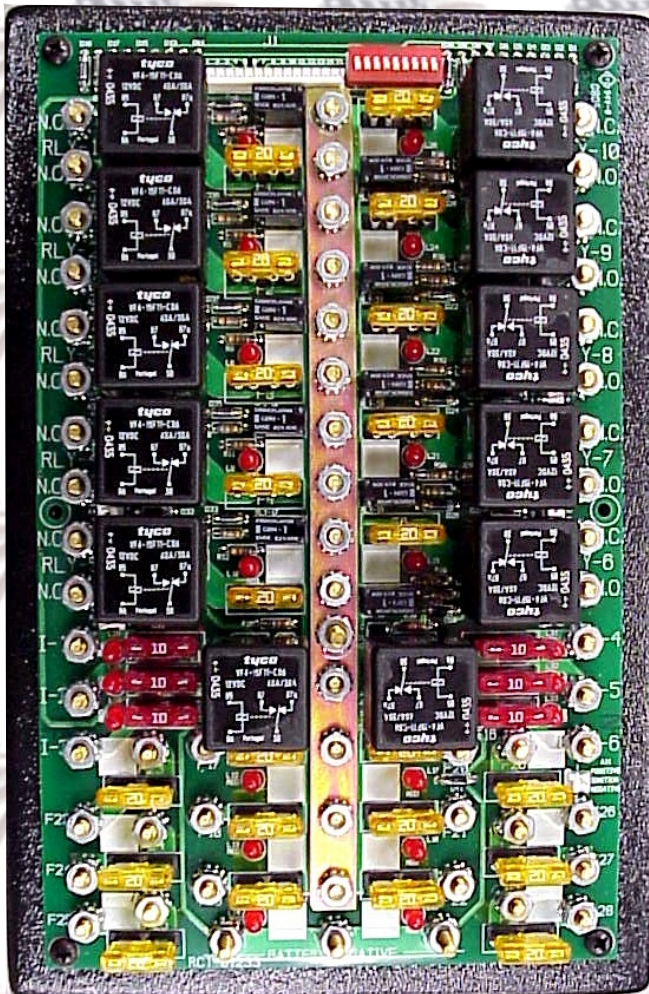

RCT-01279-00000

Switch Center, Size 6x6 inch

RCT-01277-00000

Rotary Switch Center, Size 6x6 inch

RCT-01276-00000

Slider Switch Center, Size 6x6 inch

RCT-01233-00000

Power Center, Size 7x10.25 inch

RCT-01295-00000

Switch Center, Size 2.85x7.25 inch

RCT-01297-00000

Rotary Switch Center, Size 2.85x7.25 inch

RCT-01296-000

Slider Switch Center, Size 2.85x7.25 inch

All "Switch Centers", have a progressive load capability which permits sequencing of loads, ie; "Rear Flash-Front Flash-Light Bar-Siren".