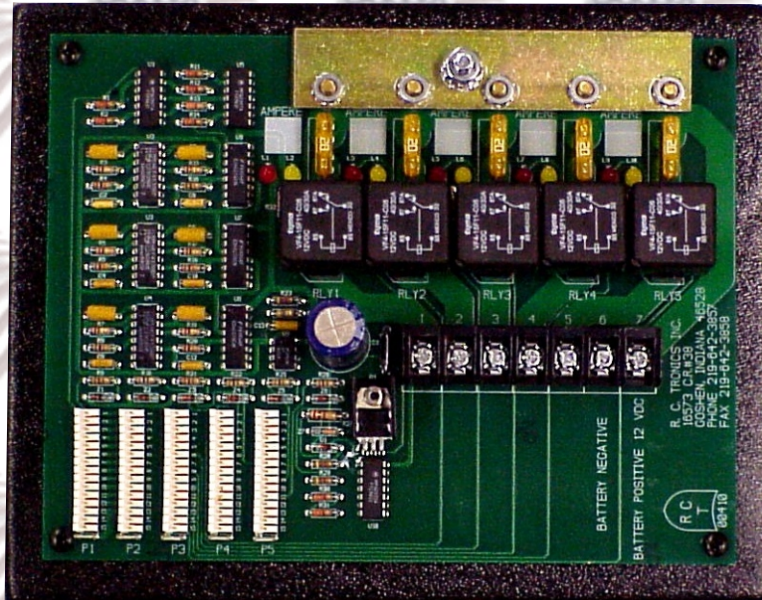

RCT-410 Power Center, Momentary Switching

Switch up to five 12 VDC @ 30 Ampere loads from multiple locations.

Ideal for Transit Bus, Limo's Fire and Ambulance Vehicles.

**RCT-434, Two Switch/RCT-431, Three Switch/RCT-428 Four Switch
RCT-425, Five Switch & RCT-422, Six Switch (Shown)**

Power Center Size 9.5" x 7.5" x 2.5' Deep / Switch Size 6" x 3" x .8 Deep

Weight 1.5 lbs.