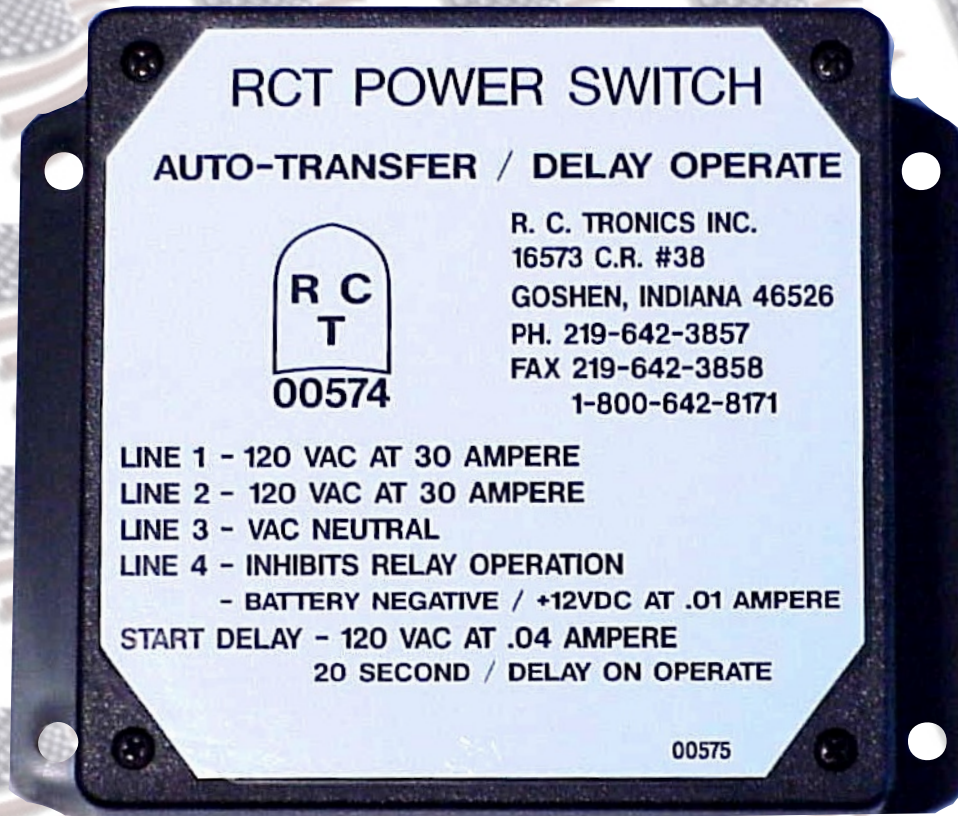

R. C. Tronics Incorporated

Specializing In Electronic Controls

*2573 East Kercher Road
Goshen, Indiana 46528
Toll Free 1-866-457-7790*

*Phone 1-574-642-3857
Fax 1-574-642-3858
<http://www.rctronics.com>*

RCT-574 Power Transfer Switch

Power Switch, delay on application of AC Power. It will transfer 120 / 240 VAC with current capability of thirty (30) ampere.

The approximate delay of 20 seconds.

Can be used for transfer of Shoreline or Generator Power.