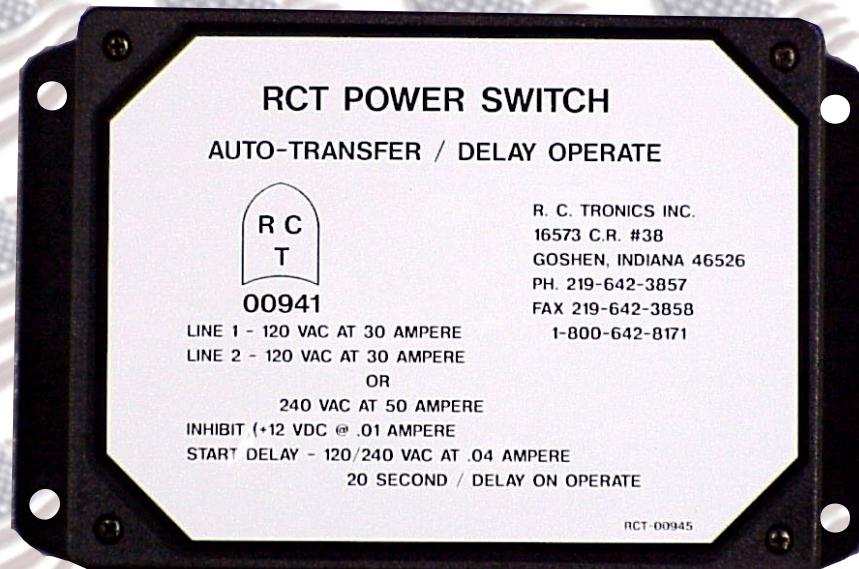

R. C. Tronics Incorporated

Specializing In Electronic Controls

**2573 East Kercher Road
Goshen, Indiana 46528
Toll Free 1-866-457-7790**

**Phone 1-574-642-3857
Fax 1-574-642-3858
<http://www.rctronics.com>**

RCT-00941 Power Switch

Generator or Shoreline Power Transfer Switch.

Twenty Second Delay on Operate to Load.

120 / 240 VAC at 30 Ampere. (Maximum Load)

Sensed Voltage 120 / 240 VAC.

Inhibit Input 12 VDC. (Used for Auto Eject)