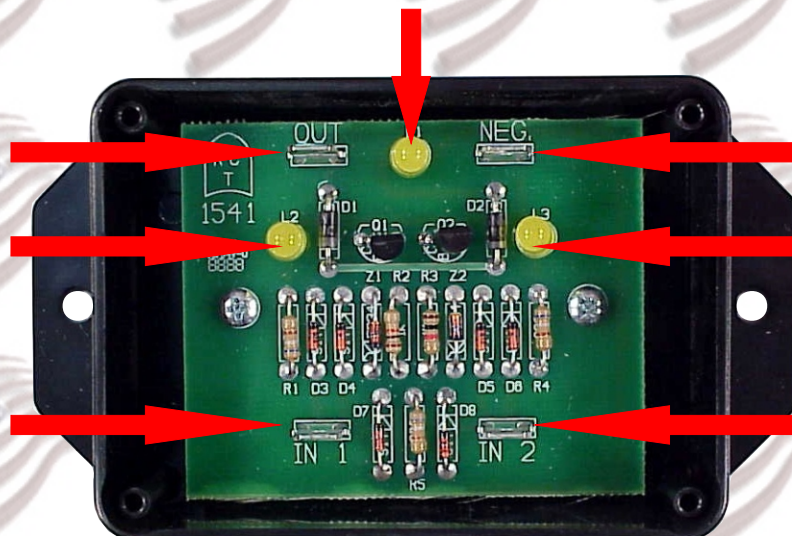

X200 Connector Located under dash near steering column .

Signal In #1 (Positive Signal) located TCM-46, 772 Yellow.

Signal In #2 (Positive Signal) located TCM-23, 773 Grey.

Output Indicator

**Signal Out
Sink 50 ma.**

**Signal In #1
Indicator**

Signal In #1

**Battery
Negative**

**Signal In #2
Indicator**

Signal In #2