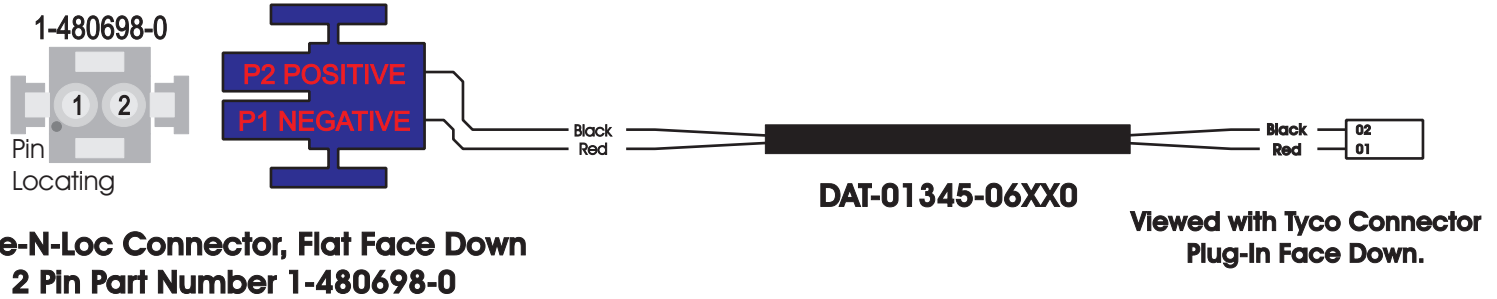

This Data Cable operates RCT-01397, Starcraft LOGO with Backlight.

Belden Part Number B-8442

Carol , 22 AWG, Stranded, unshielded two conductor cable.

Cut each jacket end 4 inches long, remove jacket on each end.

Requires one Tyco/Amp. 643814-3 connector & Tyco/Amp. 643075-3 end cap.

Mate-N-Loc Connector 1-480698-0 Flat face down and insert pins as shown.

#1 RED

#2 BLACK

D
A
T

0
0
0
0
0

0
0

0
0

0
0

1st three Letters = Data Cable

2nd five numbers = Print Number

3rd two numbers = Configuration

4th two numbers = Length In Feet

5th last digit = Length In Inches