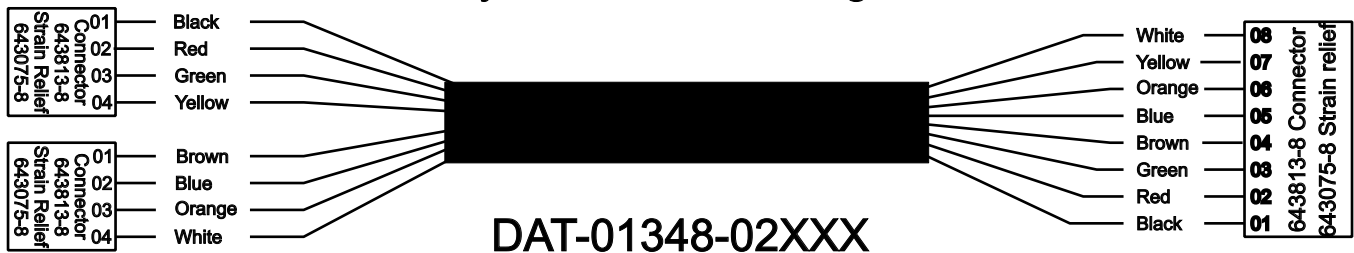

R. C. Tronics Incorporated

2573 East Kercher Road
Goshen, Indiana 46528
Toll Free 1-866-457-7790

DAT-01348-02XXX
08 Conductor Data Cable

Phone 1-574-642-3857
Fax 1-574-642-3858
<http://www.rctronics.com>

Viewed with Tyco Connector Plug-In Face Down.

Carol C-2465, 22 AWG, Stranded 7/30/8, unshielded eight conductor cable.

Cut each jacket end 4 inches long, remove jacket on each end.

Place connector into insertion equipment, start with #8 and complete with #1

Requires one (1) Tyco/Amp. 643813-8 connector & Tyco/Amp. 643075-8 end cap.

Terminate right end as shown.

Requires two (2) Tyco/Amp 643813-4 & Tyco/Amp. 643075-4 end cap.

Terminate left end as shown.

CHECK CABLE WITH CABLE CHECKER

#1 BLACK, #2 RED, #3 GREEN, #4 BROWN,

#5 BLUE, #6, ORANGE, #7 YELLOW, #8 WHITE

D
A
T

1st three Letters = Data Cable

0
0
0
0
0

2nd five numbers = Print Number

0
0

3rd two numbers = Configuration