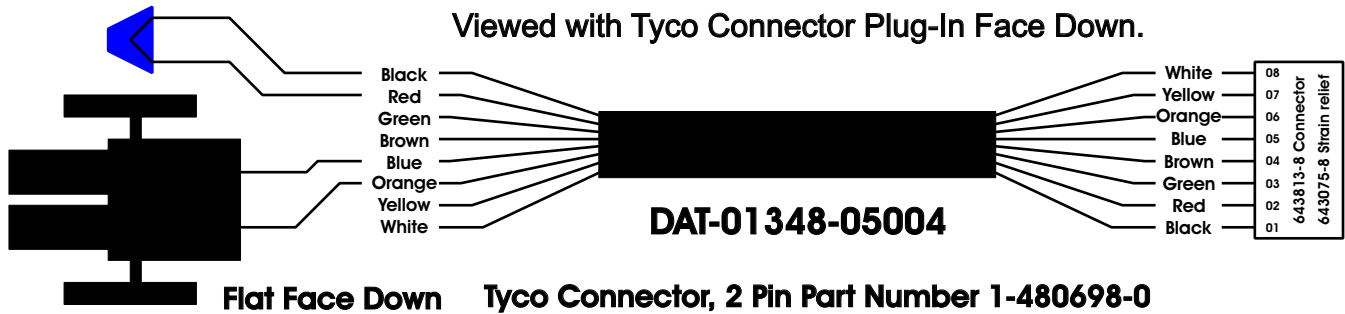

Carol C-2465, 22 AWG, Stranded 7/30/8, unshielded eight conductor cable.
Cut each jacket end 4 inches long, remove jacket on each end.
Requires one (1) Tyco/Amp. 643814-8 connector & Tyco/Amp. 643075-8 end cap.
Place connector into insertion equipment, start with #8 and complete with #1