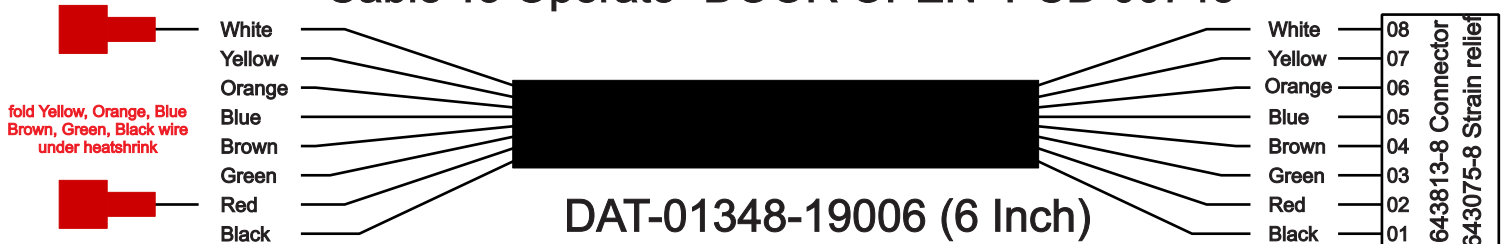

Female Tab
0190020002

Viewed with Tyco Connector Plug-In Face Down.
Cable To Operate "DOOR OPEN" PCB-00745

Carol C-2465, 22 AWG, Stranded 7/30/8, unshielded eight conductor cable.
Cut each jacket end 4 inches long, remove jacket on each end. Add heatshrink with DAT part number.
Requires one (1) Tyco/Amp. 643814-8 connector & Tyco/Amp. 643075-8 end cap.

Terminate One End Only.

Place connector into insertion equipment, start with #8 and complete with #1

#1 BLACK, #2 RED, #3 GREEN, #4 BROWN,

#5 BLUE, #6, ORANGE, #7 YELLOW, #8 WHITE

D
A
T

1st three Letters = Data Cable