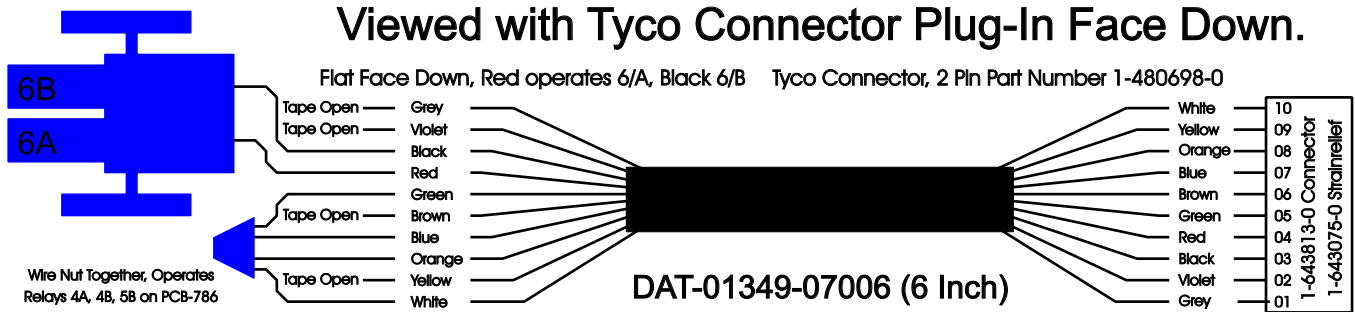

Mate-N-Loc operates relays 6A & 6B with "IGNITION", on RCT-00786 or RCT-01414, Bus Power Center connects to J4 on RCT-01083, Dash Switch Center.

Green, Blue, Orange and White Operates 4A, 4B and 5B, with "IGNITION".

Carol C-9540, 24 AWG, Stranded 7/32/10, Foil 24 AWG Gnd shielded ten conductor cable.

Cut each jacket end 4 inches long, remove jacket on each end.

Requires one (1) Tyco/Amp. 1-643814-0 connector & Tyco/Amp. 1-643075-0 end cap.

#1 GREY, #2 VIOLET, #3 BLACK, #4 RED, #5 GREEN

#6 BROWN, #7 BLUE, #8 ORANGE, #9 YELLOW, #10 WHITE

D
A
T

0
0
0
0
0

0
0

0
0

0
0

1st three Letters = Data Cable