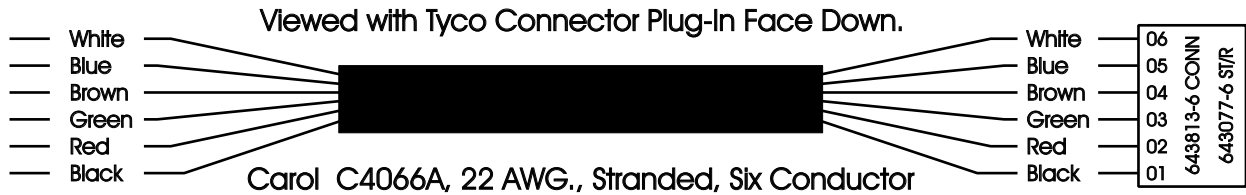

R. C. Tronics Incorporated

2573 East Kercher Road
Goshen, Indiana 46528
Toll Free 1-866-457-7790

Phone 1-574-642-3857
Fax 1-574-642-3858
<http://www.rctronics.com>

DAT-01677-01XXX

06 Conductor Data Cable

Viewed with Tyco Connector Plug-In Face Down.

DAT-01677-01XXX

Carol C-4066A, 22 AWG, Stranded 7/30/8, unshielded six conductor cable.

Cut each jacket end 4 inches long, remove jacket on each end.

Place connector into insertion equipment, start with #8 and complete with #1
Requires one (1) Tyco/Amp. 643813-6 connector & Tyco/Amp. 643075-6 end cap.

Terminate right end as shown.

CHECK CABLE WITH CABLE CHECKER

#1 BLACK, #2 RED, #3 GREEN, #4 BROWN,

#5 BLUE, #6, ORANGE, #7 YELLOW, #8 WHITE

D
A
T

1st three Letters = Data Cable

0
0
0
0
0

2nd five numbers = Print Number