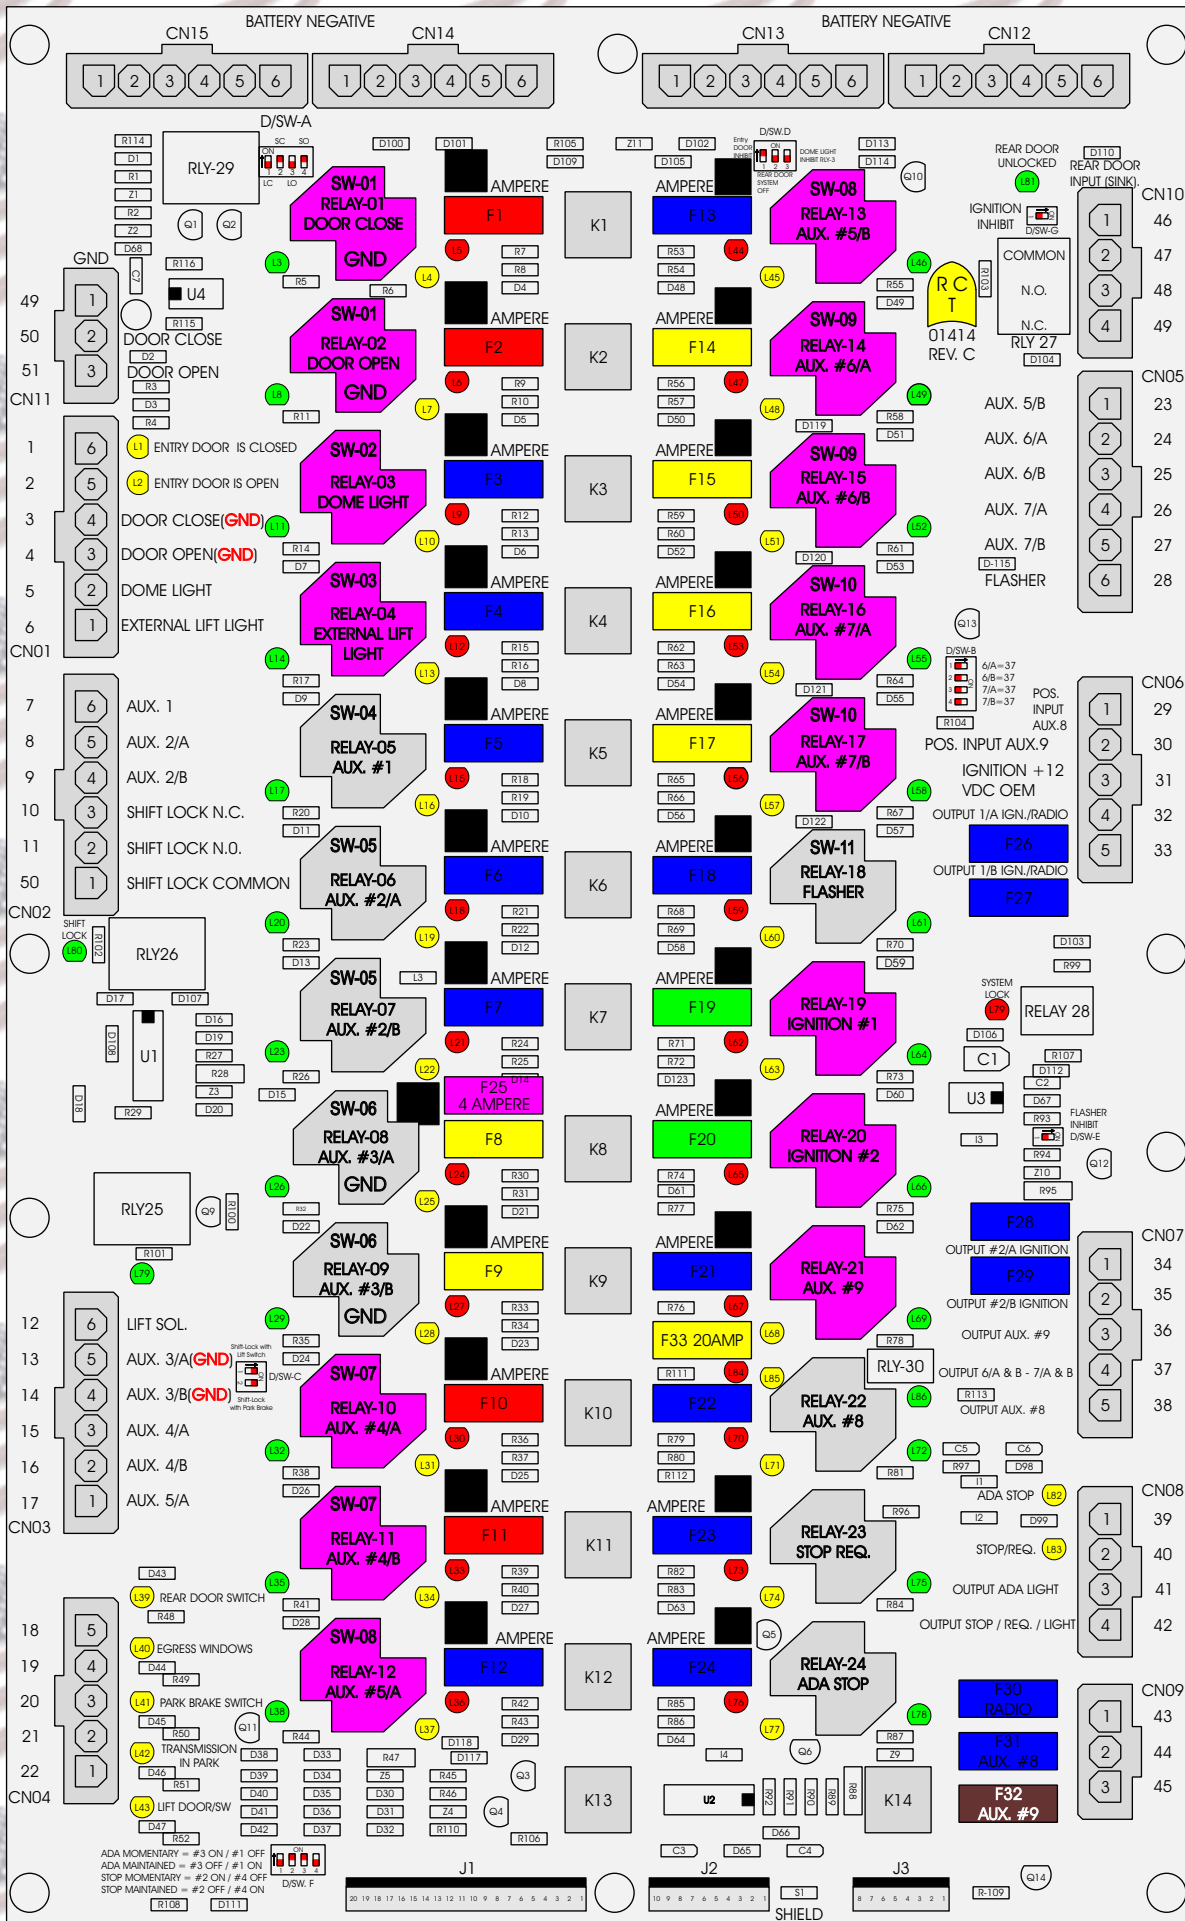

R. C. Tronics Incorporated

RCT-01414-00063

4 AMPERE

10 AMPERE

15 AMPERE

20 AMPERE

25 AMPERE

30 AMPERE

Comes With System

20 19 18 17 16 15 14 13 12 11 10 9 8 7 6 5 4 3 2 1

10 9 8 7 6 5 4 3 2 1

SHIELD

8 7 6 5 4 3 2 1