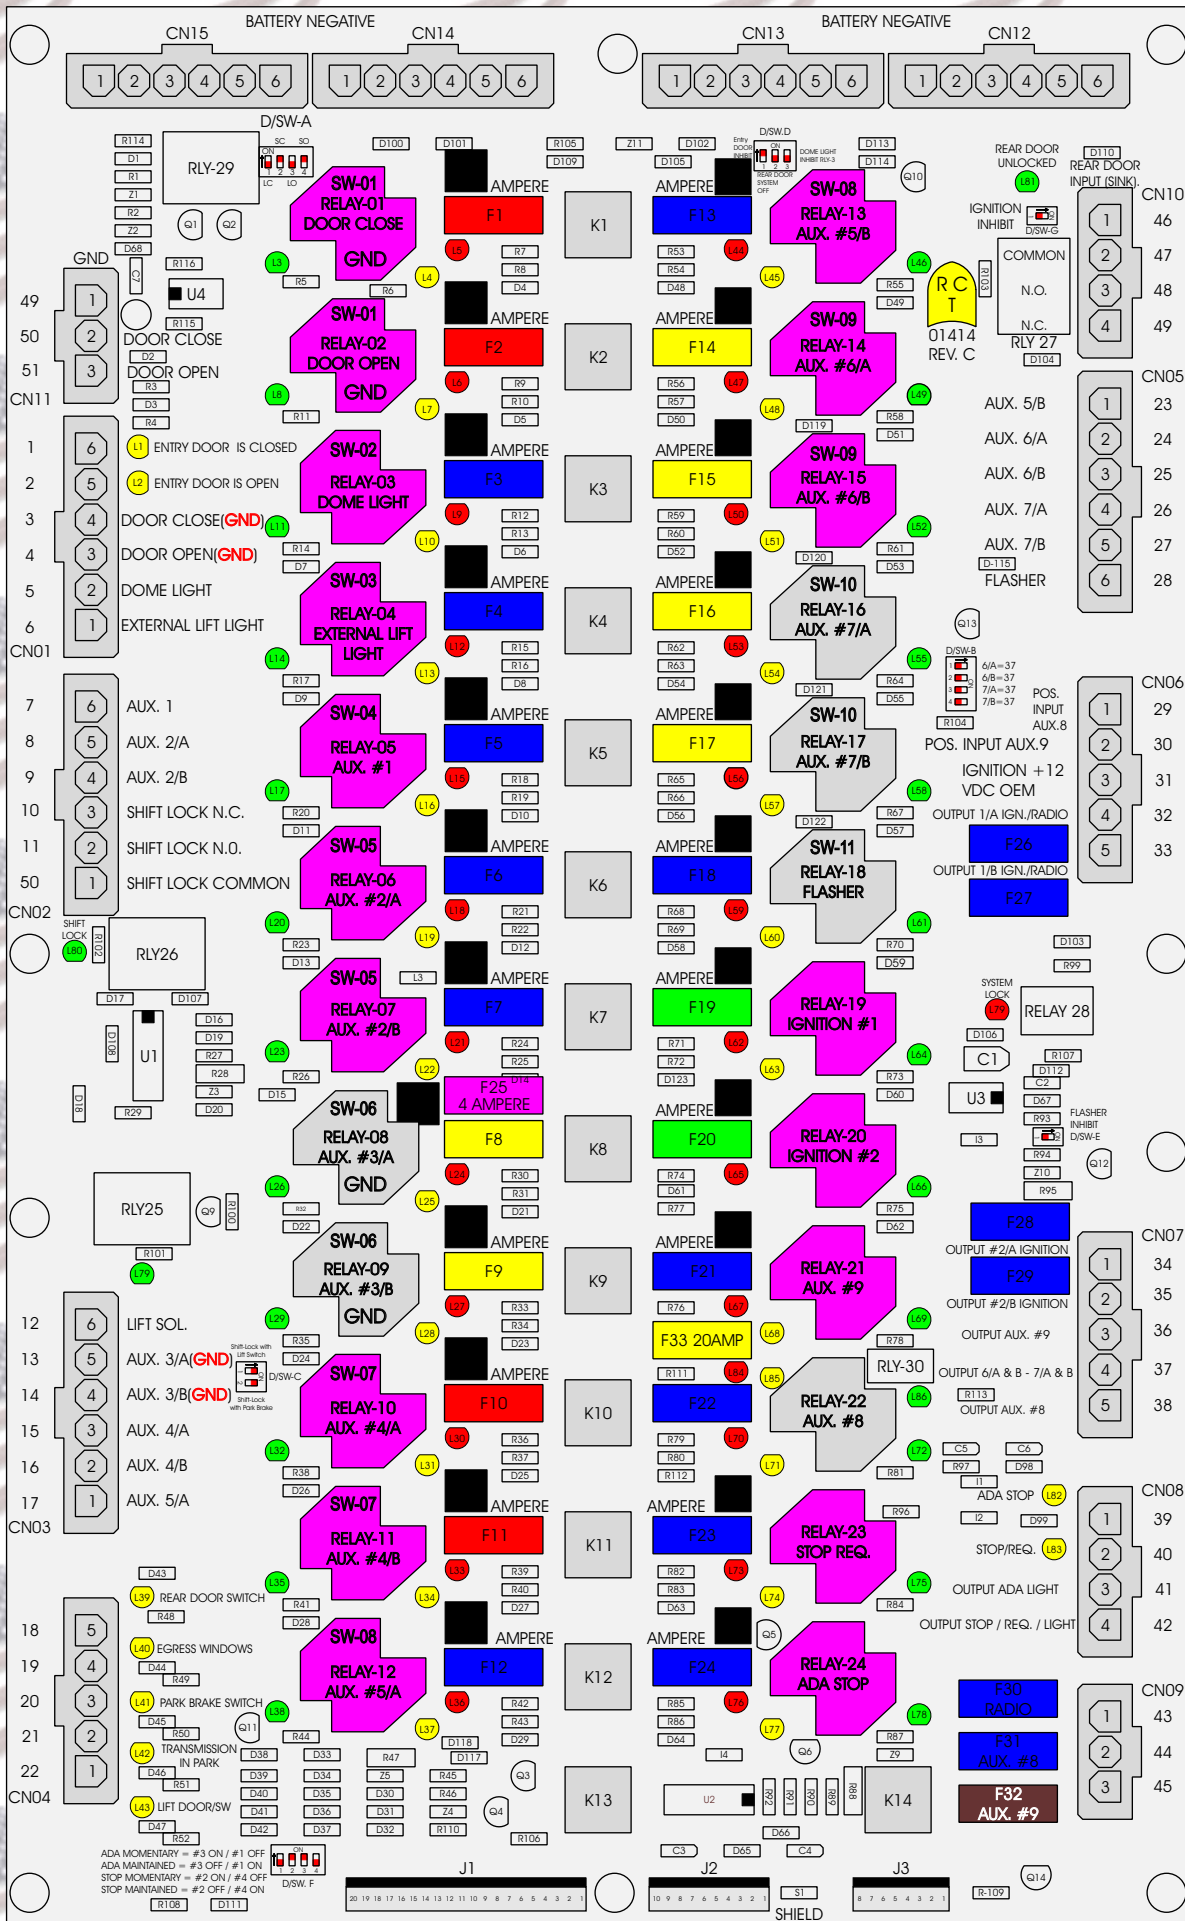

R. C. Tronics Incorporated

RCT-01414-00082

4 AMPERE

10 AMPERE

15 AMPERE

20 AMPERE

25 AMPERE

30 AMPERE

Comes With System