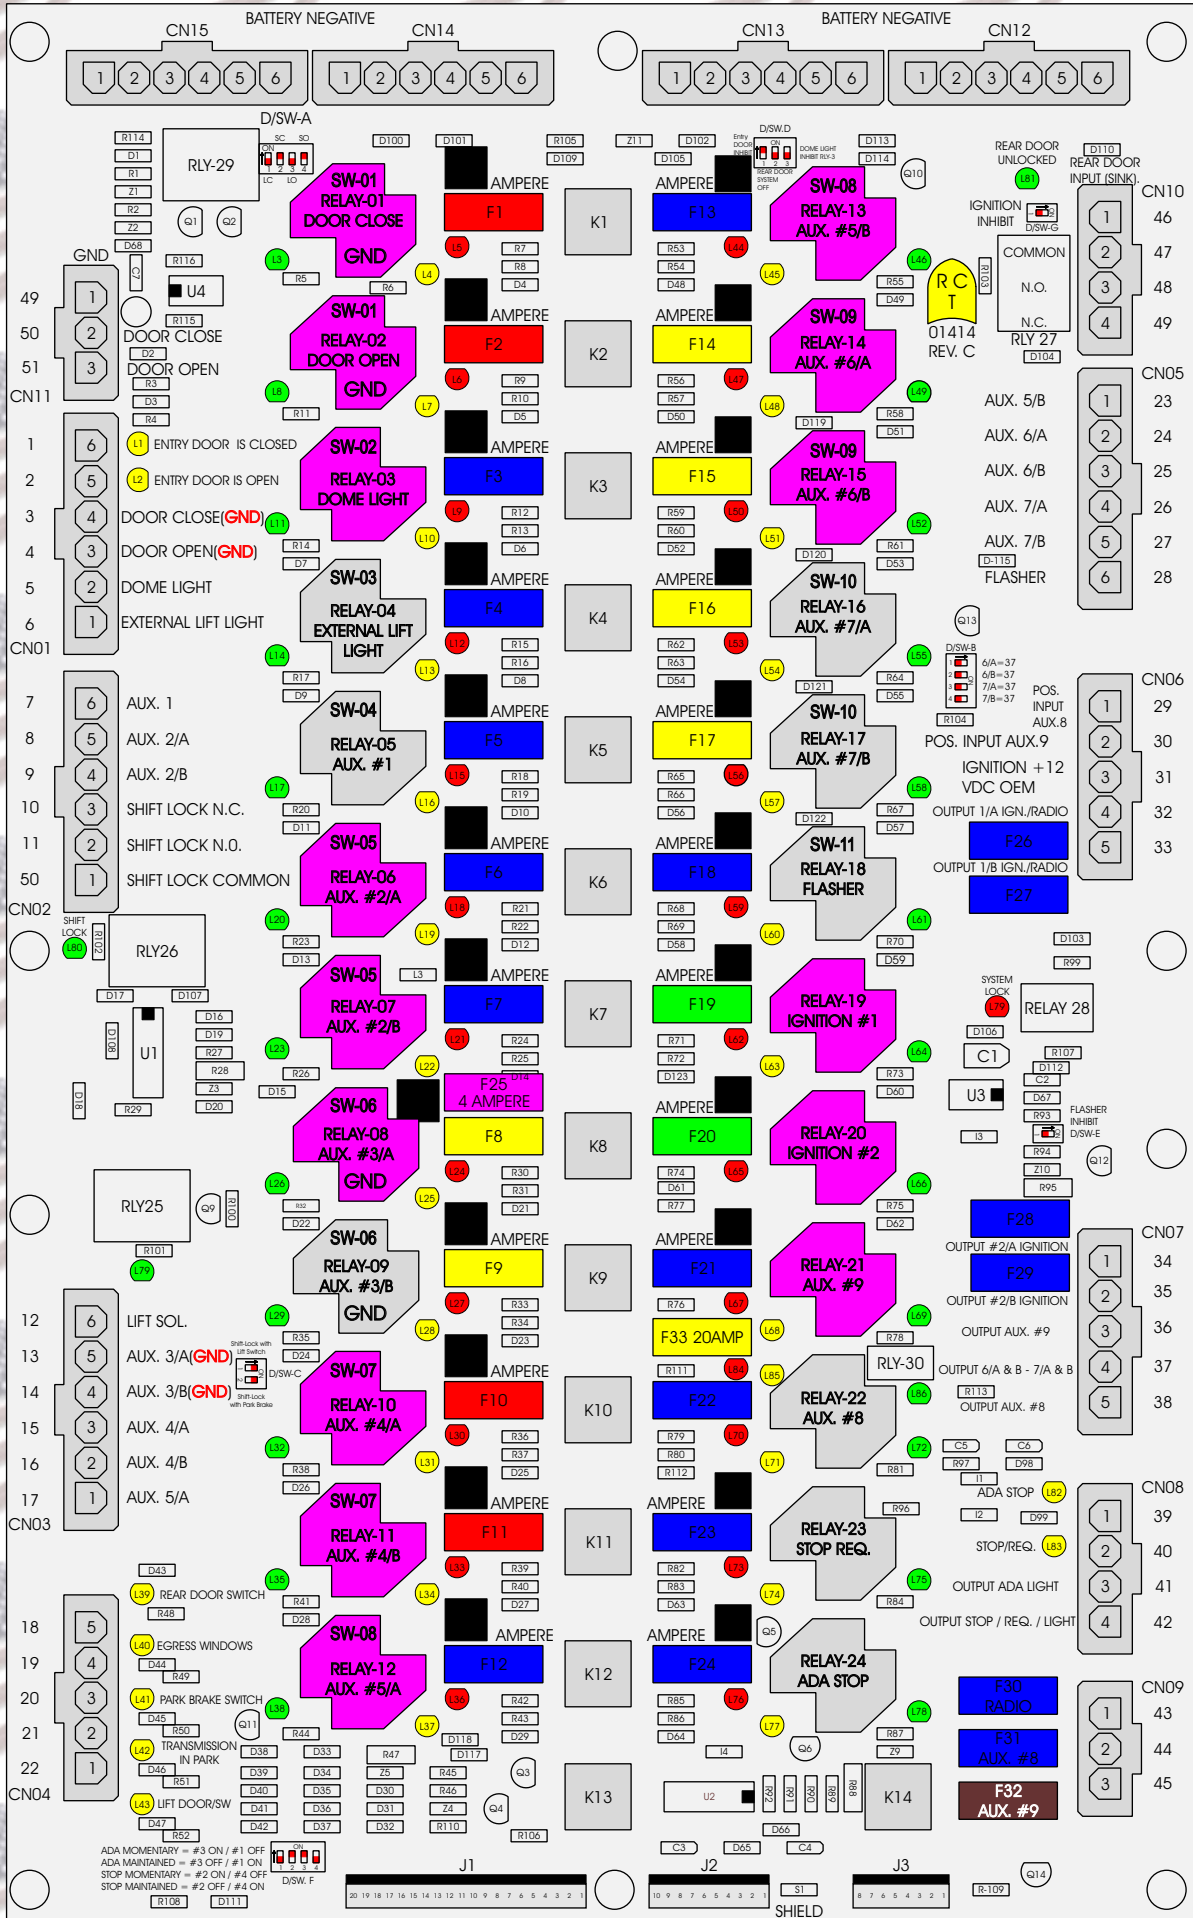

R. C. Tronics Incorporated

RCT-01414-00083

4 AMPERE

10 AMPERE

15 AMPERE

20 AMPERE

25 AMPERE

30 AMPERE

Comes With System

20 19 18 17 16 15 14 13 12 11 10 9 8 7 6 5 4 3 2 1

10 9 8 7 6 5 4 3 2 1

8 7 6 5 4 3 2 1

SHIELD