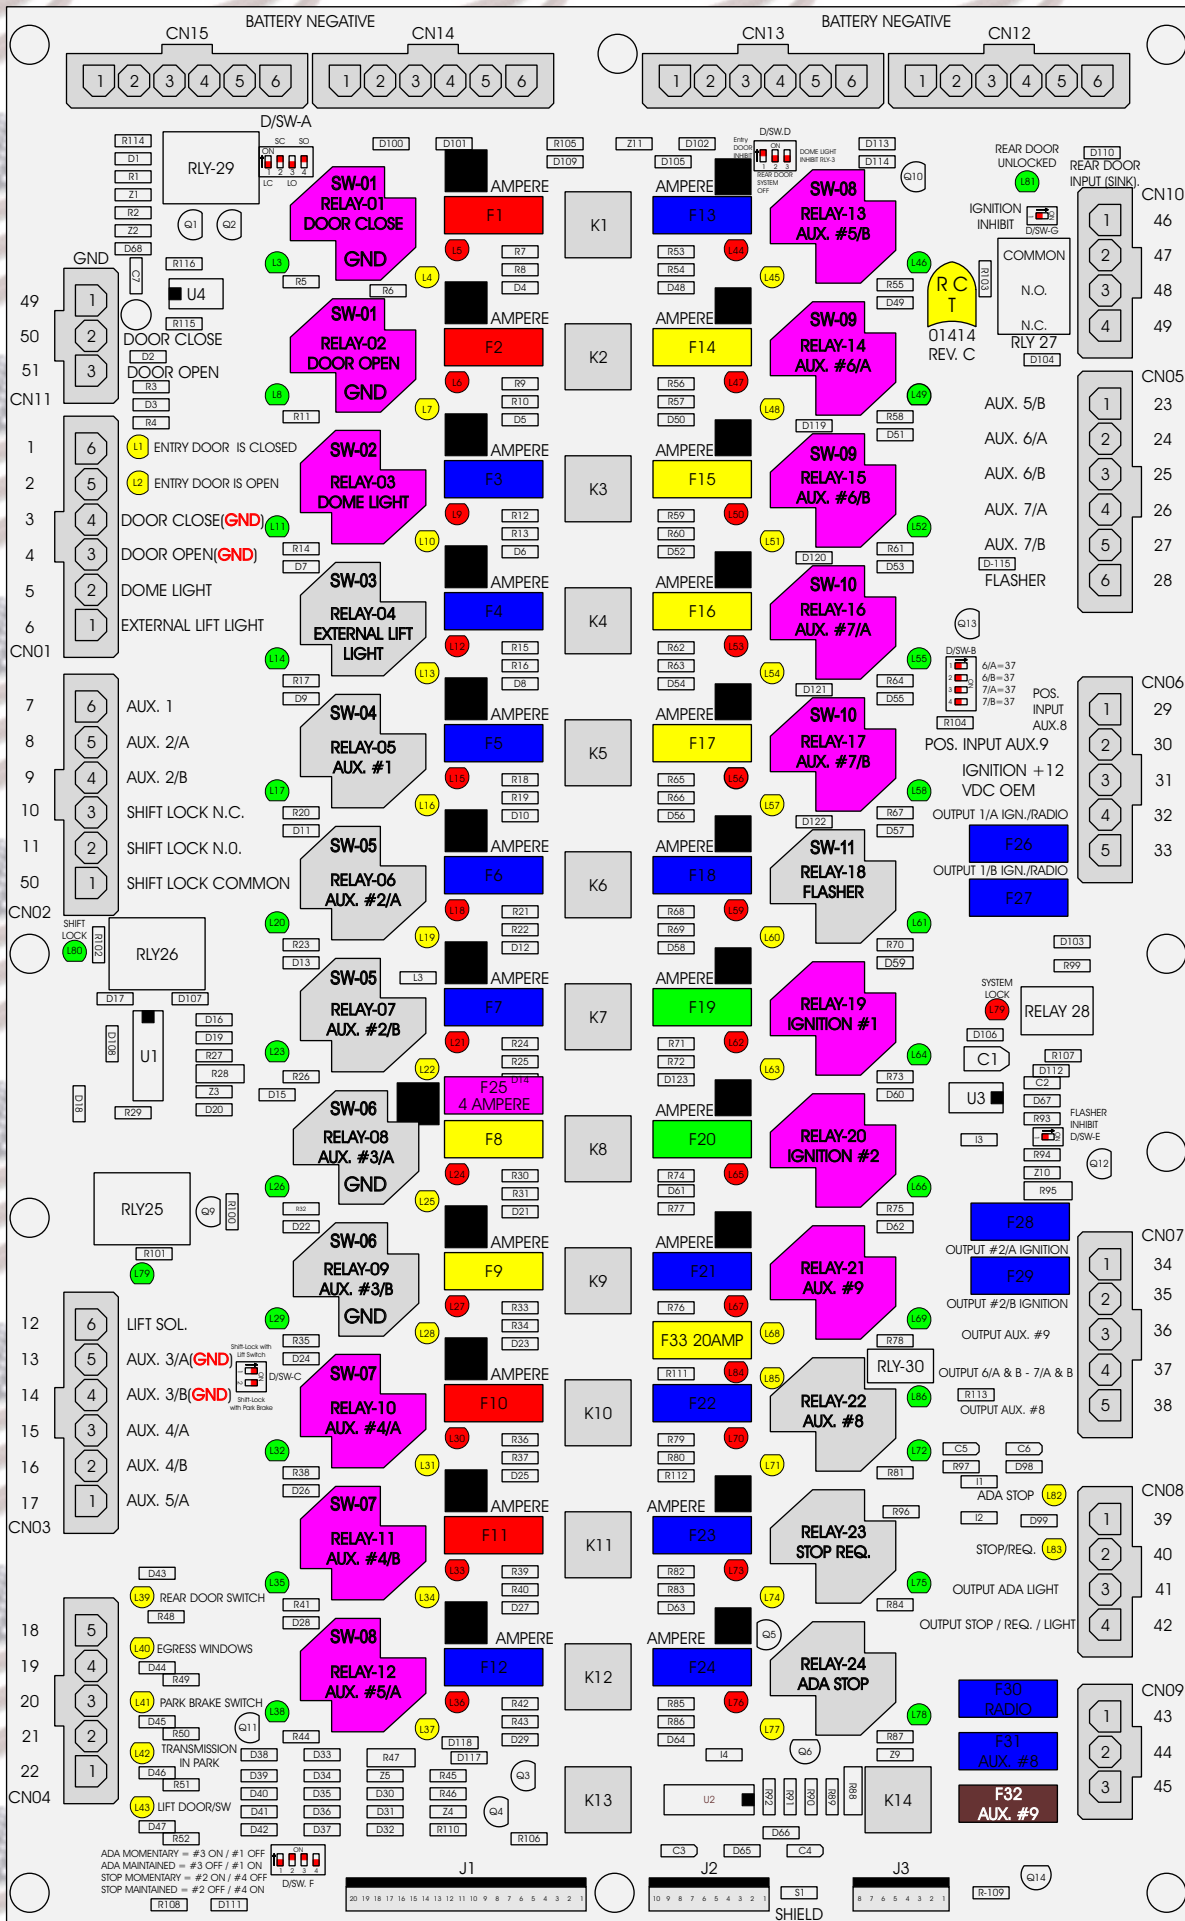

R. C. Ironics Incorporated

RCT-01414-00084

4 AMPERE

10 AMPERE

15 AMPERE

20 AMPERE

25 AMPERE

30 AMPERE

Comes With System

SHIELD