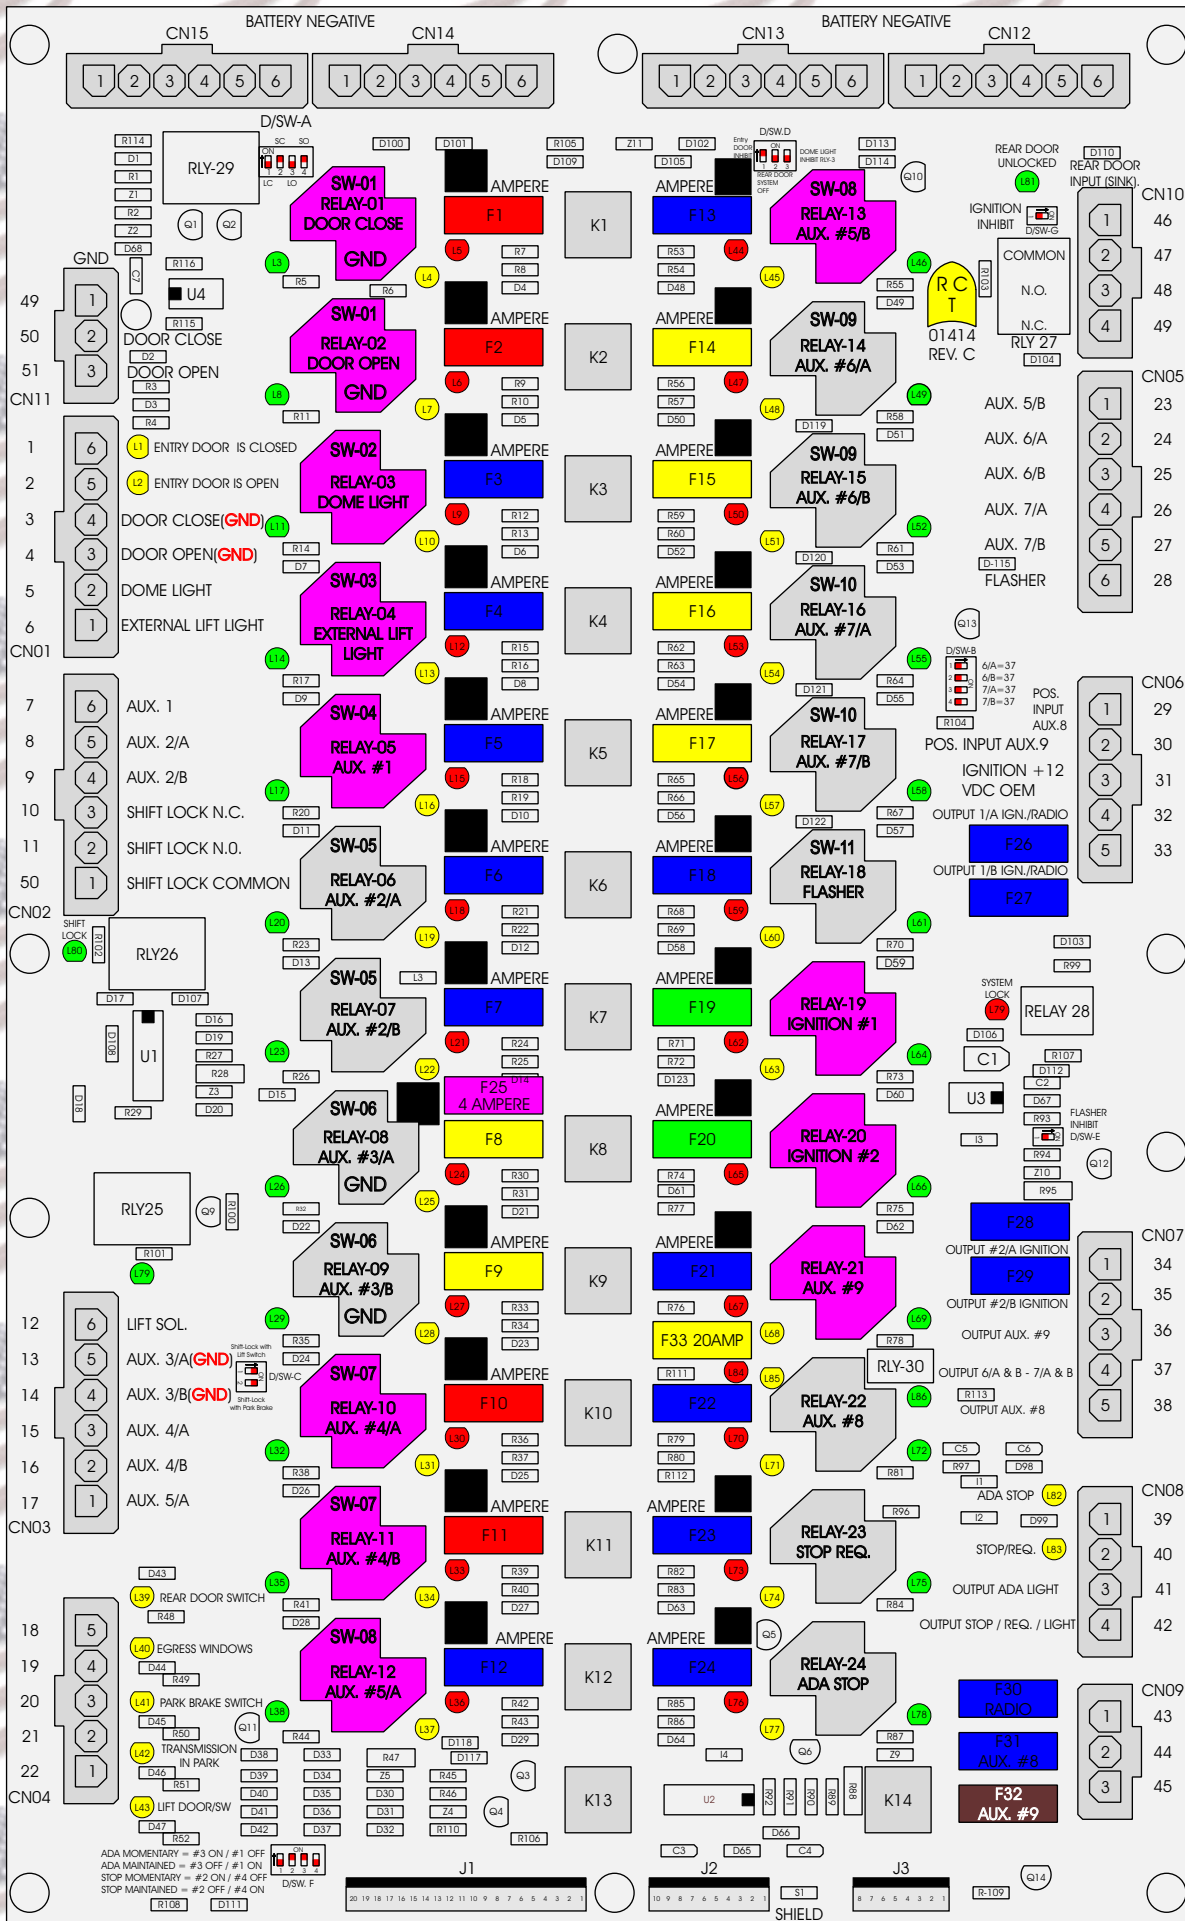

R. C. Ironics Incorporated

RCT-01414-00085

4 AMPERE

10 AMPERE

15 AMPERE

20 AMPERE

25 AMPERE

30 AMPERE

Comes With System