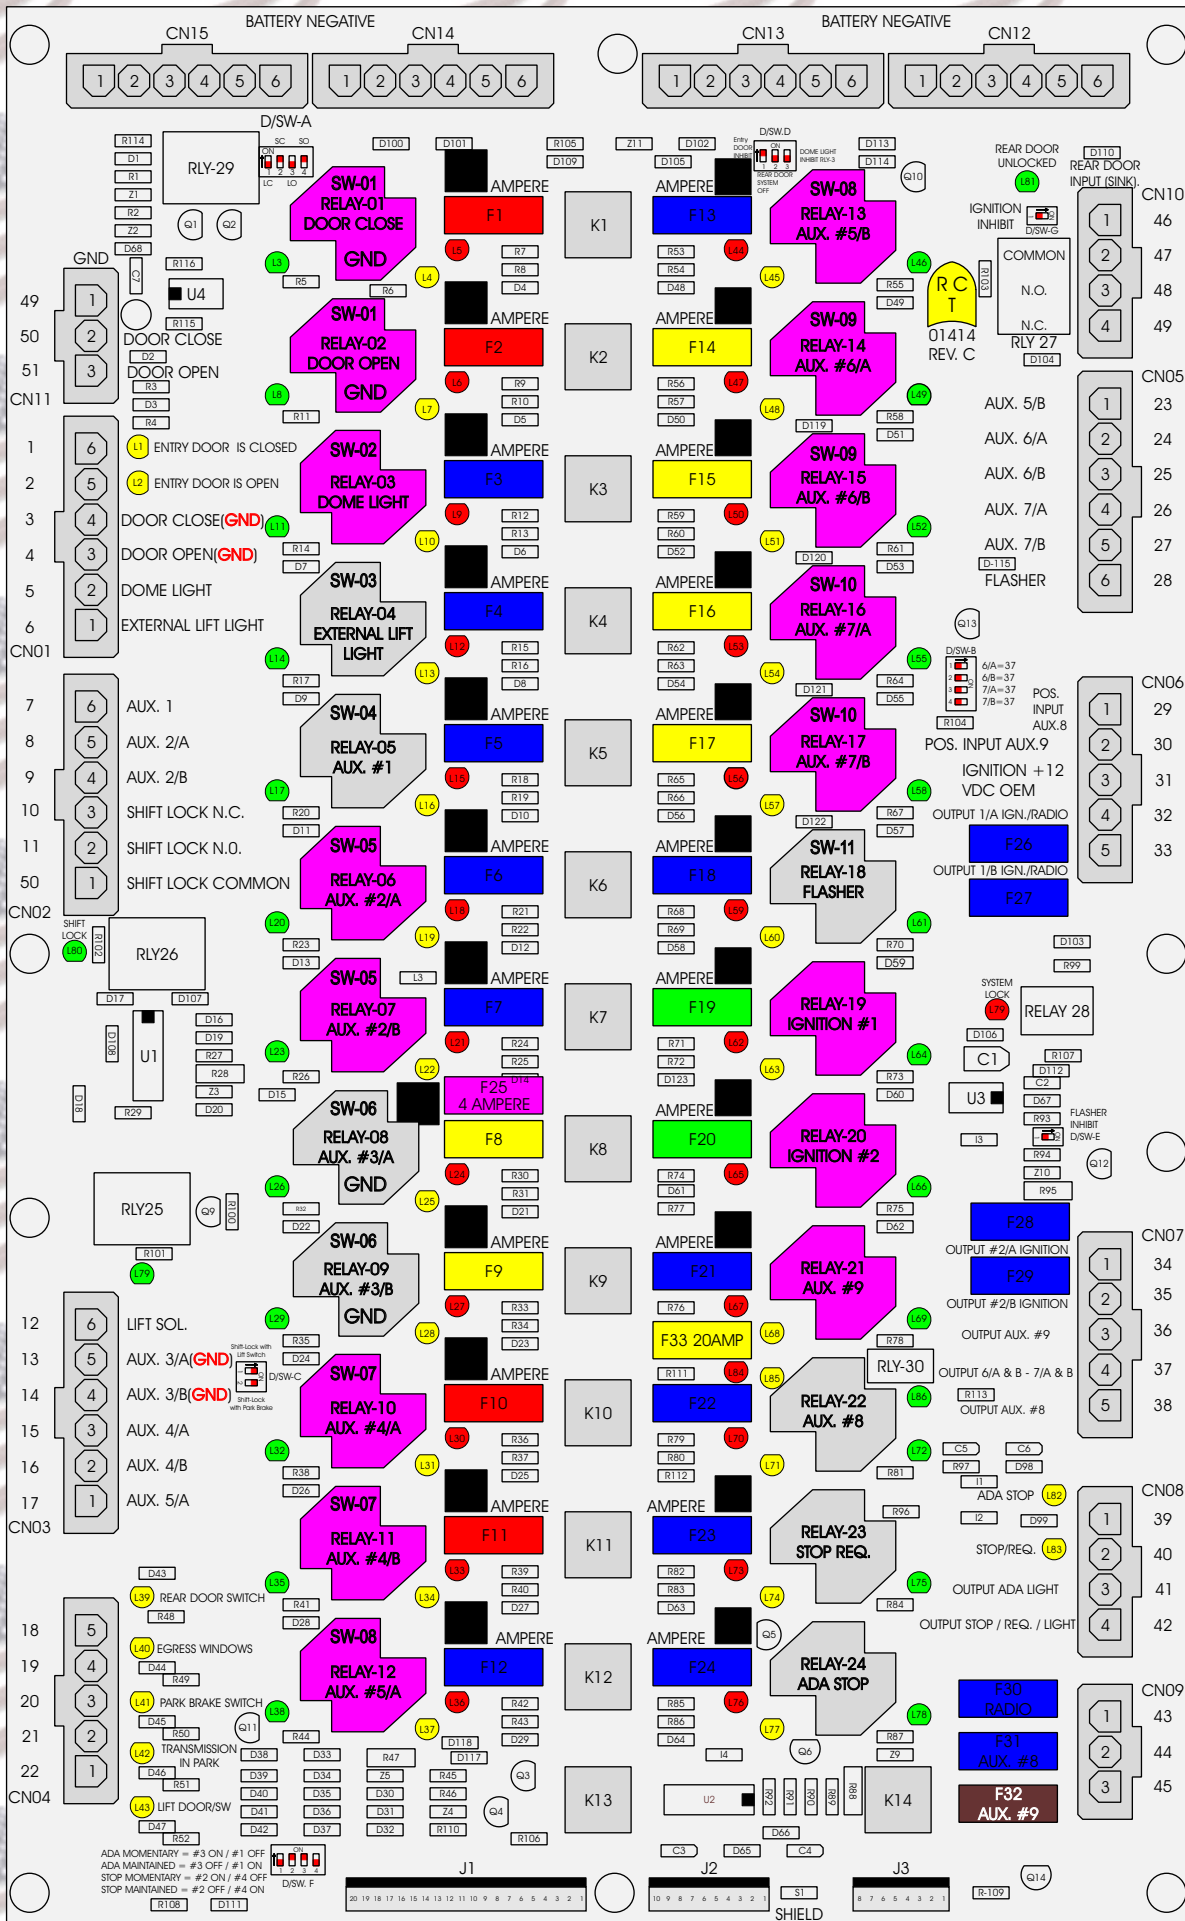

R. C. Ironics Incorporated

RCT-01414-00086

4 AMPERE

10 AMPERE

15 AMPERE

20 AMPERE

25 AMPERE

30 AMPERE

Comes With System

20 19 18 17 16 15 14 13 12 11 10 9 8 7 6 5 4 3 2 1

10 9 8 7 6 5 4 3 2 1

8 7 6 5 4 3 2 1

SHIELD