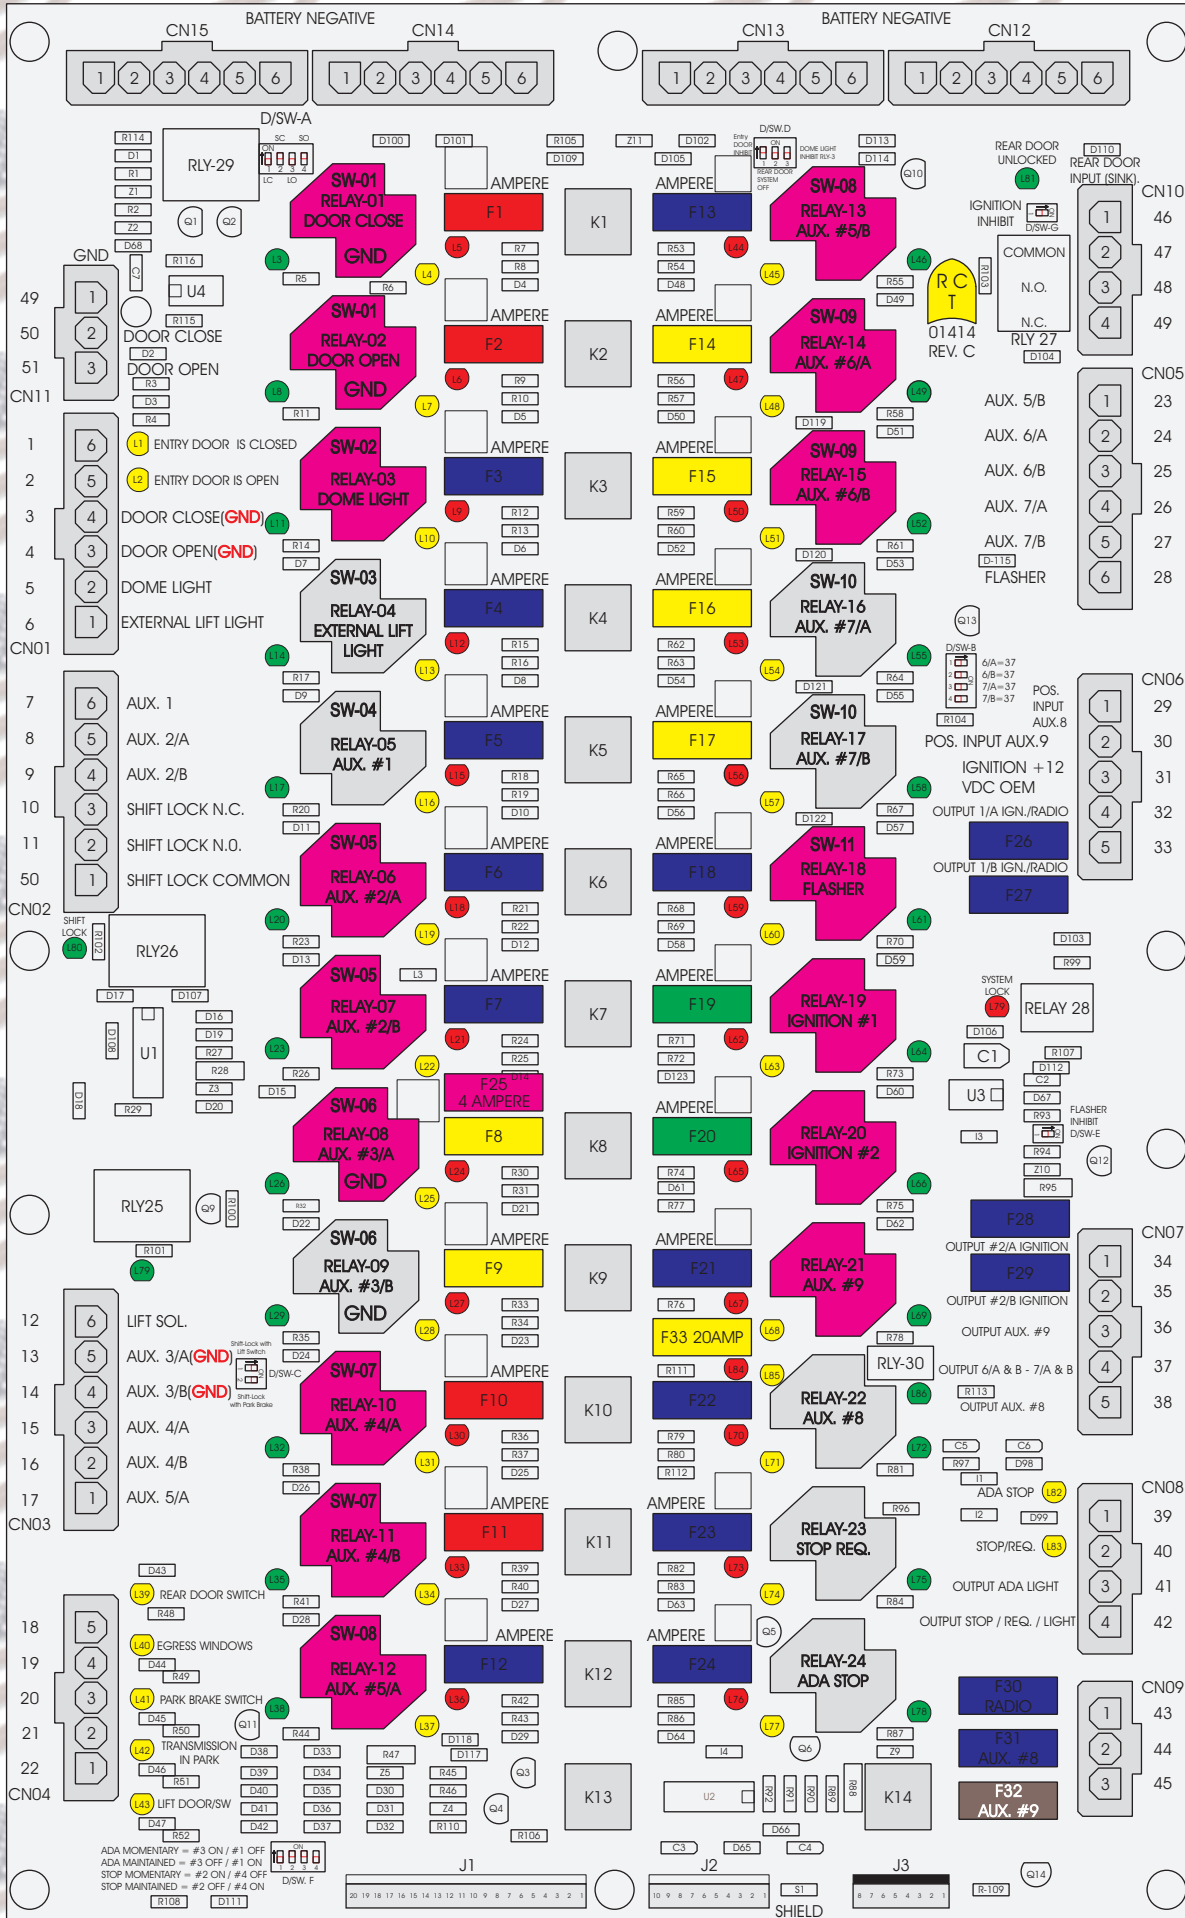

R. C. Ironics Incorporated

RCT-01414-00208

4 AMPERE

10 AMPERE

15 AMPERE

20 AMPERE

25 AMPERE

30 AMPERE

Comes With System

ADA MOMENTARY = #3 ON / #1 OFF
 ADA MAINTAINED = #3 OFF / #1 ON
 STOP MOMENTARY = #2 ON / #4 OFF
 STOP MAINTAINED = #2 OFF / #4 ON

J1 20 19 18 17 16 15 14 13 12 11 10 9 8 7 6 5 4 3 2 1

J2 10 9 8 7 6 5 4 3 2 1

J3 S1 8 7 6 5 4 3 2 1 R-109

SHIELD