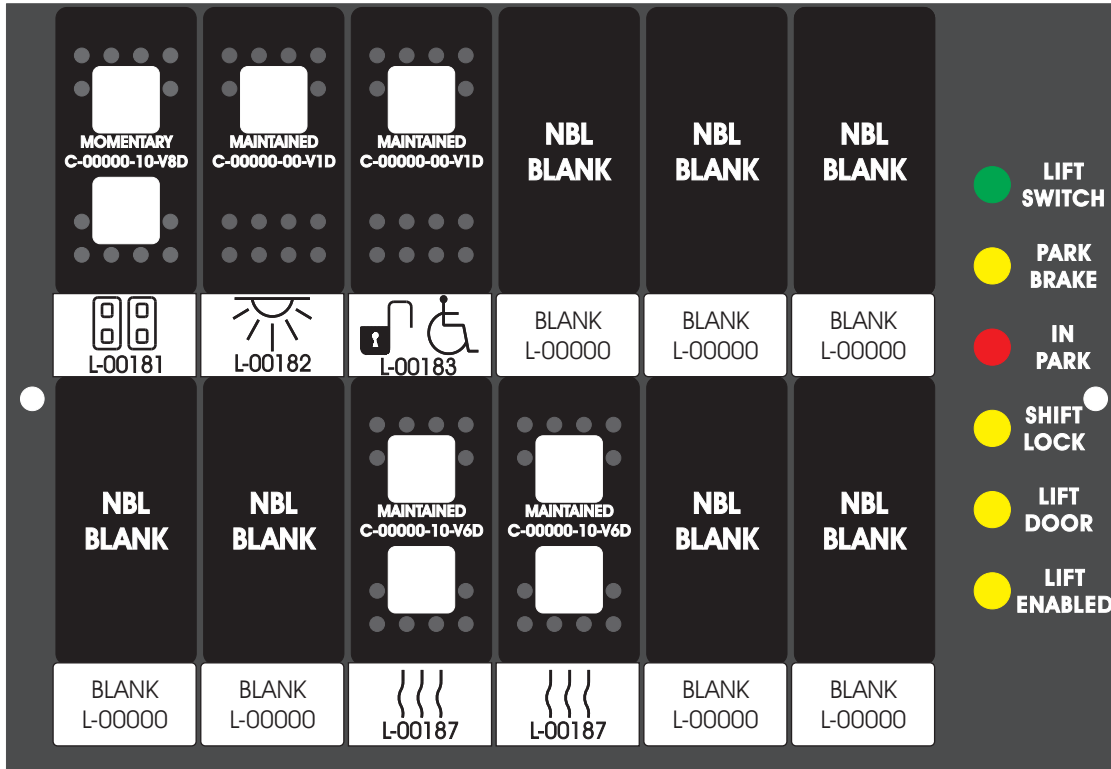

R. C. Tronics Incorporated

2573 East Kercher Road
Goshen, Indiana 46528
Toll Free 1-866-457-7790

Phone 1-574-642-3857
Fax 1-574-642-3858
<http://www.rctronics.com>

RCT-01084-0__05, Relays 4A, 4B, 6A, 6B, 7B.

FAC-01084-00000