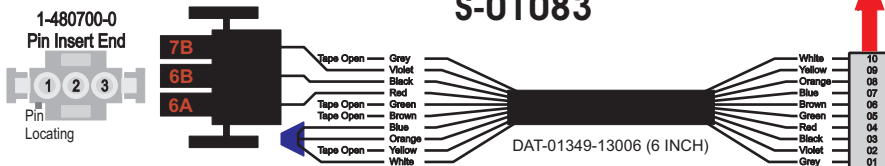

S-01083

Maten-Loc operates relays 6A, 6B & 7B with "IGNITION", on RCT-00786 or RCT-01414,
Bus Power Center connects to J4 on RCT-01083, Dash Switch Center.
Blue, Orange and White Operates 4A, 4B, with "IGNITION".