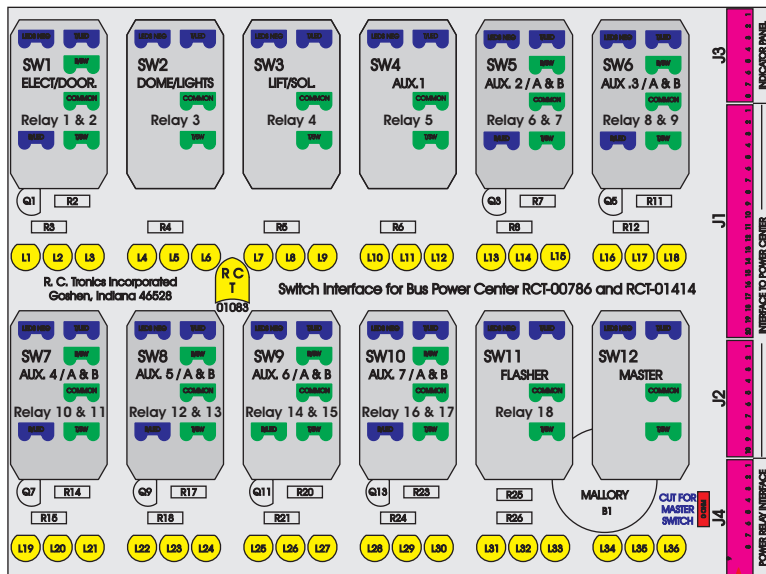

R. C. Tronics Incorporated

2573 East Kercher Road
Goshen, Indiana 46528
Toll Free 1-866-457-7790

Phone 1-574-642-3857
Fax 1-574-642-3858
<http://www.rctronics.com>

RCT-01084-0__05, Relays 4A, 4B, 6A, 6B, 7B.

FAC-01084-00000

Order Separately
DAT-01348-00200

S-01083

Maten-Loc operates relays 6A, 6B & 7B with "IGNITION", on RCT-00786 or RCT-01414,
Bus Power Center connects to J4 on RCT-01083, Dash Switch Center.
Blue, Orange and White Operates 4A, 4B, with "IGNITION".