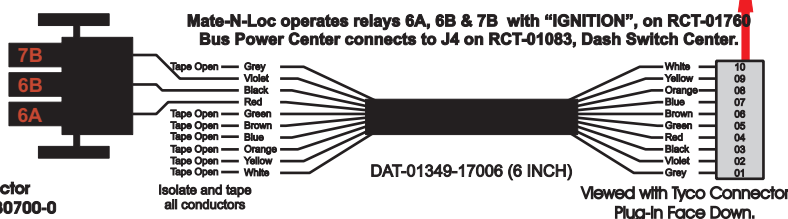

Mate-N-Loc Connector
2 Pin Part Number 1-480700-0
Tyco Pin Number 350570-1

Mate-N-Loc operates relays 6A, 6B & 7B with "IGNITION", on RCT-01760
Bus Power Center connects to J4 on RCT-01083, Dash Switch Center.

DAT-01349-17006 (6 INCH)

Viewed with Tyco Connector
Plug-in Face Down.