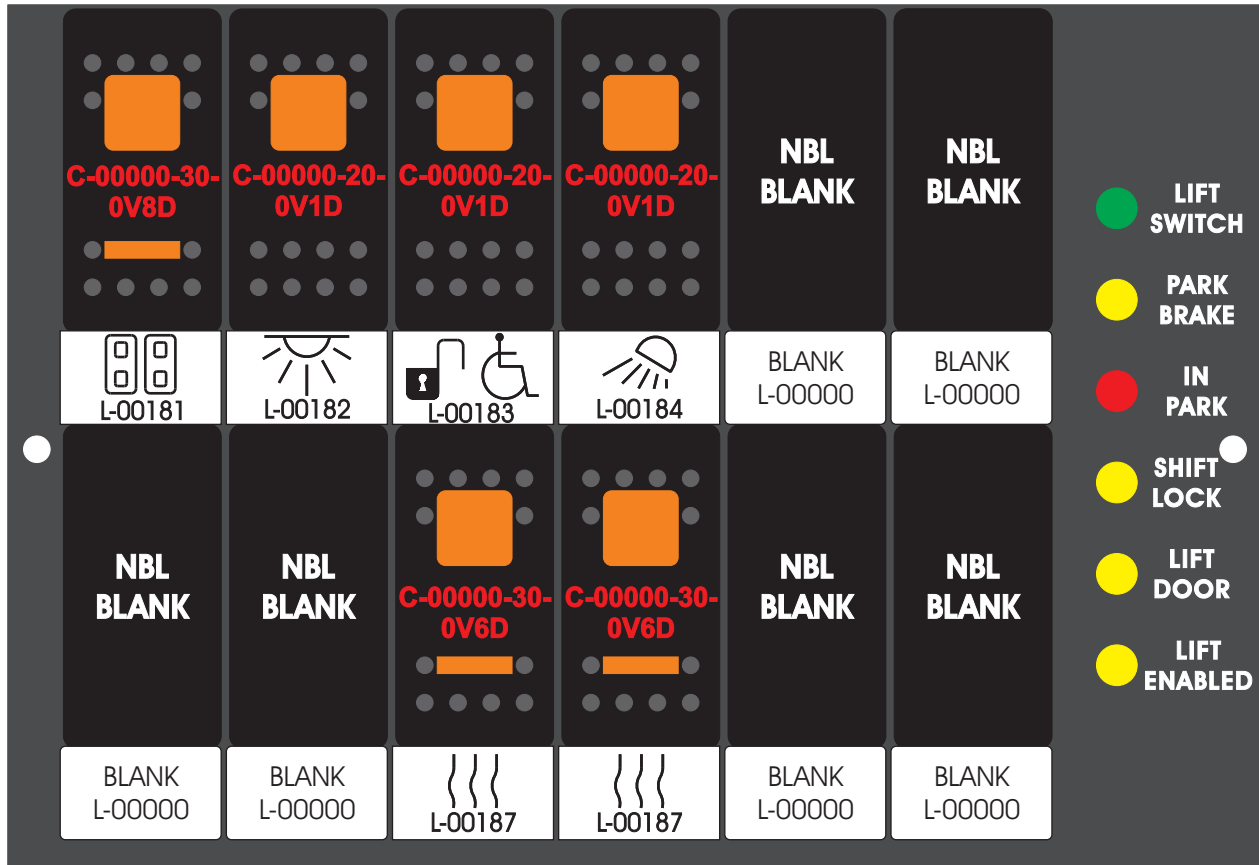

R. C. Tronics Incorporated

2573 East Kercher Road
Goshen, Indiana 46528
Toll Free 1-866-457-7790

Phone 1-574-642-3857
Fax 1-574-642-3858
<http://www.rctronics.com>

RCT-01084-0_07

FAC-01084-00000