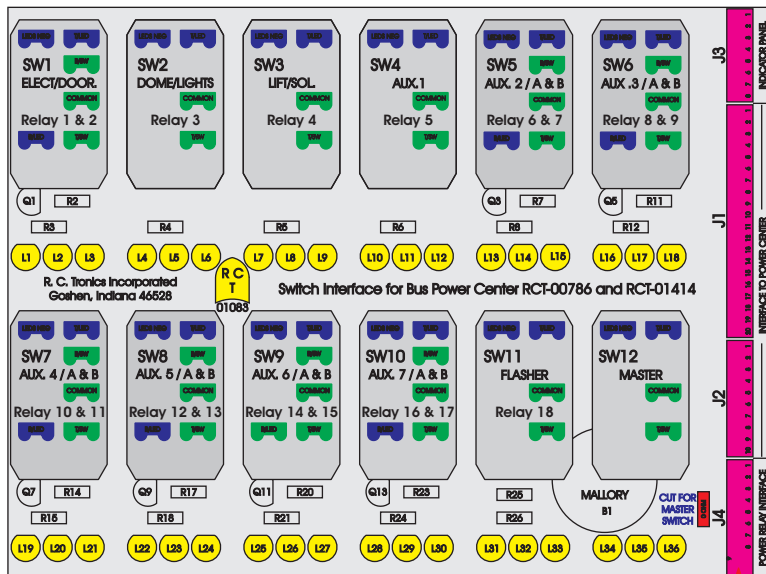

R. C. Tronics Incorporated

2573 East Kercher Road
Goshen, Indiana 46528
Toll Free 1-866-457-7790

Phone 1-574-642-3857
Fax 1-574-642-3858
<http://www.rctronics.com>

RCT-01084-0__07, Relays 4A, 4B, 6A, 6B, 7B.

FAC-01084-00000

Order Separately
DAT-01348-00200

S-01083

Maten-Loc operates relays 6A, 6B & 7B with "IGNITION", on RCT-00786 or RCT-01414,
Bus Power Center connects to J4 on RCT-01083, Dash Switch Center.
Blue, Orange and White Operates 4A, 4B, with "IGNITION".