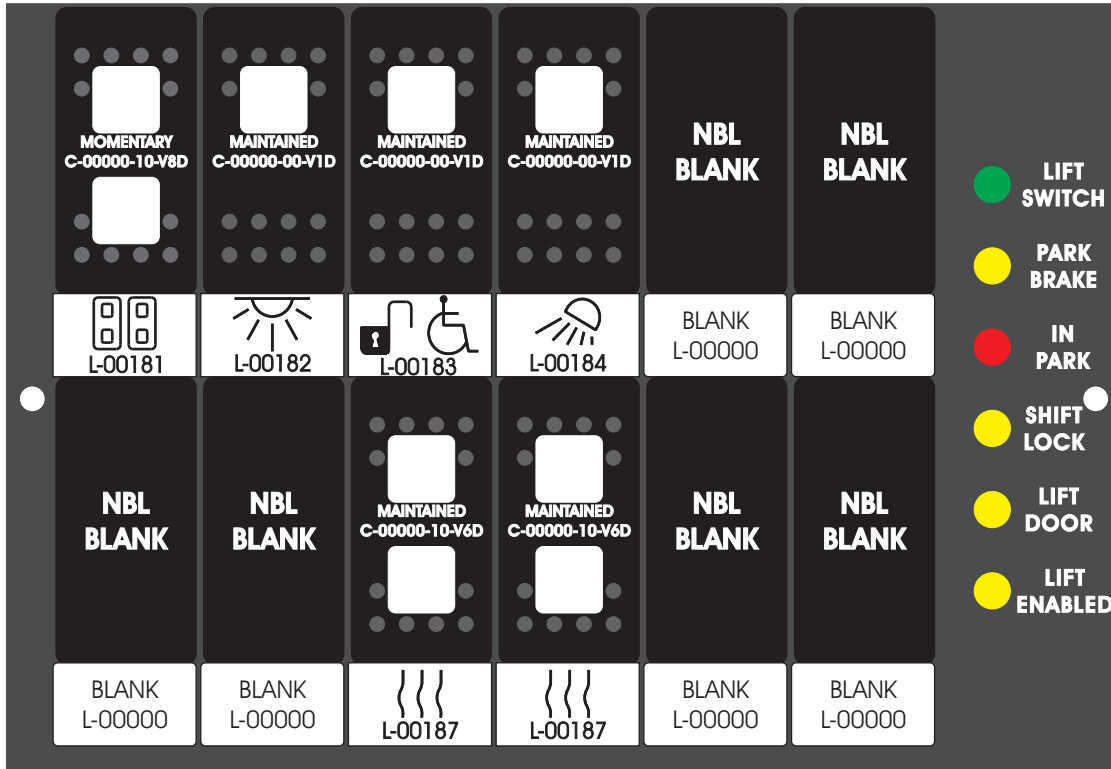

R. C. Tronics Incorporated

2573 East Kercher Road
Goshen, Indiana 46528
Toll Free 1-866-457-7790

Phone 1-574-642-3857
Fax 1-574-642-3858
<http://www.rctronics.com>

RCT-01084-0__07, Relays 4A, 4B, 6A, 6B, 7B.

FAC-01084-00000