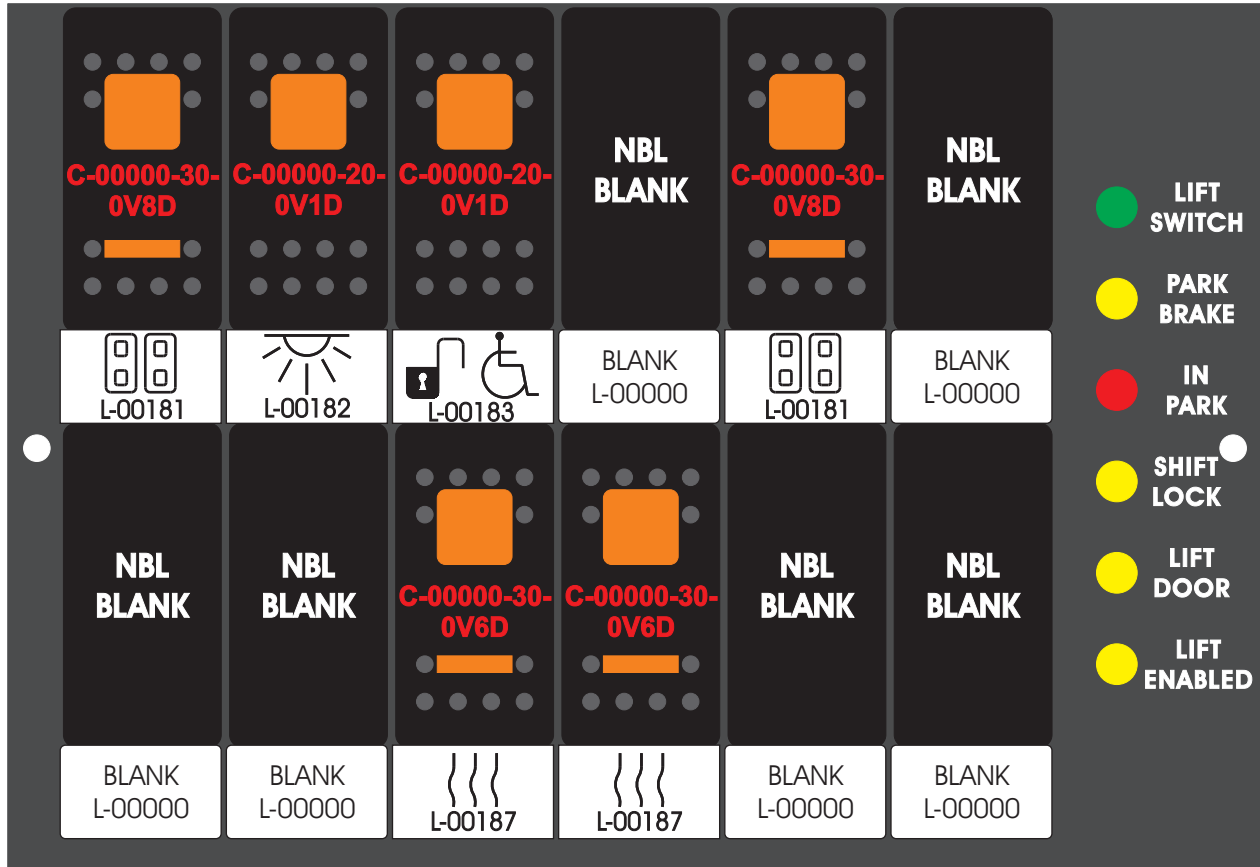

R. C. Tronics Incorporated

2573 East Kercher Road
Goshen, Indiana 46528
Toll Free 1-866-457-7790

RCT-01084-0__08

Phone 1-574-642-3857
Fax 1-574-642-3858
<http://www.rctronics.com>