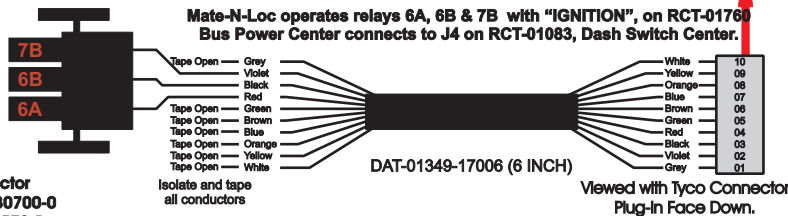

S-01083

Mate-N-Loc Connector  
2 Pin Part Number 1-480700-0  
Tyco Pin Number 350570-1

Mate-N-Loc operates relays 6A, 6B & 7B with "IGNITION", on RCT-01760  
Bus Power Center connects to J4 on RCT-01083, Dash Switch Center.

Viewed with Tyco Connector  
Plug-In Face Down.