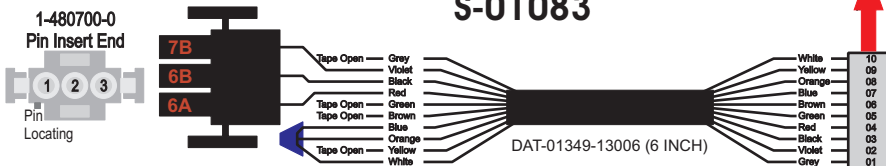

R. C. Tronics Incorporated

2573 East Kercher Road
Goshen, Indiana 46528
Toll Free 1-866-457-7790

Phone 1-574-642-3857
Fax 1-574-642-3858
<http://www.rctronics.com>

RCT-01084-0__08, Relays 4A, 4B, 6A, 6B, 7B.

Order Separately
DAT-01348-00200

S-01083

Maten-Loc operates relays 6A, 6B & 7B with "IGNITION", on RCT-00786 or RCT-01414,
Bus Power Center connects to J4 on RCT-01083, Dash Switch Center.
Blue, Orange and White Operates 4A, 4B, with "IGNITION".