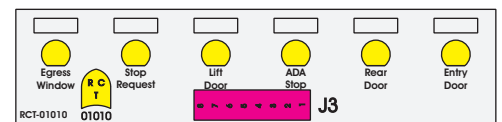

Order Separately
DAT-01348-00200