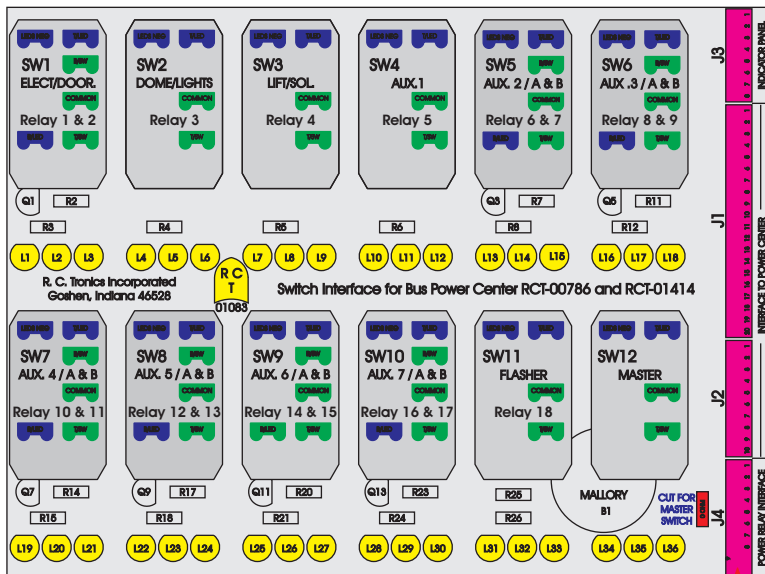

FAC-01084-00000