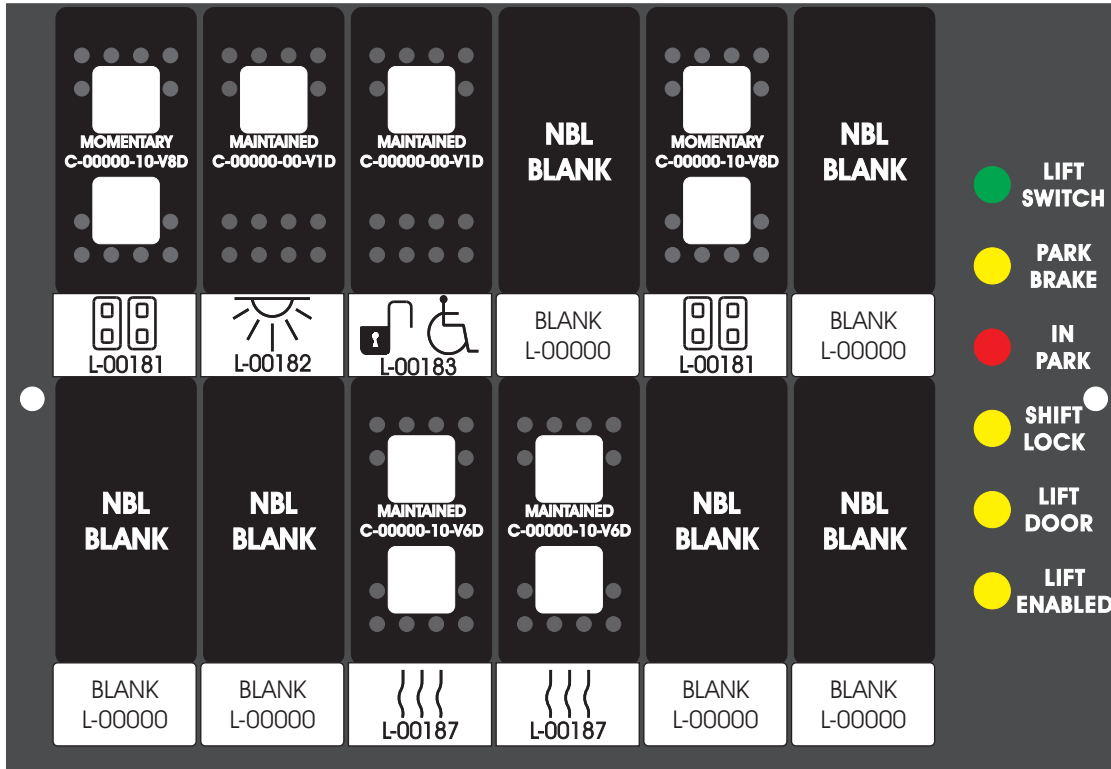

R. C. Tronics Incorporated

2573 East Kercher Road
Goshen, Indiana 46528
Toll Free 1-866-457-7790

Phone 1-574-642-3857
Fax 1-574-642-3858
<http://www.rctronics.com>

RCT-01084-0__08, Relays 4A, 4B, 6A, 6B, 7B.