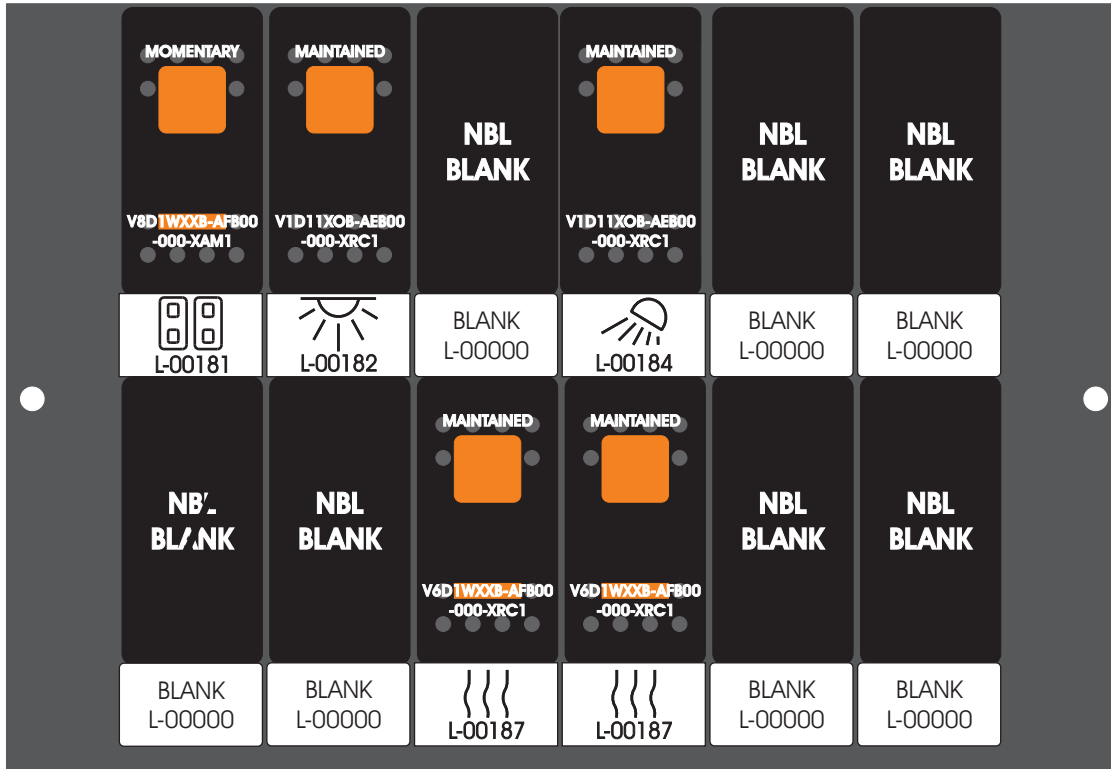

R. C. Tronics Incorporated

2573 East Kercher Road
 Goshen, Indiana 46528
 Toll Free 1-866-457-7790

Phone 1-574-642-3857
 Fax 1-574-642-3858
<http://www.rctronics.com>

RCT-01092-0__00, Relays 4A, 4B, 6A, 6B, 7B.

FAC-01092-00000

S-01083

Amp Maten-Loc Three Pin Part Number 1-480700-0
 Flat Face Down. Red 6/A, Black 6/B & Violet 7/B
 Viewed with Ten Pin Tyco Connector Face Down.

Wire Nut Together
 Operates 4/A & 4/B.

Mate-N-Loc operates relays 6A, 6B & 7B with "IGNITION", on RCT-00786 or RCT-01414,
 Bus Power Center connects to J4 on RCT-01083, Dash Switch Center.
 Blue, Orange and White Operates 4A, 4B, with "IGNITION".