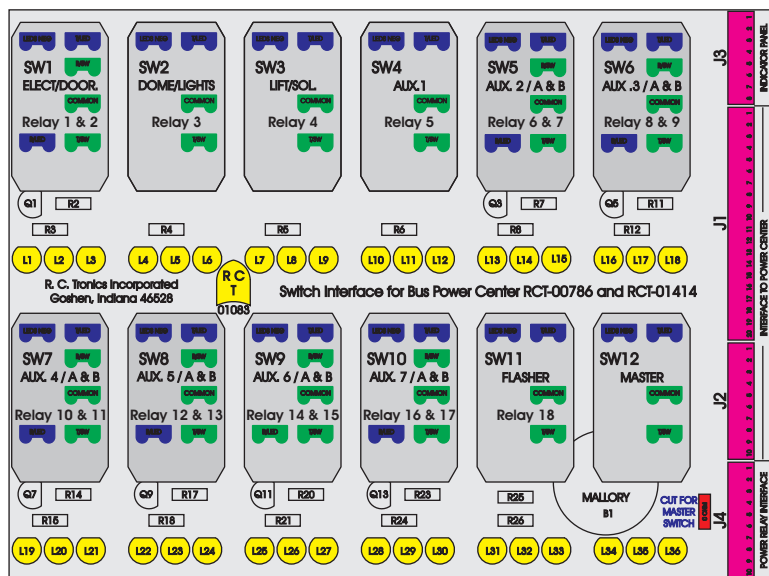

R. C. Tronics Incorporated

2573 East Kercher Road
 Goshen, Indiana 46528
 Toll Free 1-866-457-7790

Phone 1-574-642-3857
 Fax 1-574-642-3858
<http://www.rctronics.com>

RCT-01092-0__00, Relays 4A, 4B, 6A, 6B, 7B.

FAC-01092-00000

S-01083

Amp Maten-Loc Three Pin Part Number 1-480700-0
 Flat Face Down. Red 6/A, Black 6/B & Violet 7/B
 Viewed with Ten Pin Tyco Connector Face Down.

Wire Nut Together
 Operates 4/A & 4/B.

Mate-N-Loc operates relays 6A, 6B & 7B with "IGNITION", on RCT-00786 or RCT-01414,
 Bus Power Center connects to J4 on RCT-01083, Dash Switch Center.
 Blue, Orange and White Operates 4A, 4B, with "IGNITION".