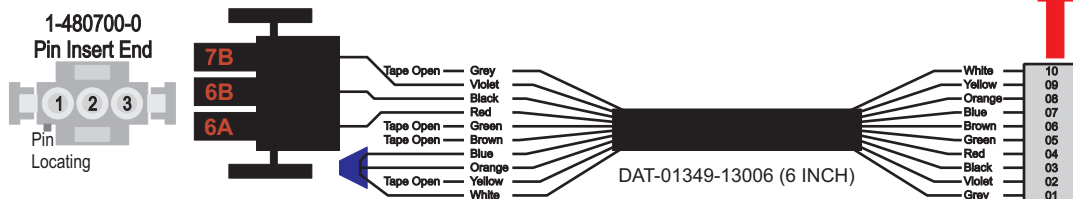

FAC-01092-00000

S-01083

Amp Maten-Loc Three Pin Part Number 1-480700-0
 Flat Face Down. Red 6/A, Black 6/B & Violet 7/B
 Viewed with Ten Pin Tyco Connector Face Down.

Wire Nut Together
 Operates 4/A & 4/B.

Mate-N-Loc operates relays 6A, 6B & 7B with "IGNITION", on RCT-00786 or RCT-01414,
 Bus Power Center connects to J4 on RCT-01083, Dash Switch Center.
 Blue, Orange and White Operates 4A, 4B, with "IGNITION".