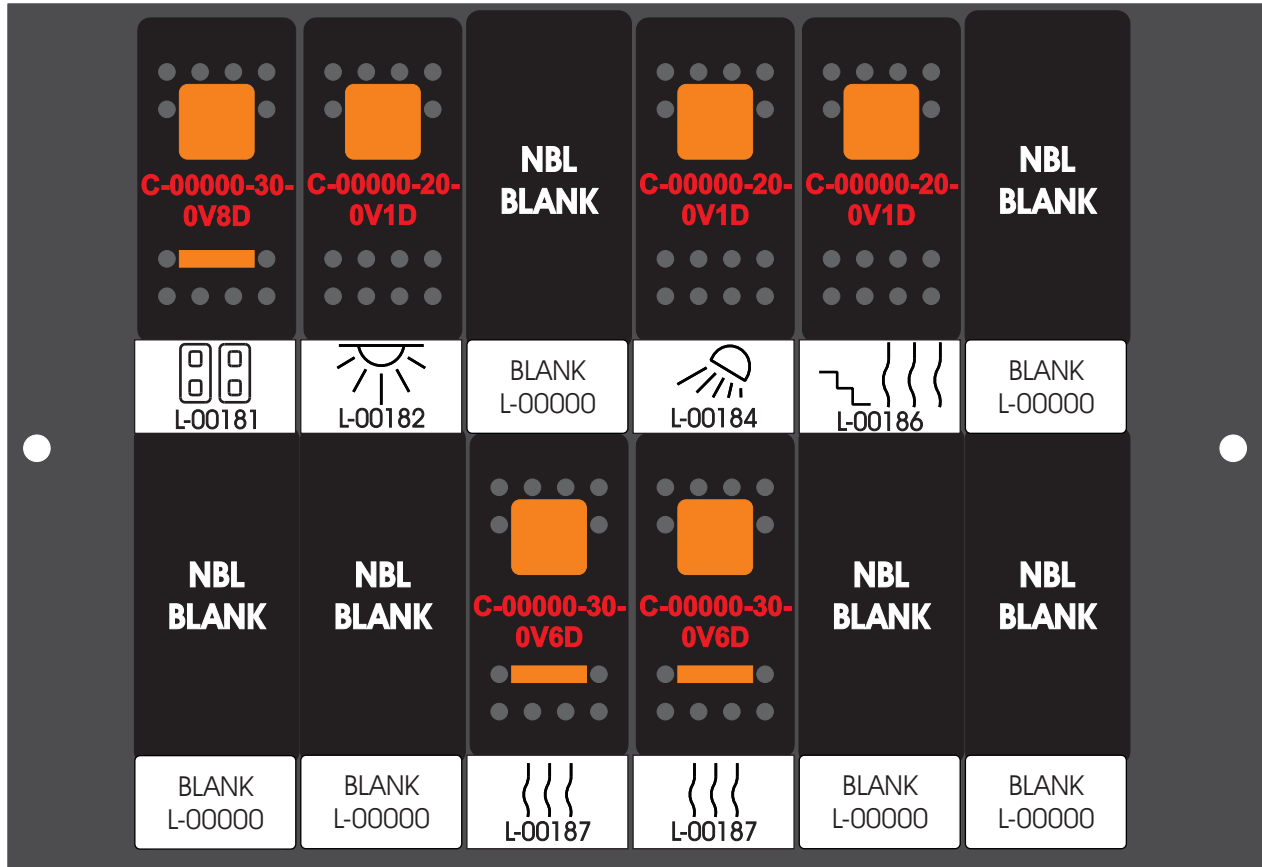

R. C. Tronics Incorporated

2573 East Kercher Road
Goshen, Indiana 46528
Toll Free 1-866-457-7790

RCT-01092-0__02

Phone 1-574-642-3857
Fax 1-574-642-3858
<http://www.rctronics.com>

FAC-01092-00000

S-01083

Mate-N-Loc Connector
2 Pin Part Number 1-480700-0
Tyco Pin Number 350570-1

Mate-N-Loc operates relays 6A, 6B & 7B with "IGNITION", on RCT-01760
Bus Power Center connects to J4 on RCT-01083, Dash Switch Center.

Viewed with Tyco Connector
Plug-In Face Down.