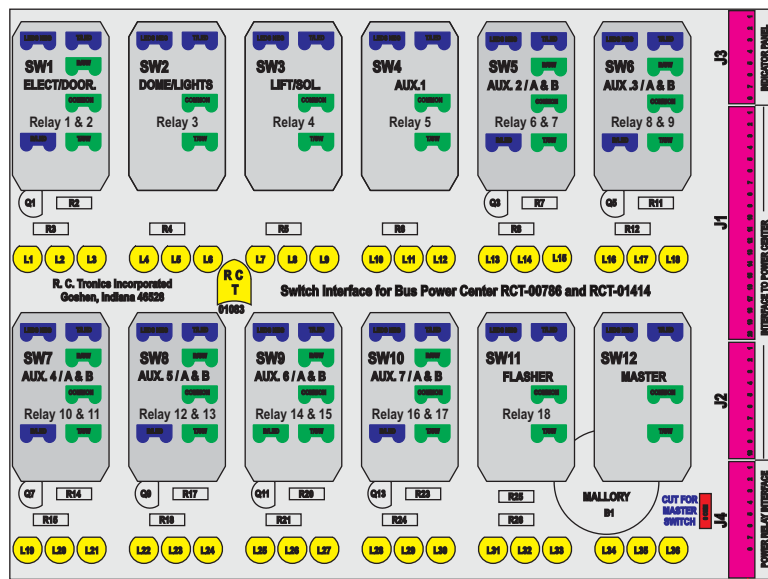

R. C. Tronics Incorporated

2573 East Kercher Road
Goshen, Indiana 46528
Toll Free 1-866-457-7790

RCT-01092-0__02

Phone 1-574-642-3857
Fax 1-574-642-3858
<http://www.rctronics.com>

FAC-01092-00000

S-01083

Mate-N-Loc Connector
2 Pin Part Number 1-480700-0
Tyco Pin Number 350570-1

Mate-N-Loc operates relays 6A, 6B & 7B with "IGNITION", on RCT-01760
Bus Power Center connects to J4 on RCT-01083, Dash Switch Center.

Viewed with Tyco Connector
Plug-In Face Down.