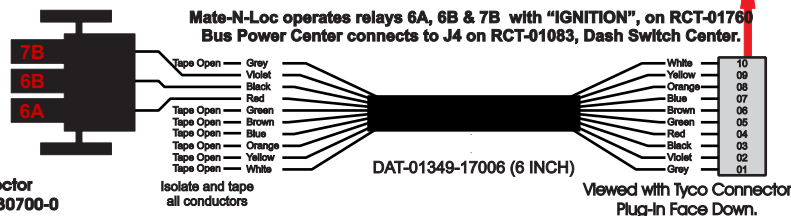

R. C. Tronics Incorporated

2573 East Kercher Road
Goshen, Indiana 46528
Toll Free 1-866-457-7790

RCT-01092-0__02

Phone 1-574-642-3857
Fax 1-574-642-3858
<http://www.rctronics.com>

FAC-01092-00000

S-01083

Mate-N-Loc Connector
2 Pin Part Number 1-480700-0
Tyco Pin Number 350570-1

Mate-N-Loc operates relays 6A, 6B & 7B with "IGNITION", on RCT-01760
Bus Power Center connects to J4 on RCT-01083, Dash Switch Center.

Viewed with Tyco Connector
Plug-In Face Down.