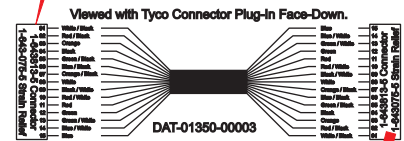

Operates; "Emergency Master Light, Door Open Light and Compartment Open Light."  
Also Connects to stand alone, "Battery and Low Voltage Light."

- 1 - Faceplate, FAC-01100-00201, Material; Coal Black / White, .125, Part Number 842-442
- 1 - S-00745, PCB Dash Switch
- 1 - S-00498, Sequencer
- 1 - SGTA Indicator, L-108 "Battery", 12-W4 Green.
- 1 - SLM6A12V Indicator with switch, L-124 Low Voltage, 12-W1 Red.
- 1 - S-00747, Code Light. With three SGTA Indicators, L-173 Compartment Open 12-W3 Amber, L-105 Door Open 12-W1 Red and L-52 Emergency Master 12-1W23, Blue.
- 1 - DAT-01350-00003, S-00745/J4 to RCT-00498 Sequencer.
- 1 - DAT-01348-14013, S-00745/J1 to S-00747, System Display, Low Voltage and Battery Lights.
- 1 - RCT-00658-00000, Hour Meter.
- 1 - RCT-00660-00000, Voltage Meter.

- Switch #01 Carling SB, Red, ON-OFF, V4D11XOB-AER00-000-XRC1, no legend.
- Switch #02 Carling SB, Black, ON-OFF, V1D11XOB-AEB00-000-XRC1, no legend.
- Switch #03 Carling SB, Black, ON-OFF, V1D11XOB-AEB00-000-XRC1, no legend.
- Switch #04 Carling SB, Black, ON-OFF, V2D11XOB-AEB00-000-XRP1, no legend.
- Switch #05 Carling SB, Black, ON-OFF, V1D11XOB-AEB00-000-XRC1, no legend.
- Switch #06 Carling SB, Black, ON-OFF, V1D11XOB-AEB00-000-XRC1, no legend.
- Switch #07 Carling SB, Black, ON-OFF, V1D11XOB-AEB00-000-XRC1, no legend.
- Switch #08 Carling SB, Red, (ON)-OFF, V2D11XOB-AER00-000-XAM1, no legend.
- Switch #09 Carling SB, Black, ON-OFF, V1D11XOB-AEB00-000-XRC1, no legend.
- Switch #10 Carling SB, Black, ON-OFF, V1D11XOB-AEB00-000-XRC1, no legend.
- Switch #11 Carling SB, Black, ON-OFF, V1D11XOB-AEB00-000-XRC1, no legend.
- Switch #12 Carling SB, Black, ON-OFF, V1D11XOB-AEB00-000-XRC1, no legend.
- Switch #13 Carling SB, Black, (ON)-OFF, V2D11XOB-AEB00-000-XCP1, no legend.
- Switch #14 Carling SB, Black, ON-OFF, V1D11XOB-AEB00-000-XRC1, no legend.