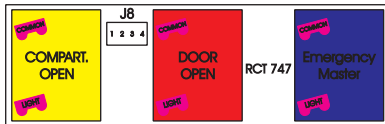

# R. C. Tronics Incorporated

2573 East Kercher Road  
Goshen, Indiana 46528  
Toll Free 1-866-457-7790

Phone 1-574-642-3857  
Fax 1-574-642-3858  
<http://www.rctronics.com>

RCT-01100-00001

Connects to PCB-00745/J1 from PCB-00747.

Operates; "Emergency Master Light, Door Open Light and Compartment Open Light."  
Also Connects to stand alone, "Battery and Low Voltage Light."

- 1 - Faceplate, FAC-01100-00201, Material; Coal Black / White, .125, Part Number 842-442
- 1 - S-00745, PCB Dash Switch
- 1 - S-00498, Sequencer
- 1 - SGTA Indicator, L-108 "Battery", 12-W4 Green.
- 1 - SLM6A12V Indicator with switch, L-124 Low Voltage, 12-W1 Red.
- 1 - S-00747, Code Light. With three SGTA Indicators, L-173 Compartment Open 12-W3 Amber, L-105 Door Open 12-W1 Red and L-52 Emergency Master 12-1W23, Blue.
- 1 - DAT-01350-00003, S-00745/J4 to RCT-00498 Sequencer.
- 1 - DAT-01348-14013, S-00745/J1 to S-00747, System Display, Low Voltage and Battery Lights.
- 1 - RCT-00658-00000, Hour Meter.
- 1 - RCT-00660-00000, Voltage Meter.