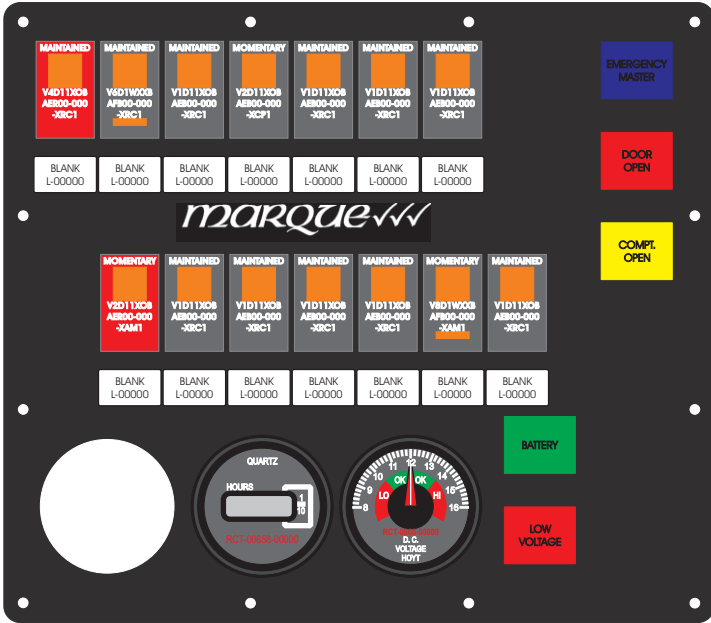

R. C. Tronics Incorporated

2573 East Kercher Road
Goshen, Indiana 46528
Toll Free 1-866-457-7790

Phone 1-574-642-3857
Fax 1-574-642-3858
<http://www.rctronics.com>

RCT-01100-00001

Connects to PCB-00745/J1 from PCB-00747.

Operates; "Emergency Master Light, Door Open Light and Compartment Open Light."
Also Connects to stand alone, "Battery and Low Voltage Light."