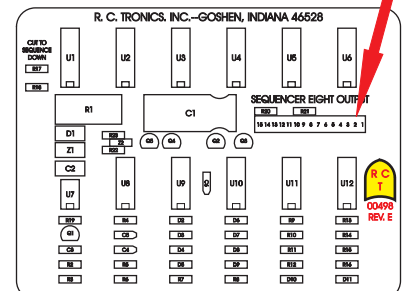

# R. C. Tronics Incorporated

2573 East Kercher Road  
Goshen, Indiana 46528  
Toll Free 1-866-457-7790

Phone 1-574-642-3857  
Fax 1-574-642-3858  
<http://www.rctronics.com>

RCT-01100-00001

Connects to PCB-00745/J1 from PCB-00747.

Operates; "Emergency Master Light, Door Open Light and Compartment Open Light."  
Also Connects to stand alone, "Battery and Low Voltage Light."

- 1 - Faceplate, FAC-01100-00201, Material; Coal Black / White, .125, Part Number 842-442
- 1 - S-00745, PCB Dash Switch
- 1 - S-00498, Sequencer
- 1 - SGTA Indicator, L-108 "Battery", 12-W4 Green.
- 1 - SLM6A12V Indicator with switch, L-124 Low Voltage, 12-W1 Red.
- 1 - S-00747, Code Light. With three SGTA Indicators, L-173 Compartment Open 12-W3 Amber, L-105 Door Open 12-W1 Red and L-52 Emergency Master 12-1W23, Blue.
- 1 - DAT-01350-00003, S-00745/J4 to RCT-00498 Sequencer.
- 1 - DAT-01348-14013, S-00745/J1 to S-00747, System Display, Low Voltage and Battery Lights.
- 1 - RCT-00658-00000, Hour Meter.
- 1 - RCT-00660-00000, Voltage Meter.