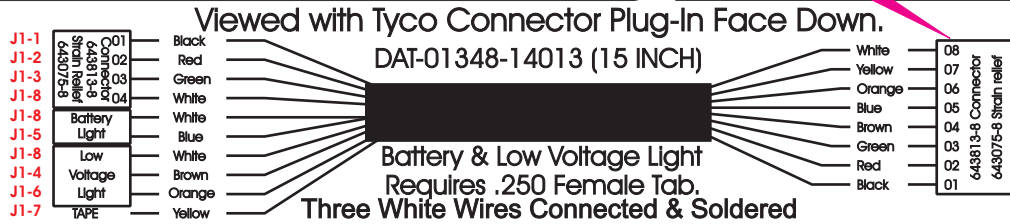

R. C. Tronics Incorporated

2573 East Kercher Road
Goshen, Indiana 46528
Toll Free 1-866-457-7790

Phone 1-574-642-3857
Fax 1-574-642-3858
<http://www.rctronics.com>

RCT-01100-00001

Connects to PCB-00745/J1 from PCB-00747.

Operates; "Emergency Master Light, Door Open Light and Compartment Open Light."
Also Connects to stand alone, "Battery and Low Voltage Light."