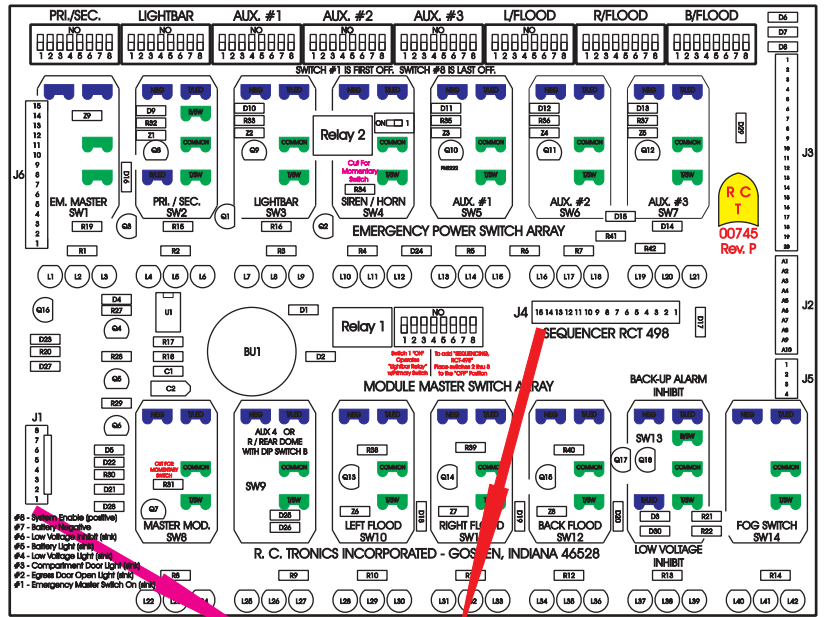

# R. C. Tronics Incorporated

2573 East Kercher Road  
Goshen, Indiana 46528  
Toll Free 1-866-457-7790

Phone 1-574-642-3857  
Fax 1-574-642-3858  
<http://www.rctronics.com>

RCT-01100-00001

Connects to PCB-00745/J1 from PCB-00747.

Operates; "Emergency Master Light, Door Open Light and Compartment Open Light."  
Also Connects to stand alone, "Battery and Low Voltage Light."

- 1 - Faceplate, FAC-01100-00201, Material; Coal Black / White, .125, Part Number 842-442
- 1 - S-00745, PCB Dash Switch
- 1 - S-00498, Sequencer
- 1 - SGTA Indicator, L-108 "Battery", 12-W4 Green.
- 1 - SLM6A12V Indicator with switch, L-124 Low Voltage, 12-W1 Red.
- 1 - S-00747, Code Light. With three SGTA Indicators, L-173 Compartment Open 12-W3 Amber, L-105 Door Open 12-W1 Red and L-52 Emergency Master 12-1W23, Blue.
- 1 - DAT-01350-00003, S-00745/J4 to RCT-00498 Sequencer.
- 1 - DAT-01348-14013, S-00745/J1 to S-00747, System Display, Low Voltage and Battery Lights.
- 1 - RCT-00658-00000, Hour Meter.
- 1 - RCT-00660-00000, Voltage Meter.