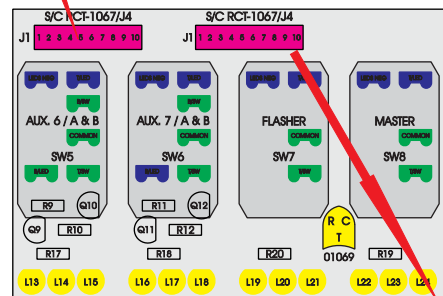

R. C. Tronics Incorporated

2573 East Kercher Road
 Goshen, Indiana 46528
 Toll Free 1-866-457-7790

Phone 1-574-642-3857
 Fax 1-574-642-3858
 http://www.rctronics.com

RCT-01251-0__06, 4/A, 4/B,5B & Master Switch, GMT-560

FAC-01251-00000

Connects to J3 of BPC
 RCT-00786 or RCT-01414.
 Order Separately
 DAT-01348-00XX0

S-01067

Viewed with Mate-N-Loc Connector Plug-In Face Down. Part 1-48069-0
 Operates Relays 6A & 6B on PCB-01083

S-01069

Operates:
 "Master Switch"