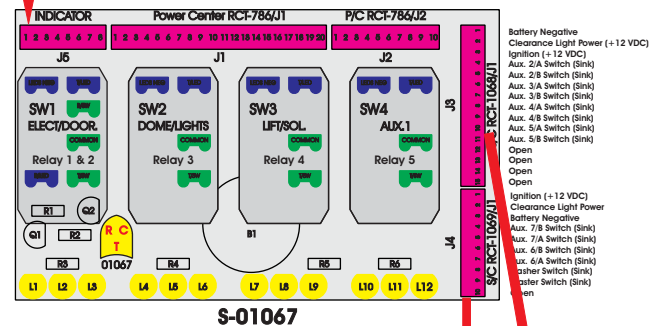

R. C. Tronics Incorporated

2573 East Kercher Road
 Goshen, Indiana 46528
 Toll Free 1-866-457-7790

Phone 1-574-642-3857
 Fax 1-574-642-3858
 http://www.rctronics.com

RCT-01251-0__06, 4/A, 4/B,5B & Master Switch, GMT-560

FAC-01251-00000

Connects to J3 of BPC
 RCT-00786 or RCT-01414.
 Order Separately
 DAT-01348-00XX0

S-01067

Viewed with Mate-N-Loc Connector Plug-In Face Down. Part 1-48069-0
 Operates Relays 6A & 6B on PCB-01083

S-01069

Operates:
 "Master Switch"