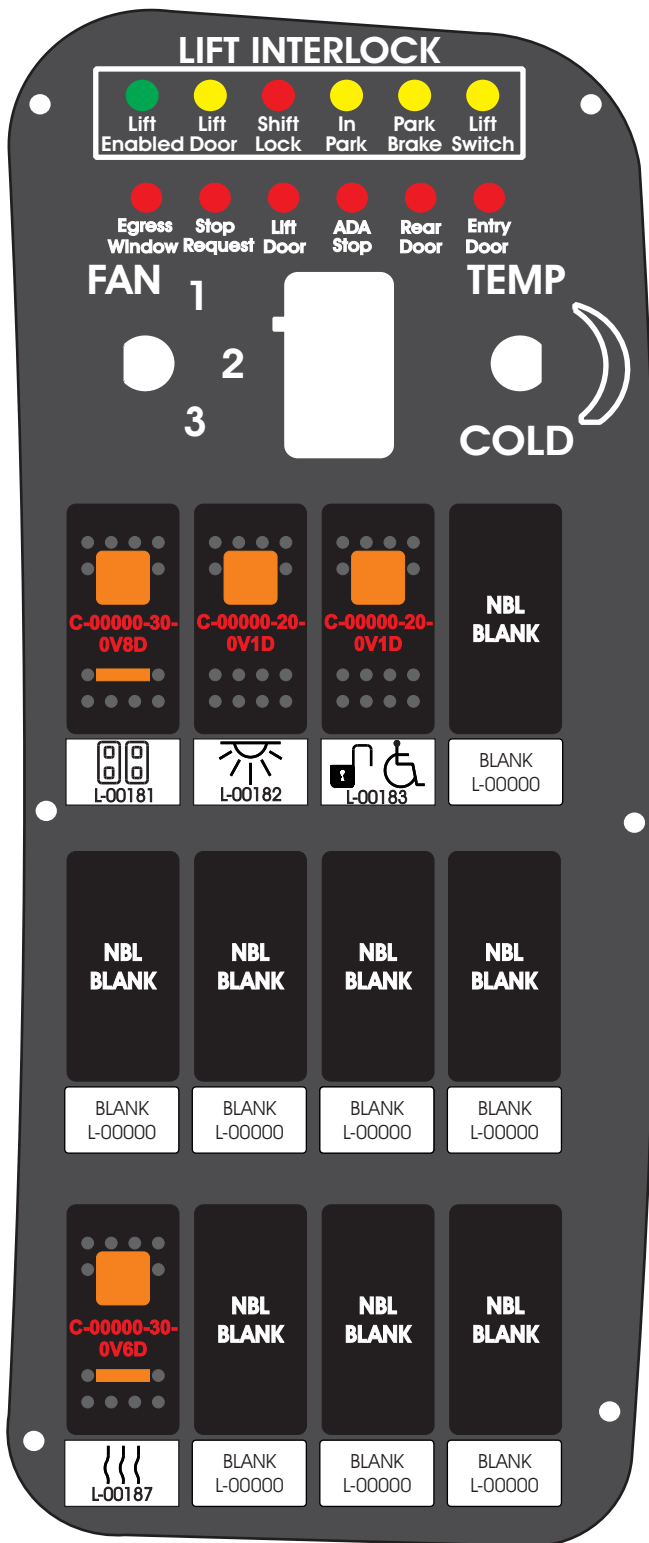

R. C. Tronics Incorporated

2573 East Kercher Road
 Goshen, Indiana 46528
 Toll Free 1-866-457-7790

Phone 1-574-642-3857
 Fax 1-574-642-3858
 http://www.rctronics.com

RCT-01251-0__06, 4/A, 4/B,5B & Master Switch, GMT-560

FAC-01251-00000

Connects to J3 of BPC
 RCT-00786 or RCT-01414.
 Order Separately
 DAT-01348-00XX0

S-01067

Viewed with Mate-N-Loc Connector Plug-In Face Down. Part 1-48069-0
 Operates Relays 6A & 6B on PCB-01083

S-01069

Operates:
 "Master Switch"