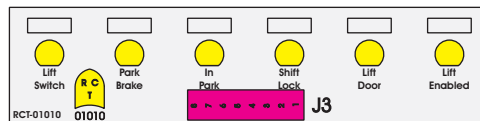

FAC-01251-00000

Connects to J3 of BPC
 RCT-00786 or RCT-01414.
 Order Separately
 DAT-01348-00XX0

S-01067

Viewed with Mate-N-Loc Connector Plug-In Face Down. Part 1-48069-0
 Operates Relays 6A & 6B on PCB-01083

S-01069

Operates:
 "Master Switch"