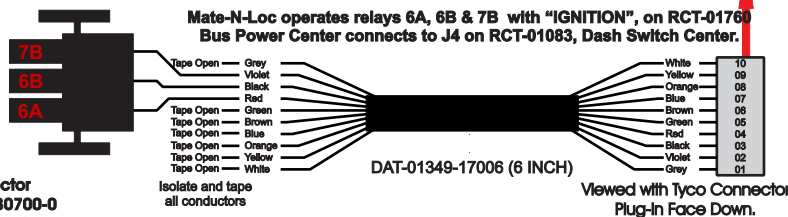

Connects to J3 of BPC  
RCT-01760.  
Order Separately  
DAT-01348-00XX0

Mate-N-Loc Connector  
2 Pin Part Number 1-480700-0  
Tyco Pin Number 350570-1

Mate-N-Loc operates relays 6A, 6B & 7B with "IGNITION", on RCT-01760  
Bus Power Center connects to J4 on RCT-01083, Dash Switch Center.

Viewed with Tyco Connector  
Plug-In Face Down.