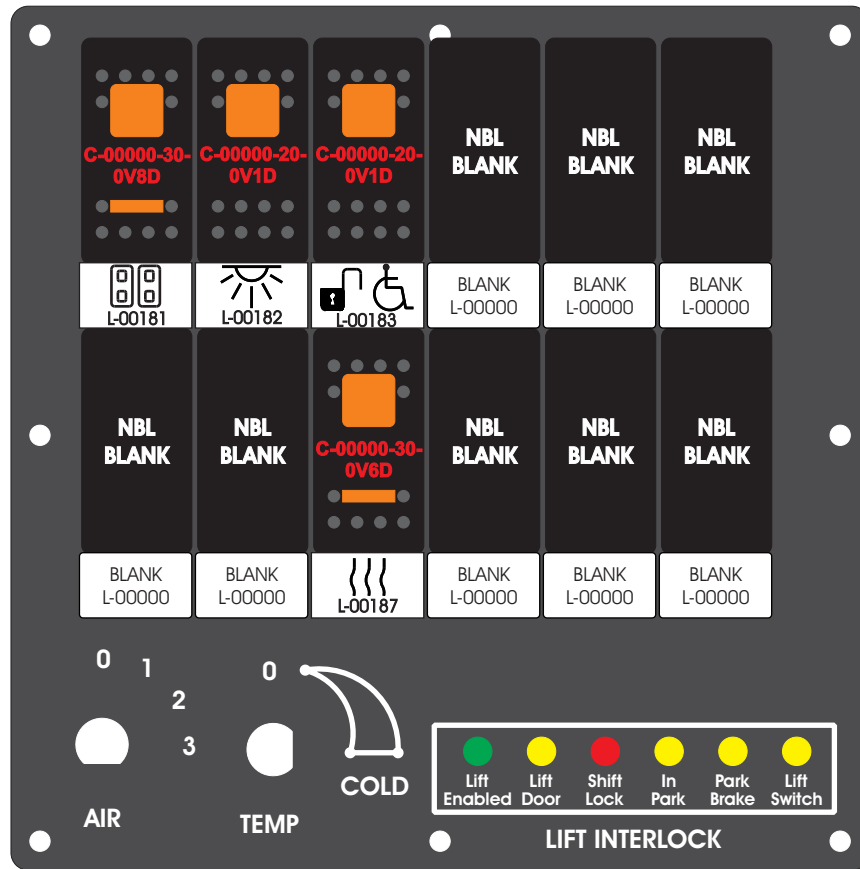

R. C. Tronics Incorporated

2573 East Kercher Road
Goshen, Indiana 46528
Toll Free 1-866-457-7790

Phone 1-574-642-3857
Fax 1-574-642-3858
<http://www.rctronics.com>

RCT-01257-0__01,ADA

FAC-01257-0000