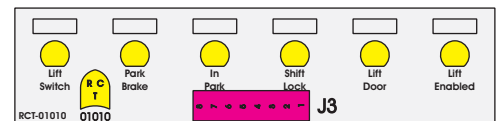

Connects to J3 of BPC  
RCT-01760.  
Order Separately  
DAT-01348-00XX0

Mate-N-Loc Connector  
2 Pin Part Number 1-480700-0  
Tyco Pin Number 350570-1

Mate-N-Loc operates relays 6A, 6B & 7B with "IGNITION", on RCT-01760  
Bus Power Center connects to J4 on RCT-01083, Dash Switch Center.