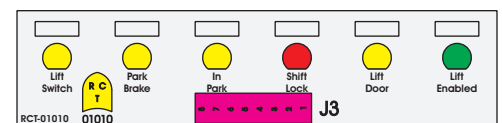

Connects to J3 of BPC  
RCT-01760.  
Order Separately  
DAT-01348-00XX0

Mate-N-Loc Connector  
2 Pin Part Number 1-480700-0  
Tyco Pin Number 350570-1

Mate-N-Loc operates relays 6A, 6B & 7B with "IGNITION", on RCT-01760  
Bus Power Center connects to J4 on RCT-01083, Dash Switch Center.