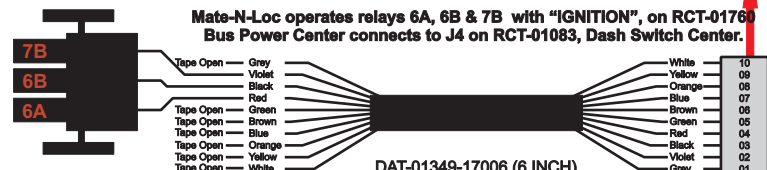

Connects to J3 of BPC  
RCT-01760.  
Order Separately  
DAT-01348-00XX0

Mate-N-Loc Connector  
2 Pin Part Number 1-480700-0  
Tyco Pin Number 350570-1

Mate-N-Loc operates relays 6A, 6B & 7B with "IGNITION", on RCT-01760  
Bus Power Center connects to J4 on RCT-01083, Dash Switch Center.