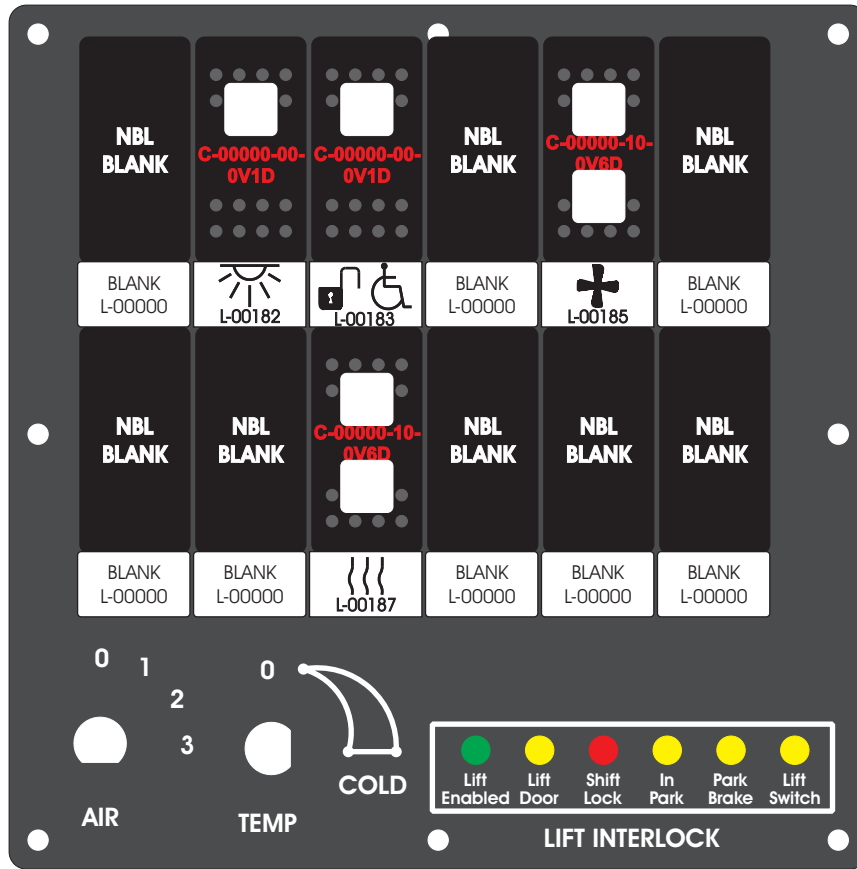

R. C. Tronics Incorporated

2573 East Kercher Road
Goshen, Indiana 46528
Toll Free 1-866-457-7790

Phone 1-574-642-3857
Fax 1-574-642-3858
<http://www.rctronics.com>

RCT-01257-0_07,ADA

FAC-01257-00000