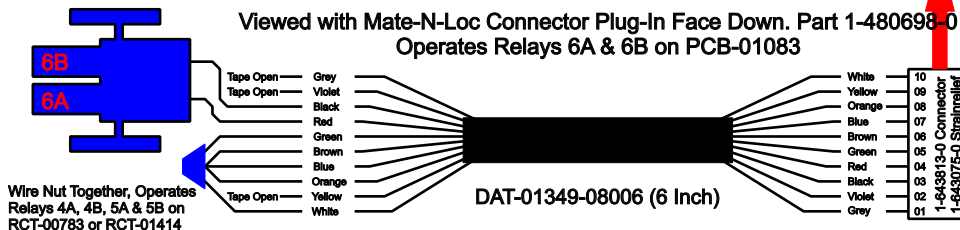

R. C. Tronics Incorporated

2573 East Kercher Road
Goshen, Indiana 46528
Toll Free 1-866-457-7790

Phone 1-574-642-3857
Fax 1-574-642-3858
<http://www.rctronics.com>

RCT-01257-0__09,ADA, System, Relays 4A, 4B 5A, 5B, 6A, 6B

FAC-01257-0__09

S-01083

Viewed with Mate-N-Loc Connector Plug-In Face Down. Part 1-480698-0
Operates Relays 6A & 6B on PCB-01083

Wire Nut Together, Operates Relays 4A, 4B, 5A & 5B on RCT-00783 or RCT-01414

DAT-01349-08006 (6 inch)

Connects to J3 of BPC
RCT-00786 or RCT-01414.
Order Separately
DAT-01348-00XX0