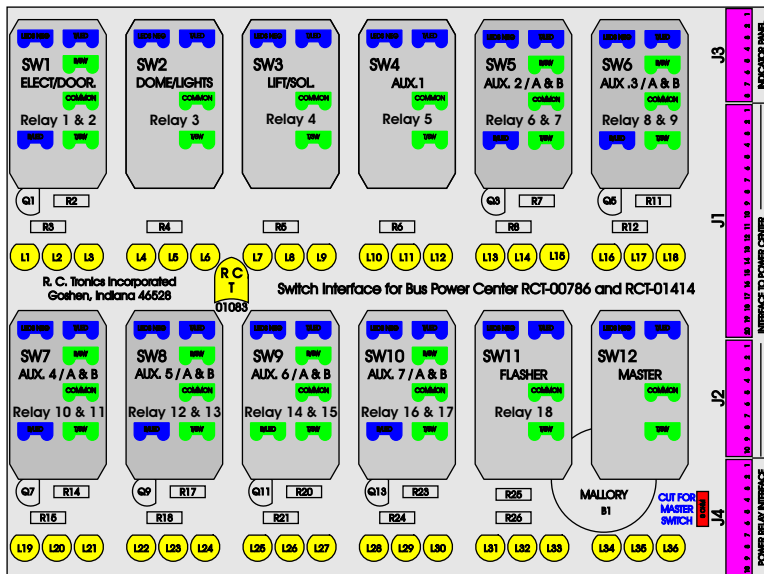

R. C. Tronics Incorporated

2573 East Kercher Road
Goshen, Indiana 46528
Toll Free 1-866-457-7790

Phone 1-574-642-3857
Fax 1-574-642-3858
<http://www.rctronics.com>

RCT-01257-0__09,ADA, System, Relays 4A, 4B 5A, 5B, 6A, 6B

FAC-01257-0__09

S-01083

Viewed with Mate-N-Loc Connector Plug-In Face Down. Part 1-480698-0
Operates Relays 6A & 6B on PCB-01083

Wire Nut Together, Operates Relays 4A, 4B, 5A & 5B on RCT-00783 or RCT-01414

DAT-01349-08006 (6 inch)

Connects to J3 of BPC
RCT-00786 or RCT-01414.
Order Separately
DAT-01348-00XX0