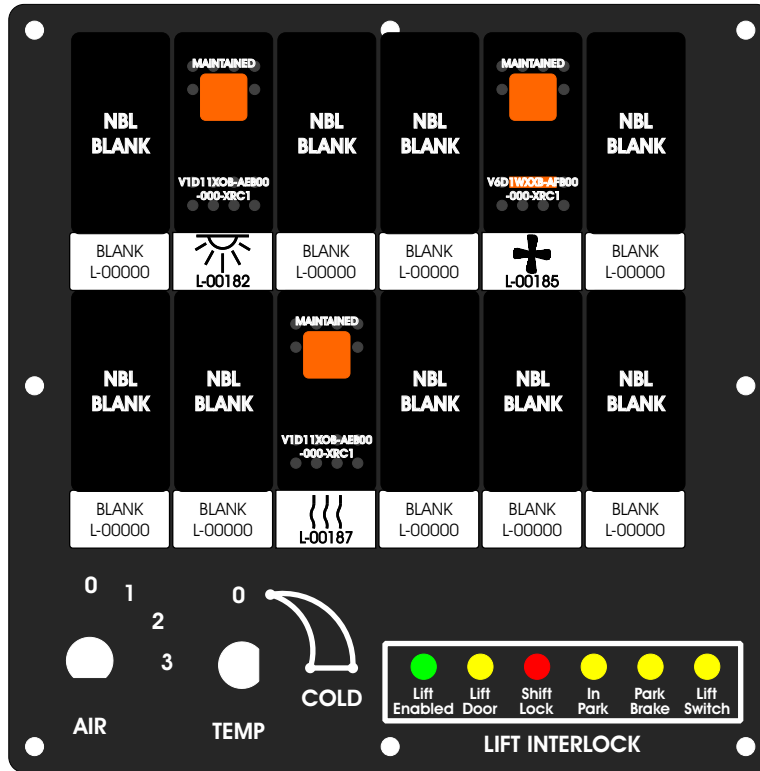

FAC-01257-0__09

S-01083

Viewed with Mate-N-Loc Connector Plug-In Face Down. Part 1-480698-0
Operates Relays 6A & 6B on PCB-01083

Wire Nut Together, Operates Relays 4A, 4B, 5A & 5B on RCT-00783 or RCT-01414

DAT-01349-08006 (6 inch)

Connects to J3 of BPC
RCT-00786 or RCT-01414.
Order Separately
DAT-01348-00XX0