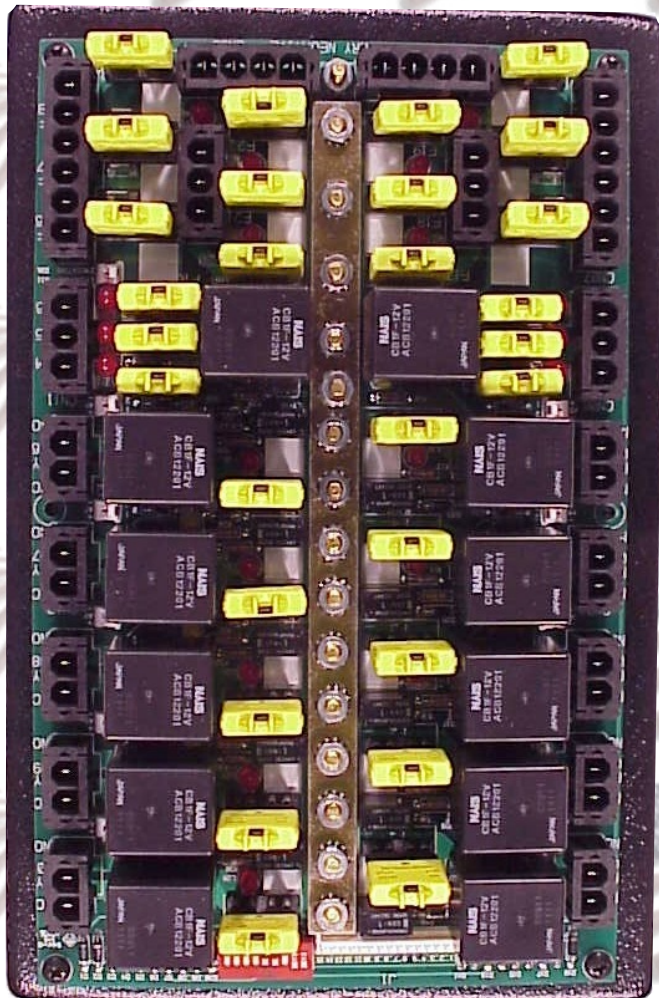

RCT-01276-00001

Speciality Vehicle Power Center with Optional Plug-In-Play

RCT-01276-00000
Slider Switch Center, Size 6x6 inch

All "Switch Centers", have a progressive load capability which permits sequencing of loads, ie; "Rear Flash-Front Flash-Light Bar-Siren".

RCT-01431-00000
Power Center, Size 7x10.25 inch

DAT-01350-XXXXX
Specify Length with last three digits.
Example; 10 foot Cable
DAT-01350-000100

DAT-01346-01006