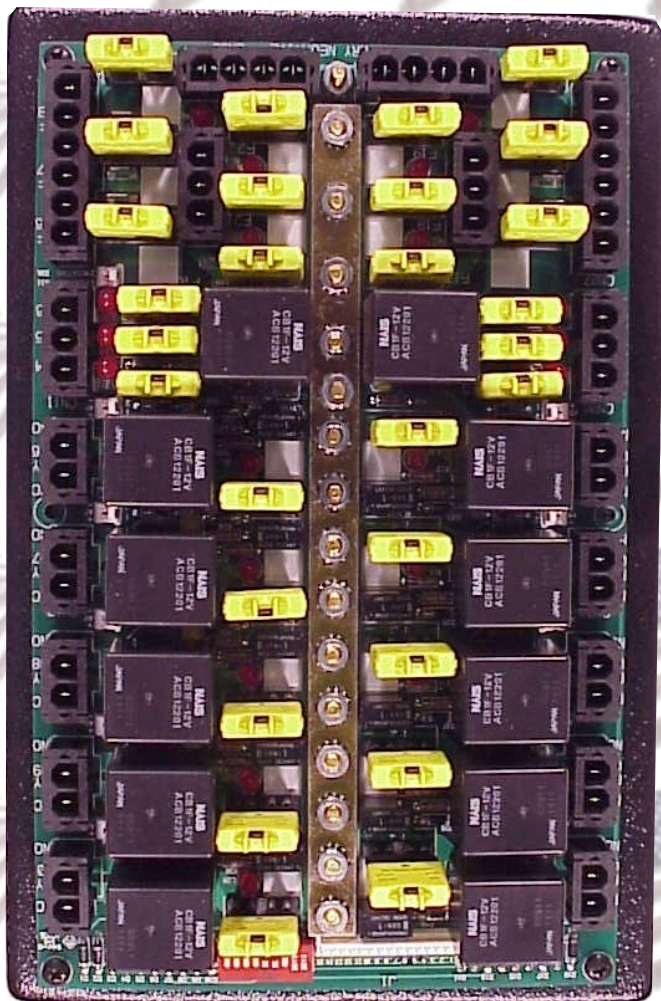

RC5-01277-00001

Speciality Vehicle Power Center with Plug-In-Play

**RCT-01277-00000
Rotary Switch Center, Size 6x6 inch**

All "Switch Centers", have a progressive load capability which permits sequencing of loads, ie; "Rear Flash-Front Flash-Light Bar-Siren".

**RCT-01431-00000
Power Center, Size 7x10.25 inch**

**DAT-01350-XXXXX
Specify Length with
last three digits.
Example; 10 foot Cable
DAT-01350-000100**

DAT-01346-01006