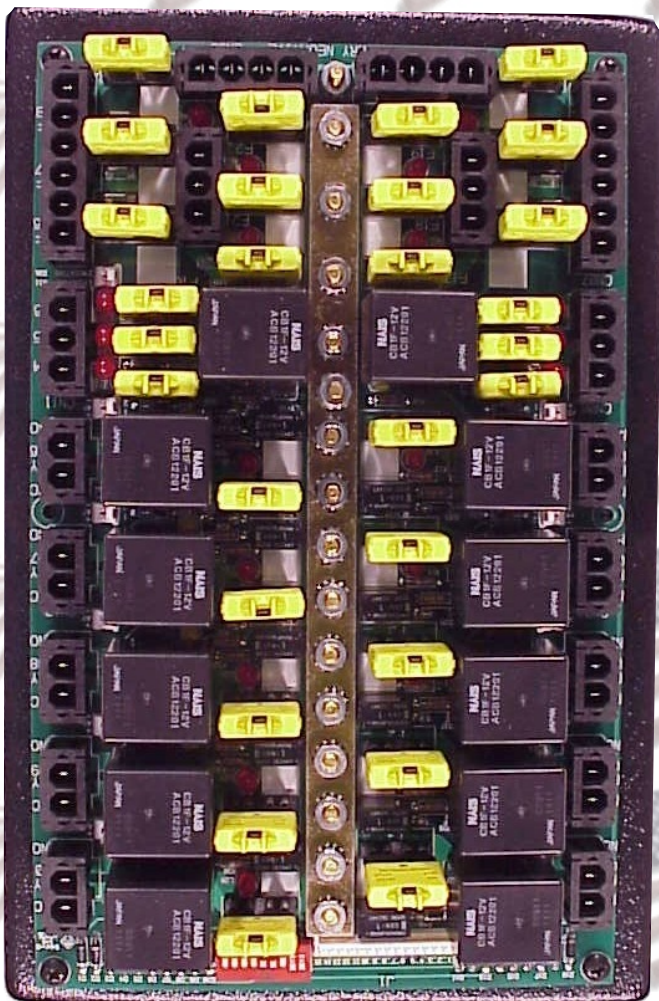

RCT-01279-00001

Speciality Vehicle Power Center with Plug-In-Play

RCT-01279-00000
Switch Center, Size 6x6 inch

All "Switch Centers", have a progressive load capability which permits sequencing of loads, ie; "Rear Flash-Front Flash-Light Bar-Siren".

RCT-01431-00000
Power Center, Size 7x10.25 inch

DAT-01350-XXXXX
Specify Length with last three digits.
Example; 10 foot Cable
DAT-01350-000100

DAT-01346-01006