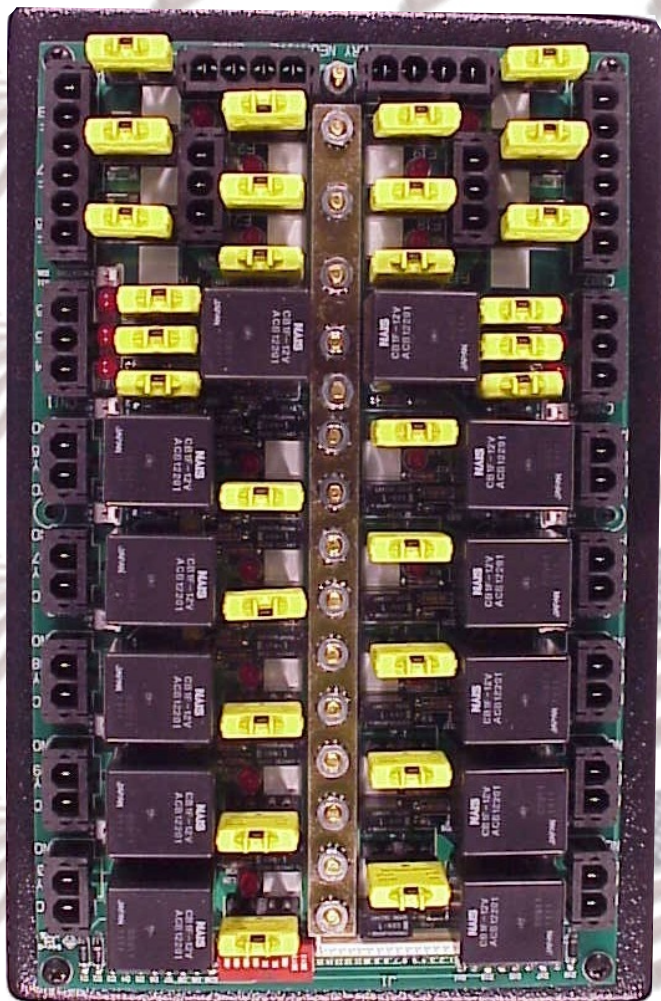

RC5-01295-00001

Speciality Vehicle Power Center with Plug-In-Play

All "Switch Centers", have a progressive load capability which permits sequencing of loads, ie; "Rear Flash-Front Flash-Light Bar-Siren".

RCT-01295-00000

Switch Center, Size 2.85x7.25 inch

RCT-01431-00000

Power Center, Size 7x10.25 inch

DAT-01350-XXXXX
Specify Length with
last three digits.
Example; 10 foot Cable
DAT-01350-000100

DAT-01346-01006