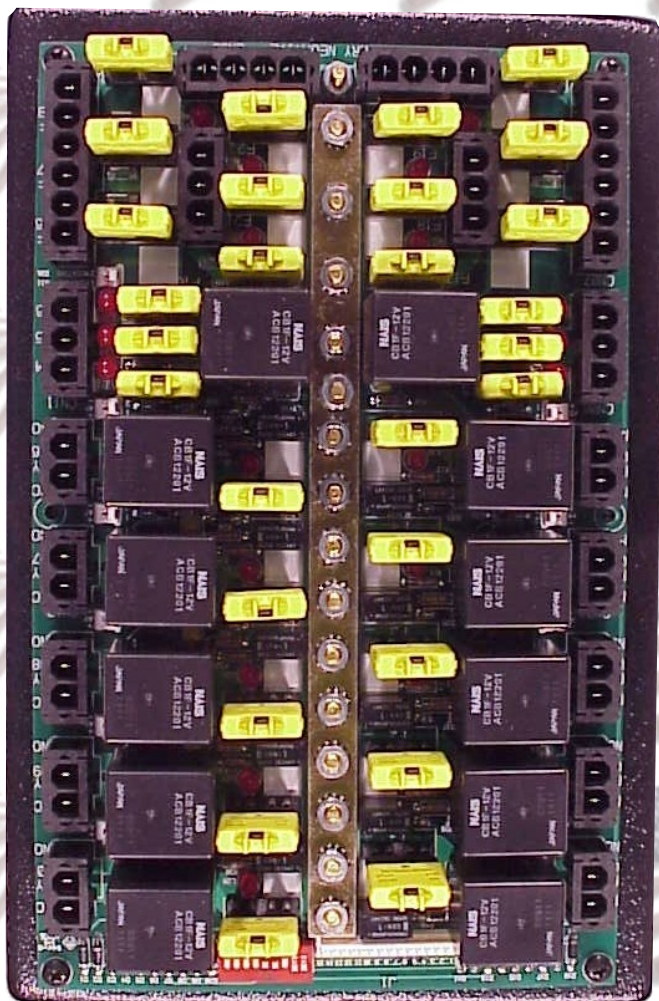

RCT-01296-00001

Speciality Vehicle Power Center with Optional Plug-In-Play

All "Switch Centers", have a progressive load capability which permits sequencing of loads, ie; "Rear Flash-Front Flash-Light Bar-Siren".

RCT-01296-000

Slider Switch Center, Size 2.85x7.25 inch

RCT-01431-00000

Power Center, Size 7x10.25 inch

DAT-01350-XXXXX
Specify Length with
last three digits.
Example; 10 foot Cable
DAT-01350-000100

DAT-01346-01006