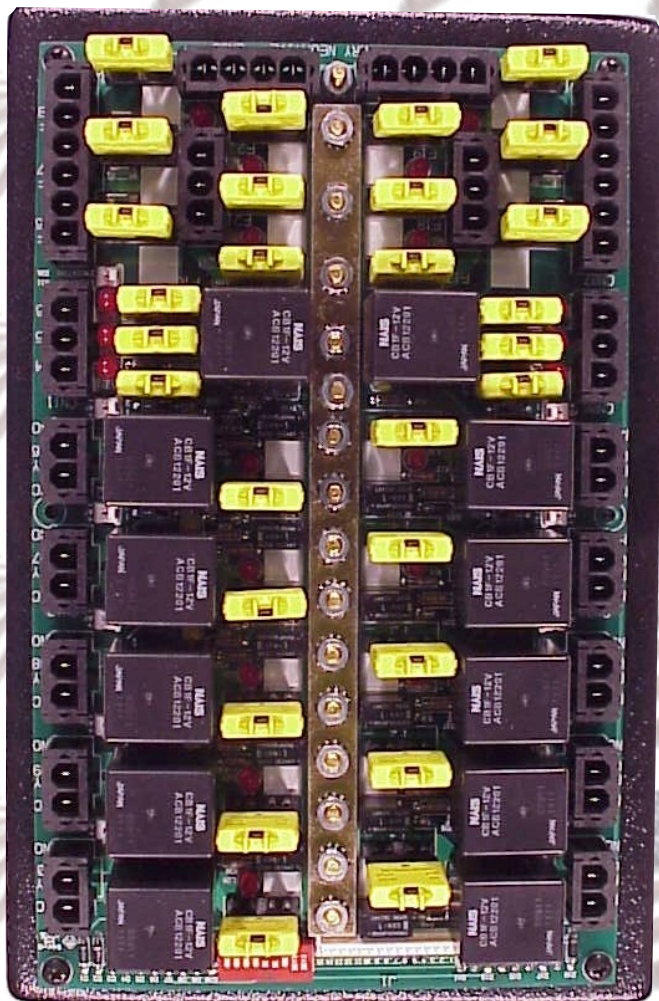

**RC5-01277-00001**

**Speciality Vehicle Power Center with Plug-In-Play**

All "Switch Centers", have a progressive load capability which permits sequencing of loads, ie; "Rear Flash-Front Flash-Light Bar-Siren".

**RCT-01297-00000**

Rotary Switch Center, Size 2.85x7.25 inch

**RCT-01431-00000**

Power Center, Size 7x10.25 inch

**DAT-01350-XXXXX**  
Specify Length with  
last three digits.  
Example; 10 foot Cable  
**DAT-01350-000100**