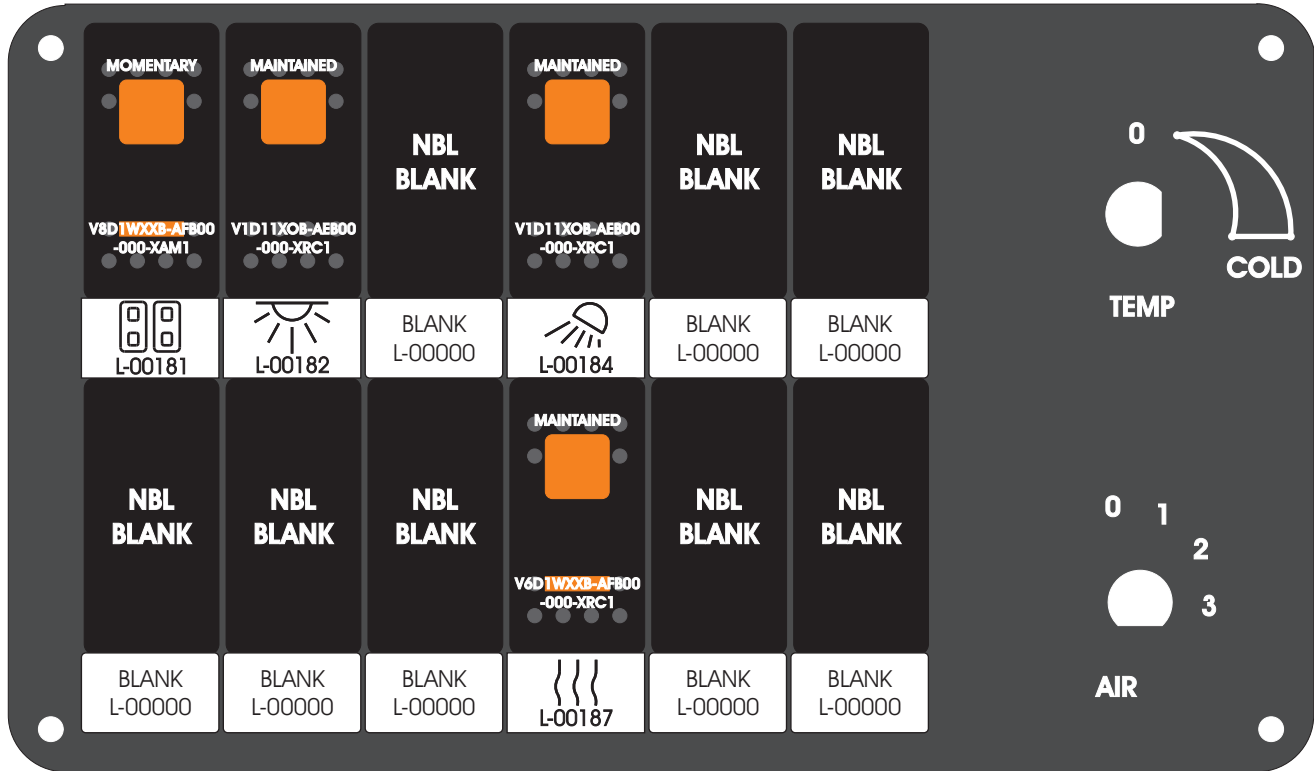

FAC-01407-00000

S-01083

Wire Nut Together
Operates 4/A & 4/B.

Amp Maten-Loc Three Pin Part Number 1-480700-0
Flat Face Down. Red 6/A, Black 6/B & Violet 7/B
Viewed with Ten Pin Tyco Connector Face Down.

Mate-N-Loc operates relays 6A, 6B & 7B with "IGNITION", on RCT-00786 or RCT-01414,
Bus Power Center connects to J4 on RCT-01083, Dash Switch Center.
Blue, Orange and White Operates 4A, 4B, with "IGNITION".