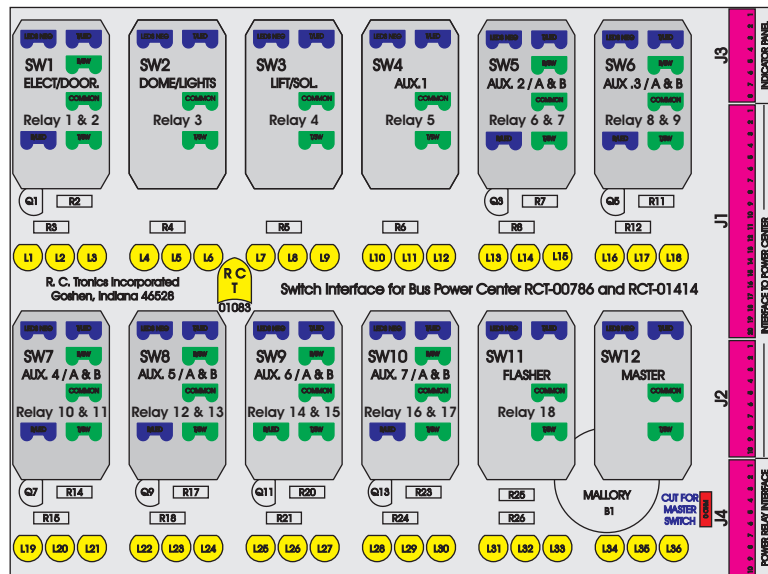

R. C. Tronics Incorporated

2573 East Kercher Road
Goshen, Indiana 46528
Toll Free 1-866-457-7790

Phone 1-574-642-3857
Fax 1-574-642-3858
<http://www.rctronics.com>

RCT-01407-0__00, Relays 4A, 4B, 6A, 6B, 7B.

FAC-01407-00000

S-01083

Wire Nut Together
Operates 4/A & 4/B.

Amp Maten-Loc Three Pin Part Number 1-480700-0
Flat Face Down. Red 6/A, Black 6/B & Violet 7/B
Viewed with Ten Pin Tyco Connector Face Down.

Mate-N-Loc operates relays 6A, 6B & 7B with "IGNITION", on RCT-00786 or RCT-01414,
Bus Power Center connects to J4 on RCT-01083, Dash Switch Center.
Blue, Orange and White Operates 4A, 4B, with "IGNITION".