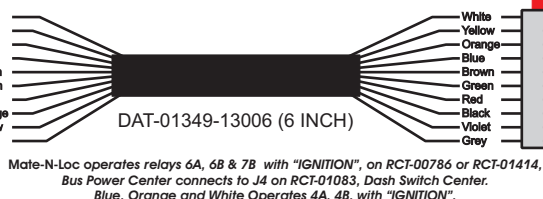

R. C. Tronics Incorporated

2573 East Kercher Road
Goshen, Indiana 46528
Toll Free 1-866-457-7790

Phone 1-574-642-3857
Fax 1-574-642-3858
<http://www.rctronics.com>

RCT-01407-0__00, Relays 4A, 4B, 6A, 6B, 7B.

FAC-01407-00000

S-01083

Wire Nut Together
Operates 4/A & 4/B.

Amp Maten-Loc Three Pin Part Number 1-480700-0
Flat Face Down. Red 6/A, Black 6/B & Violet 7/B
Viewed with Ten Pin Tyco Connector Face Down.

Mate-N-Loc operates relays 6A, 6B & 7B with "IGNITION", on RCT-00786 or RCT-01414,
Bus Power Center connects to J4 on RCT-01083, Dash Switch Center.
Blue, Orange and White Operates 4A, 4B, with "IGNITION".