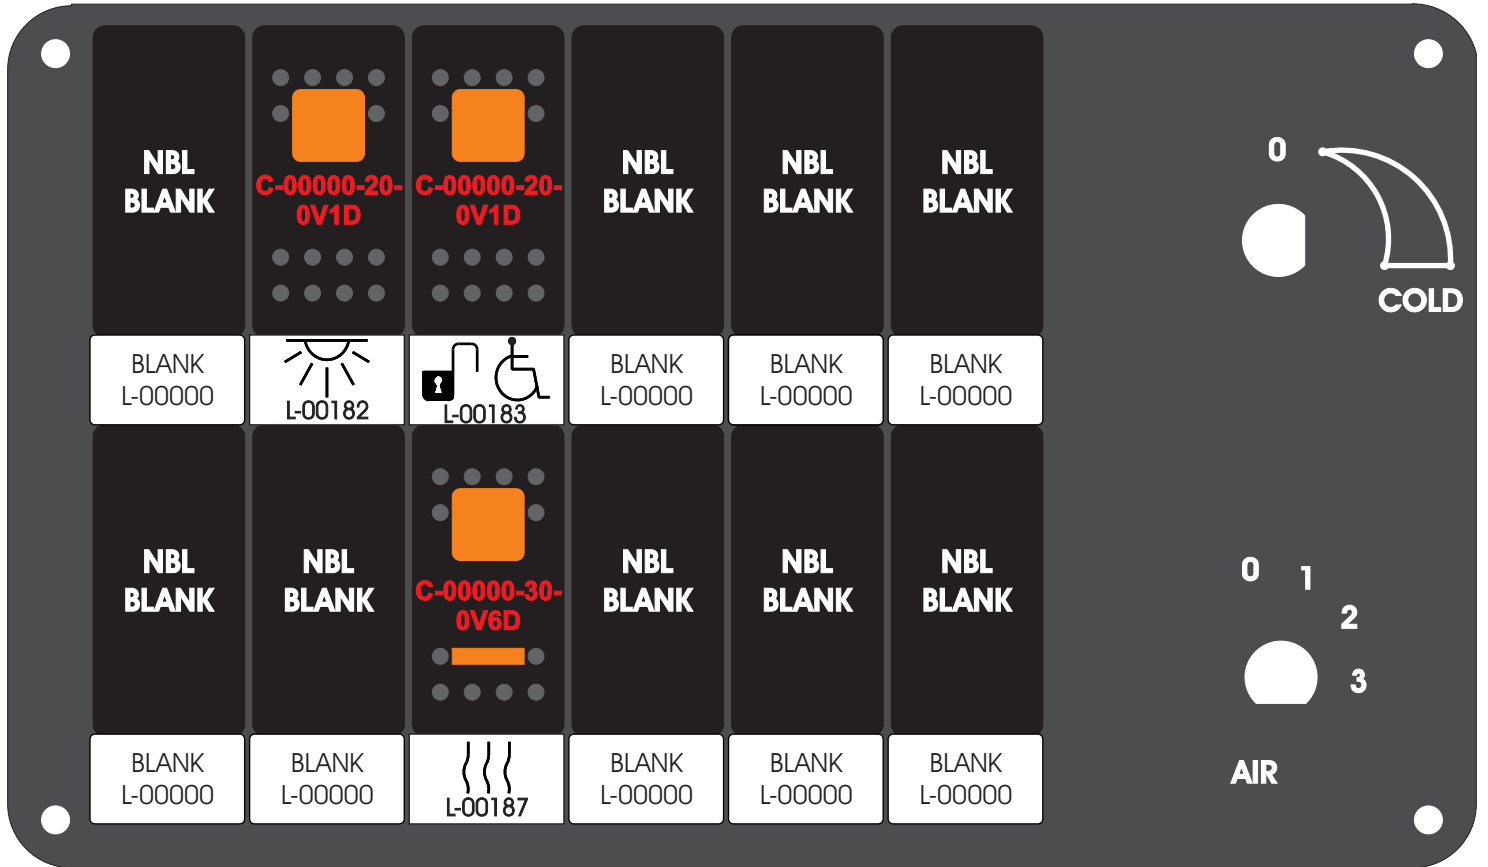

R. C. Tronics Incorporated

2573 East Kercher Road
Goshen, Indiana 46528
Toll Free 1-866-457-7790

RCT-01407-0__01

Phone 1-574-642-3857
Fax 1-574-642-3858
<http://www.rctronics.com>

FAC-01407-00000

Mate-N-Loc Connector
2 Pin Part Number 1-480700-0
Tyco Pin Number 350570-1

Mate-N-Loc operates relays 6A, 6B & 7B with "IGNITION", on RCT-01760
Bus Power Center connects to J4 on RCT-01083, Dash Switch Center.