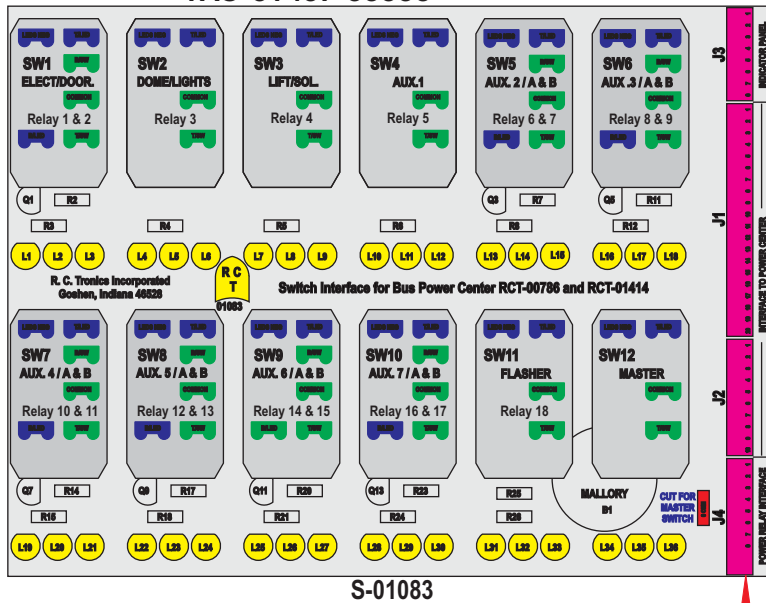

R. C. Tronics Incorporated

2573 East Kercher Road
Goshen, Indiana 46528
Toll Free 1-866-457-7790

RCT-01407-0__01

Phone 1-574-642-3857
Fax 1-574-642-3858
<http://www.rctronics.com>

FAC-01407-00000

Mate-N-Loc Connector
2 Pin Part Number 1-480700-0
Tyco Pin Number 350570-1

Mate-N-Loc operates relays 6A, 6B & 7B with "IGNITION", on RCT-01760
Bus Power Center connects to J4 on RCT-01083, Dash Switch Center.