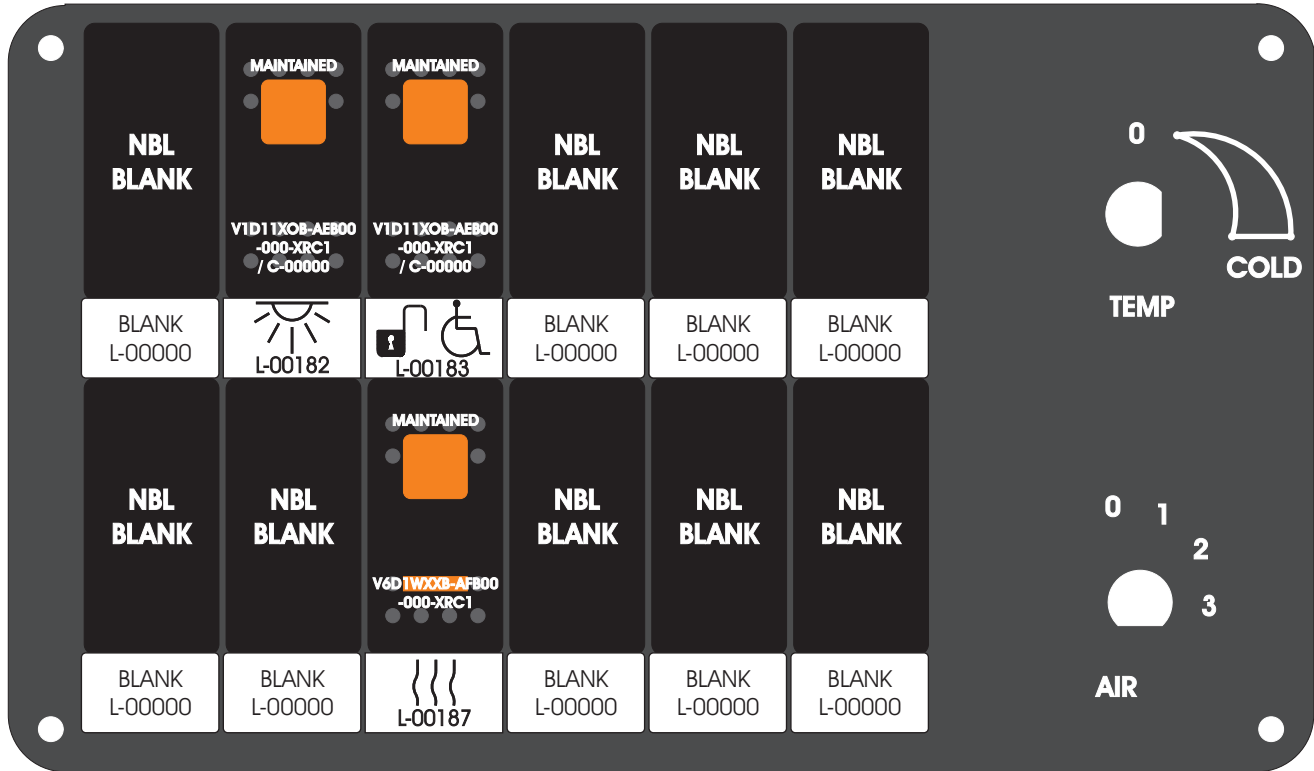

R. C. Tronics Incorporated

2573 East Kercher Road
Goshen, Indiana 46528
Toll Free 1-866-457-7790

Phone 1-574-642-3857
Fax 1-574-642-3858
<http://www.rctronics.com>

RCT-01407-0__01, Relays 4A, 4B, 6A, 6B, 7B.

FAC-01407-00000