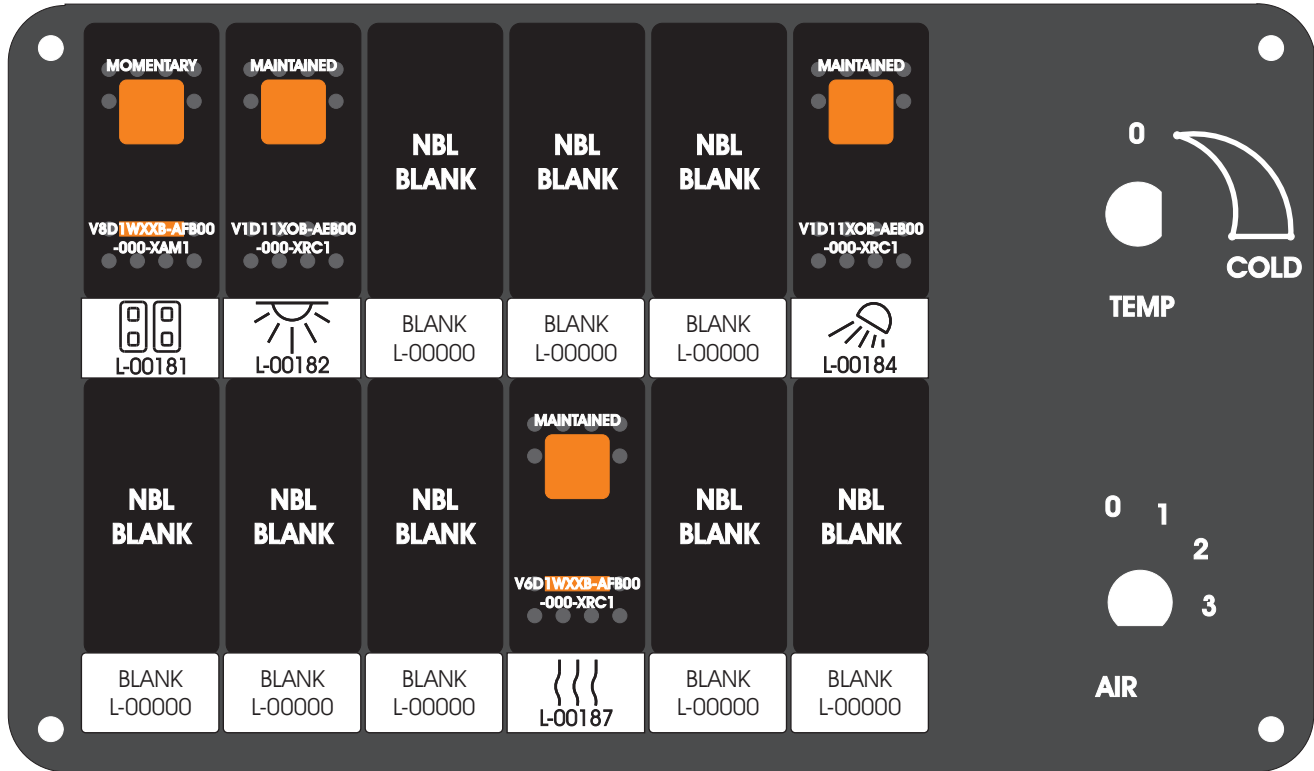

R. C. Tronics Incorporated

2573 East Kercher Road
Goshen, Indiana 46528
Toll Free 1-866-457-7790

Phone 1-574-642-3857
Fax 1-574-642-3858
<http://www.rctronics.com>

RCT-01407-0__02, Relays 4A, 4B, 6A, 6B, 7B.