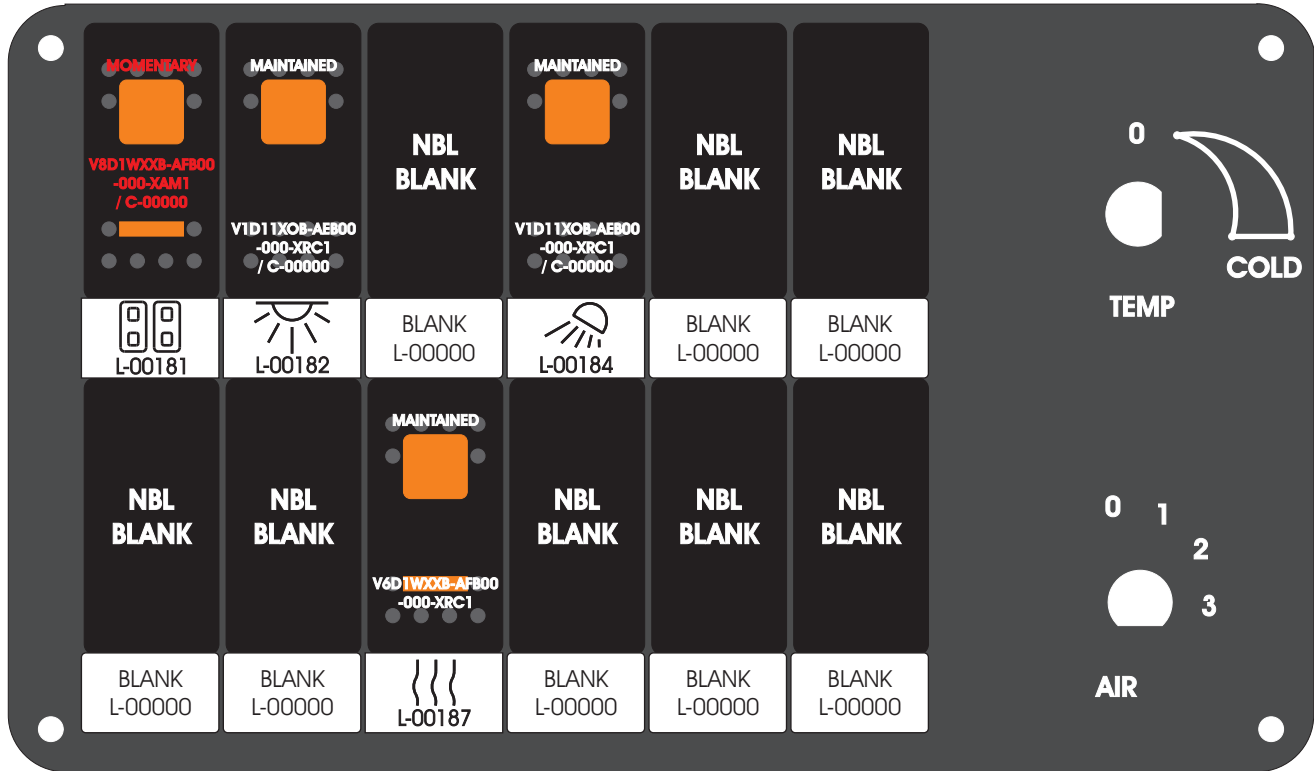

R. C. Tronics Incorporated

2573 East Kercher Road
Goshen, Indiana 46528
Toll Free 1-866-457-7790

Phone 1-574-642-3857
Fax 1-574-642-3858
<http://www.rctronics.com>

RCT-01407-0__03, Relays 4A, 4B, 6A, 6B, 7B.