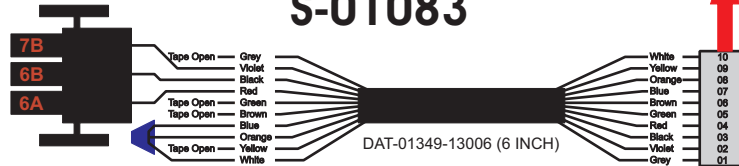

FAC-01407-00000

Wire Nut Together
Operates 4/A & 4/B.