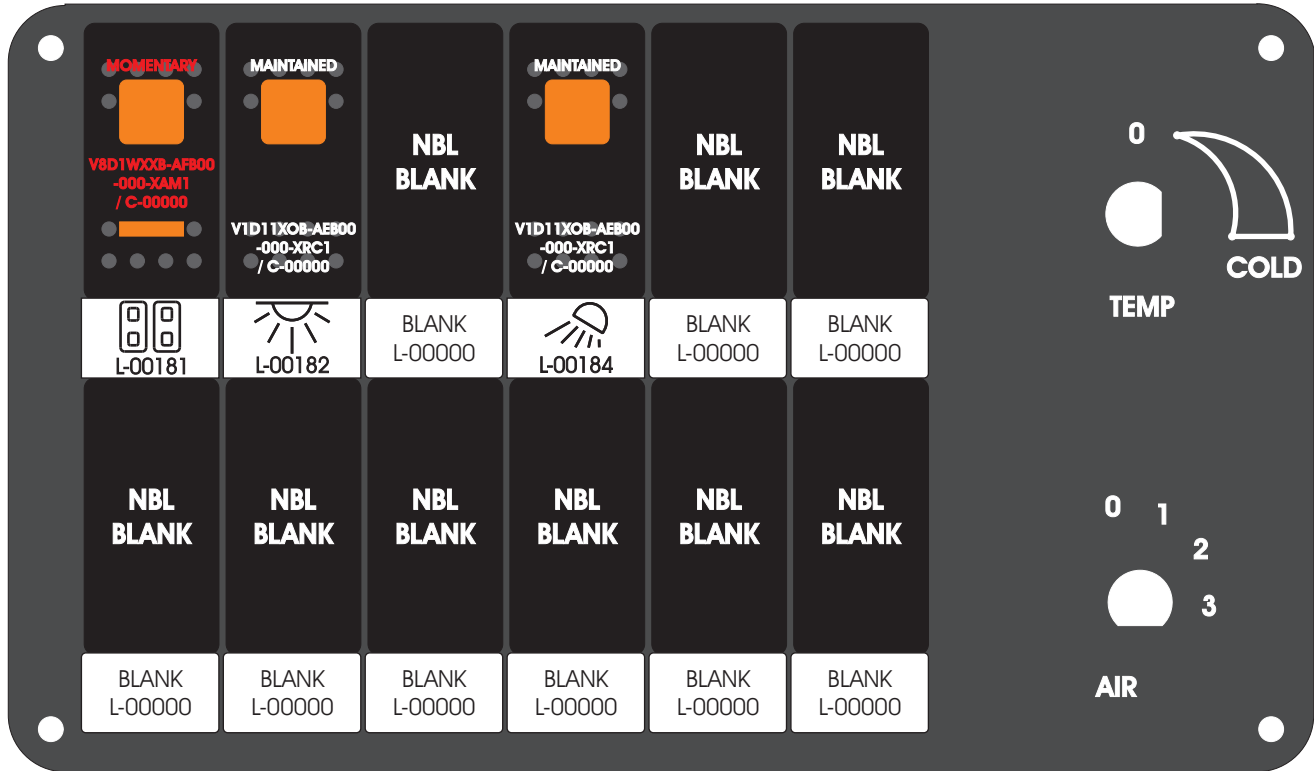

R. C. Tronics Incorporated

2573 East Kercher Road
Goshen, Indiana 46528
Toll Free 1-866-457-7790

Phone 1-574-642-3857
Fax 1-574-642-3858
<http://www.rctronics.com>

RCT-01407-0__04, Relays 4A, 4B, 6A, 6B, 7B.

FAC-01407-0000