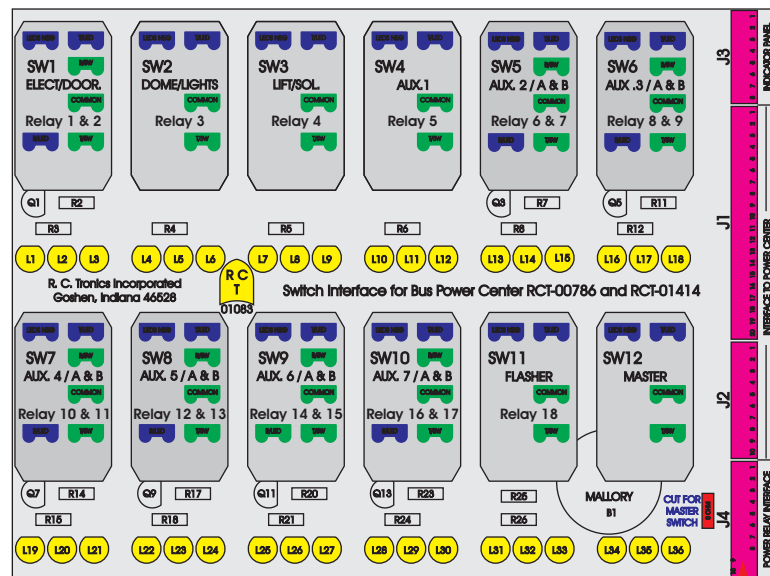

Wire Nut Together
Operates 4/A & 4/B.