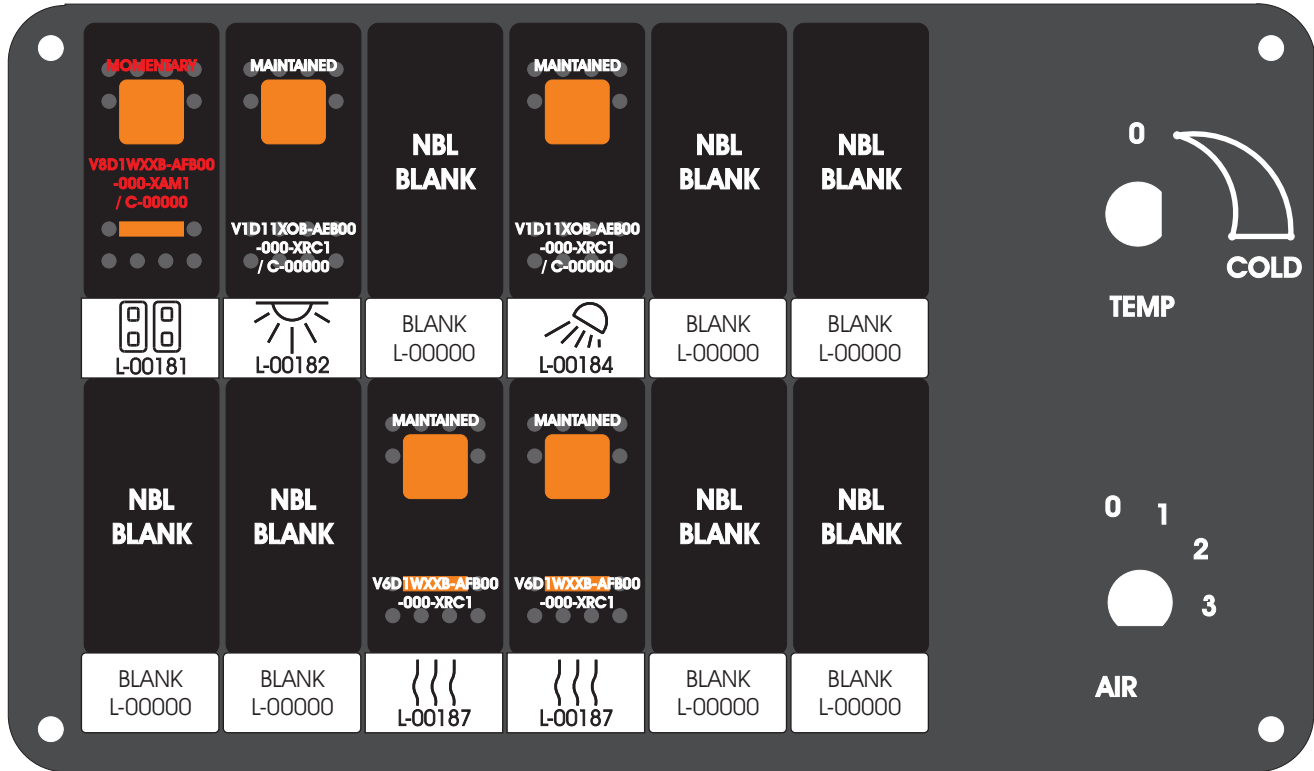

R. C. Tronics Incorporated

2573 East Kercher Road
Goshen, Indiana 46528
Toll Free 1-866-457-7790

Phone 1-574-642-3857
Fax 1-574-642-3858
<http://www.rctronics.com>

RCT-01407-0__05, Relays 4A, 4B, 6A, 6B, 7B.

FAC-01407-00000