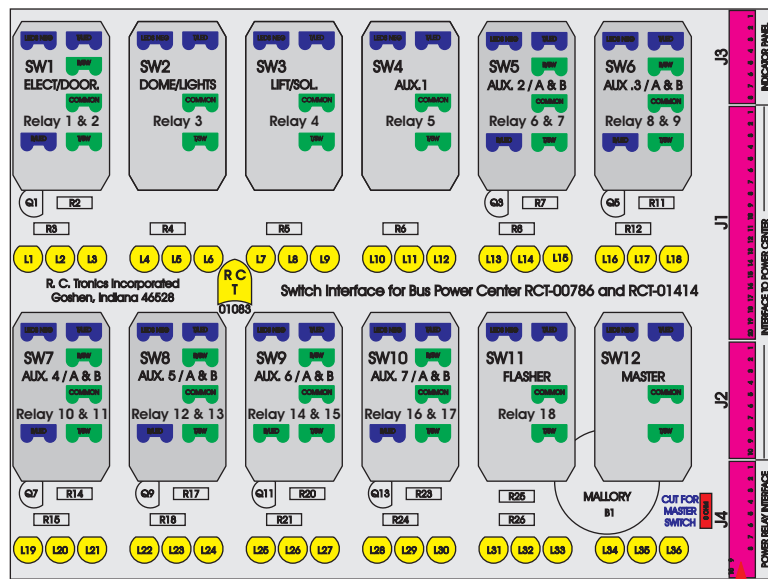

R. C. Tronics Incorporated

2573 East Kercher Road
Goshen, Indiana 46528
Toll Free 1-866-457-7790

Phone 1-574-642-3857
Fax 1-574-642-3858
<http://www.rctronics.com>

RCT-01407-0__05, Relays 4A, 4B, 6A, 6B, 7B.

FAC-01407-00000

S-01083

Wire Nut Together
Operates 4/A & 4/B.