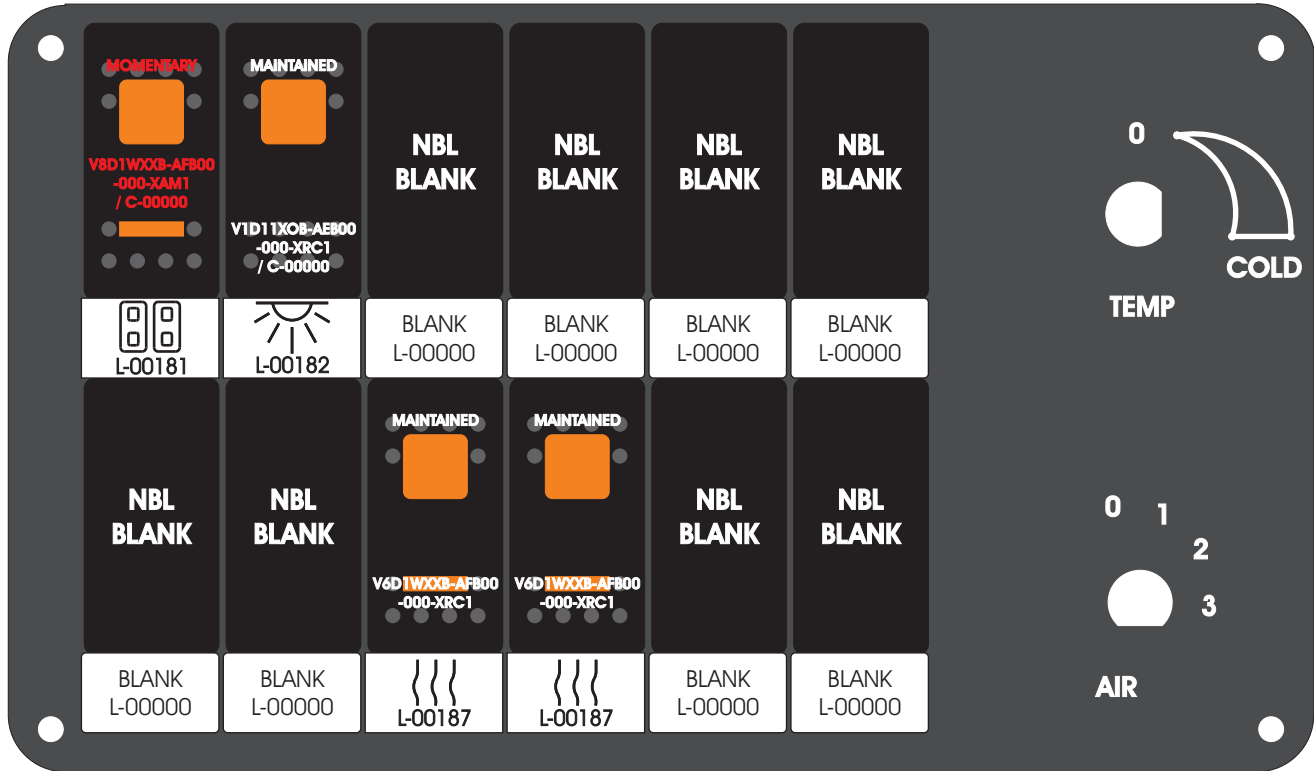

R. C. Tronics Incorporated

2573 East Kercher Road
Goshen, Indiana 46528
Toll Free 1-866-457-7790

Phone 1-574-642-3857
Fax 1-574-642-3858
<http://www.rctronics.com>

RCT-01407-0__06, Relays 4A, 4B, 6A, 6B, 7B.

FAC-01407-00000