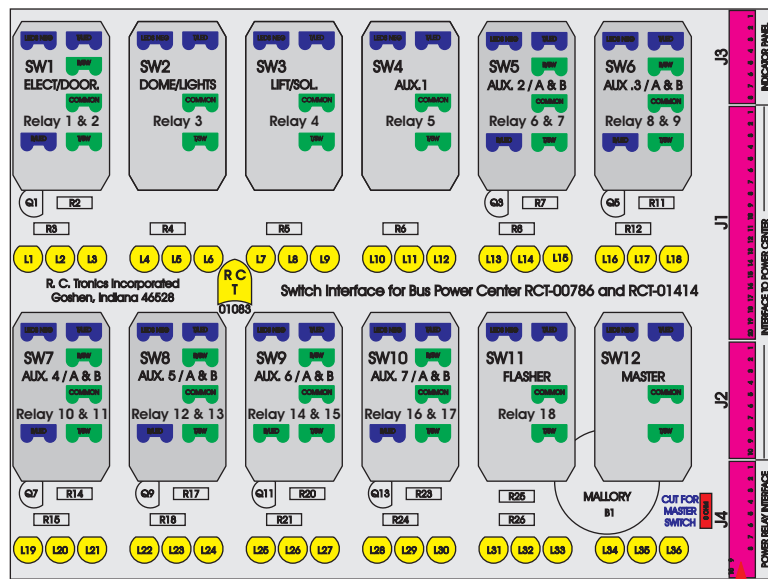

R. C. Tronics Incorporated

2573 East Kercher Road
Goshen, Indiana 46528
Toll Free 1-866-457-7790

Phone 1-574-642-3857
Fax 1-574-642-3858
<http://www.rctronics.com>

RCT-01407-0__06, Relays 4A, 4B, 6A, 6B, 7B.

FAC-01407-00000

S-01083

Wire Nut Together
Operates 4/A & 4/B.