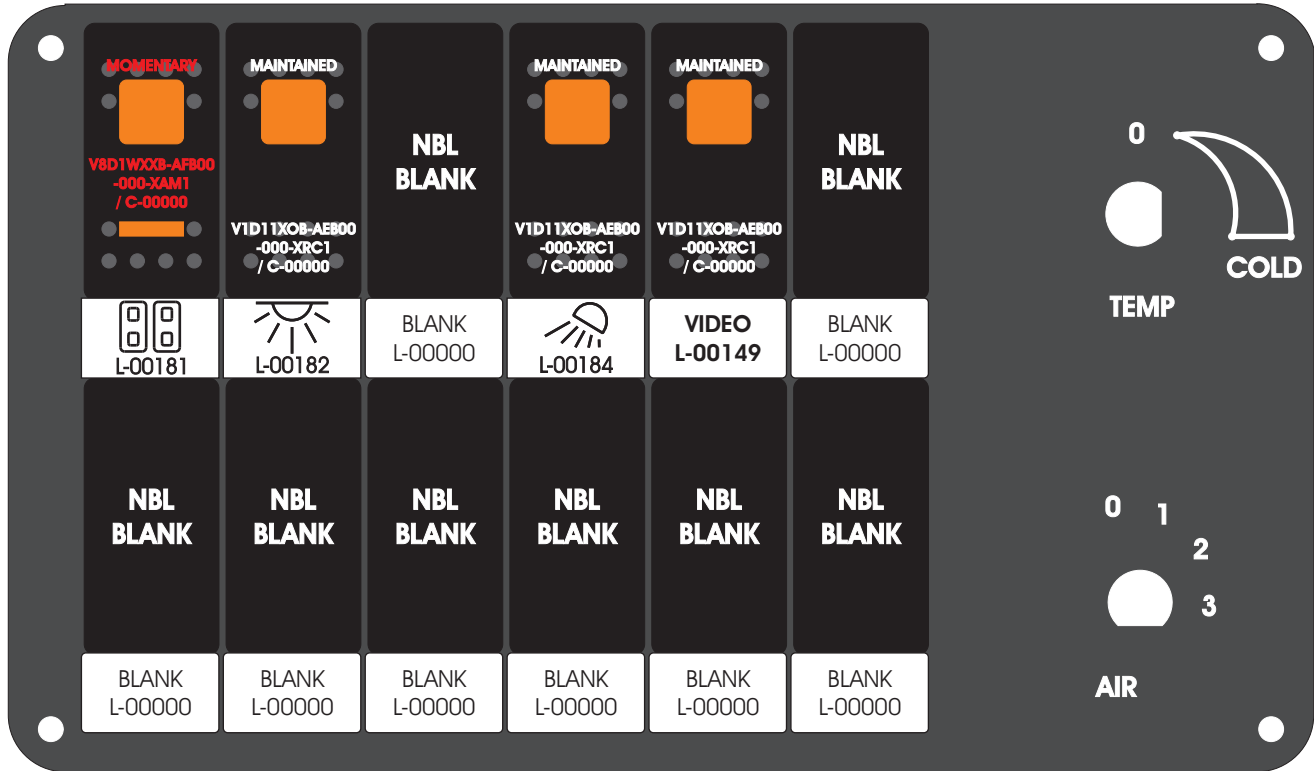

R. C. Tronics Incorporated

2573 East Kercher Road
Goshen, Indiana 46528
Toll Free 1-866-457-7790

Phone 1-574-642-3857
Fax 1-574-642-3858
<http://www.rctronics.com>

RCT-01407-0__12, Relays 4A, 4B, 6A, 6B, 7B.