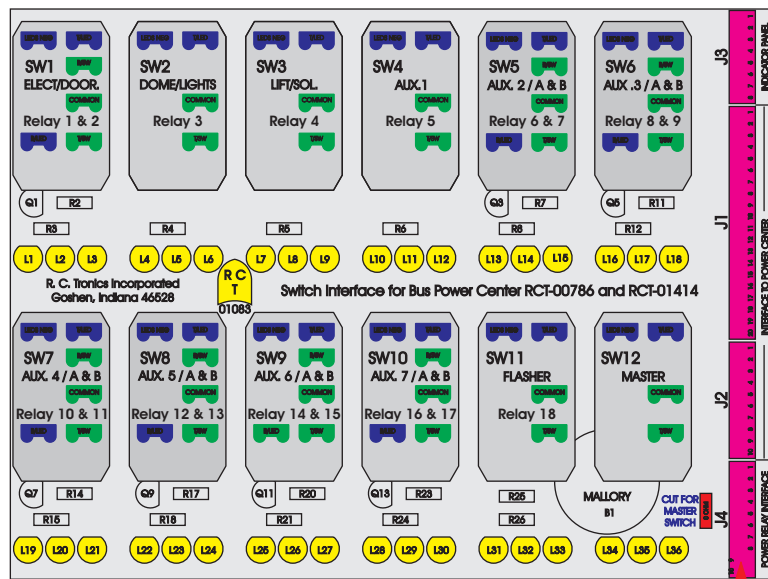

FAC-01407-0000

Wire Nut Together
Operates 4/A & 4/B.