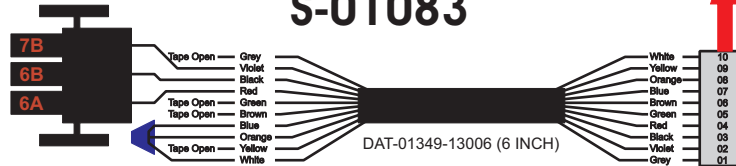

FAC-01407-0000

Wire Nut Together
Operates 4/A & 4/B.