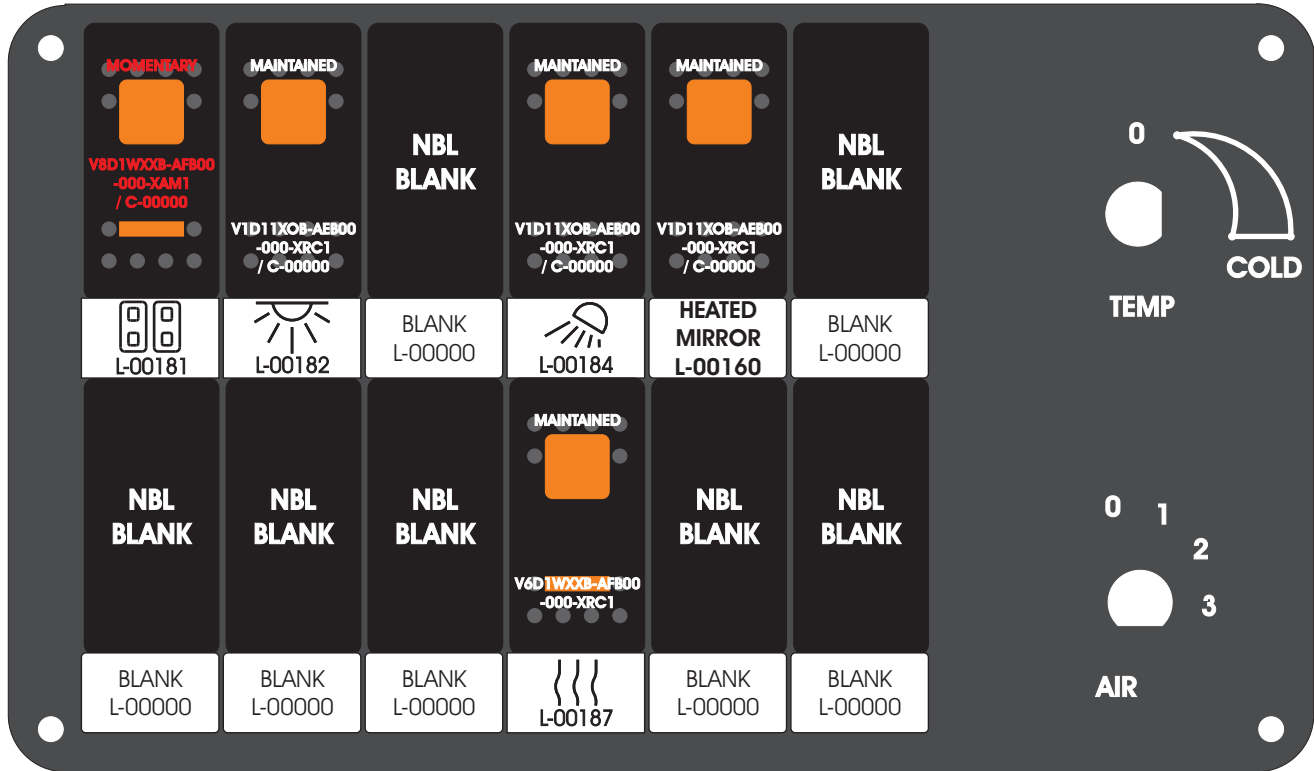

R. C. Tronics Incorporated

2573 East Kercher Road
Goshen, Indiana 46528
Toll Free 1-866-457-7790

Phone 1-574-642-3857
Fax 1-574-642-3858
<http://www.rctronics.com>

RCT-01407-0__13, Relays 4A, 4B, 6A, 6B, 7B.

FAC-01407-00000