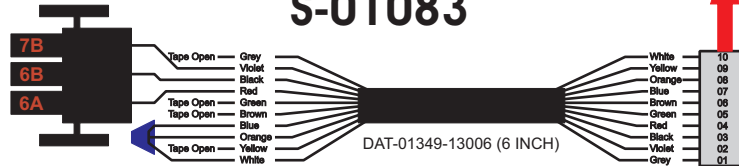

S-01083

Wire Nut Together
Operates 4/A & 4/B.