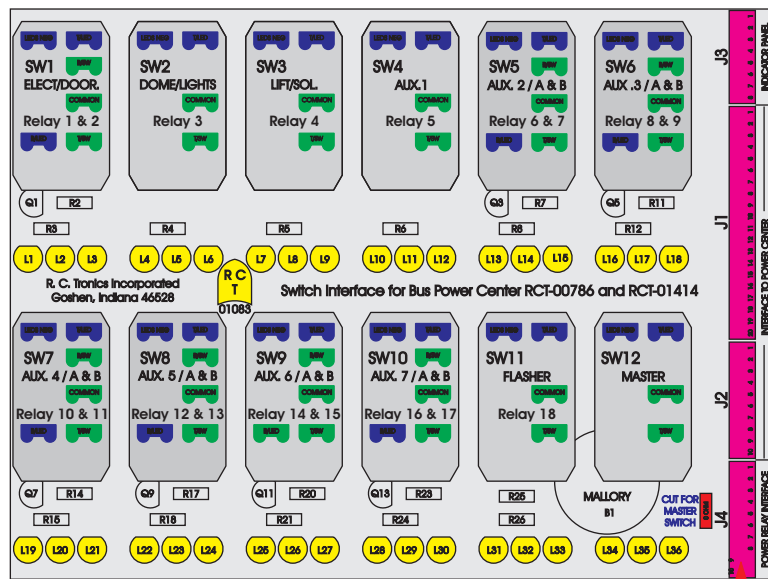

R. C. Tronics Incorporated

2573 East Kercher Road
Goshen, Indiana 46528
Toll Free 1-866-457-7790

Phone 1-574-642-3857
Fax 1-574-642-3858
<http://www.rctronics.com>

RCT-01407-0__14 Relays 4A, 4B, 6A, 6B, 7B.

FAC-01407-00000

S-01083

Wire Nut Together
Operates 4/A & 4/B.