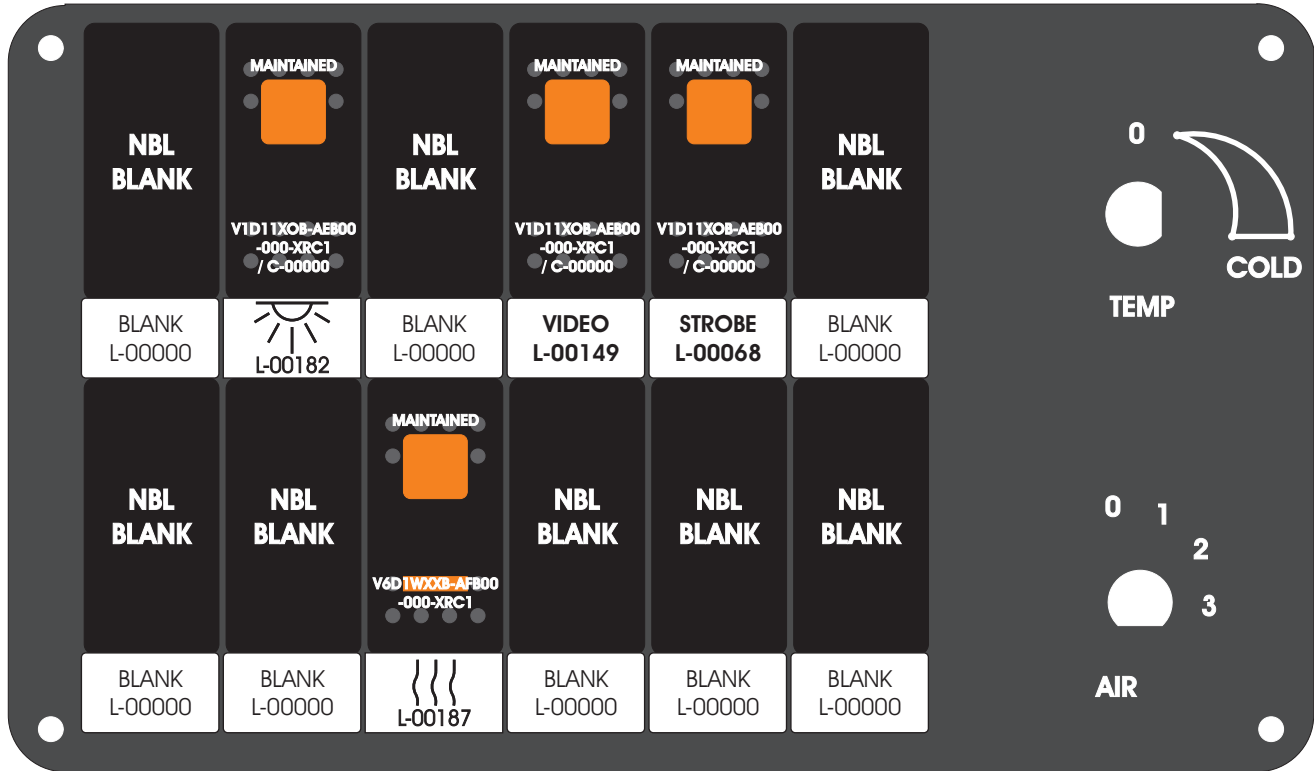

R. C. Tronics Incorporated

2573 East Kercher Road
Goshen, Indiana 46528
Toll Free 1-866-457-7790

Phone 1-574-642-3857
Fax 1-574-642-3858
<http://www.rctronics.com>

RCT-01407-0__14 Relays 4A, 4B, 6A, 6B, 7B.

FAC-01407-00000