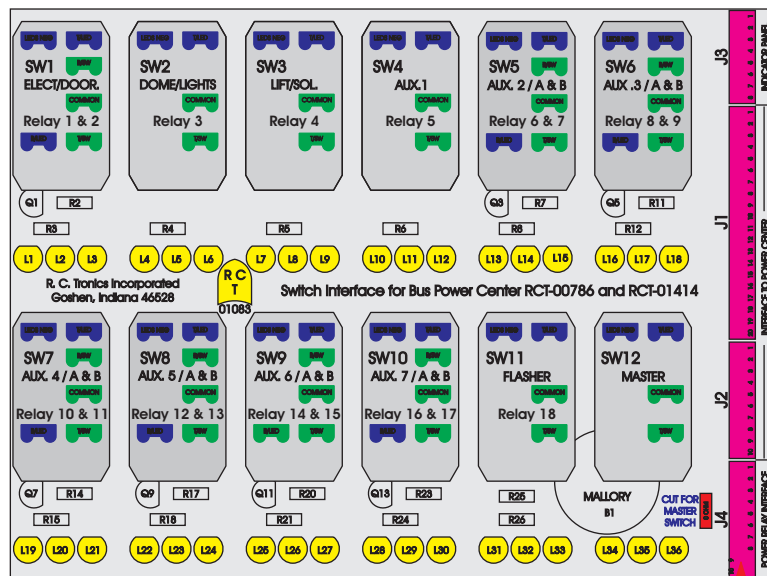

R. C. Tronics Incorporated

2573 East Kercher Road
Goshen, Indiana 46528
Toll Free 1-866-457-7790

Phone 1-574-642-3857
Fax 1-574-642-3858
<http://www.rctronics.com>

RCT-01407-0__15 Relays 4A, 4B, 6A, 6B, 7B.

FAC-01407-00000

S-01083

Wire Nut Together
Operates 4/A & 4/B.