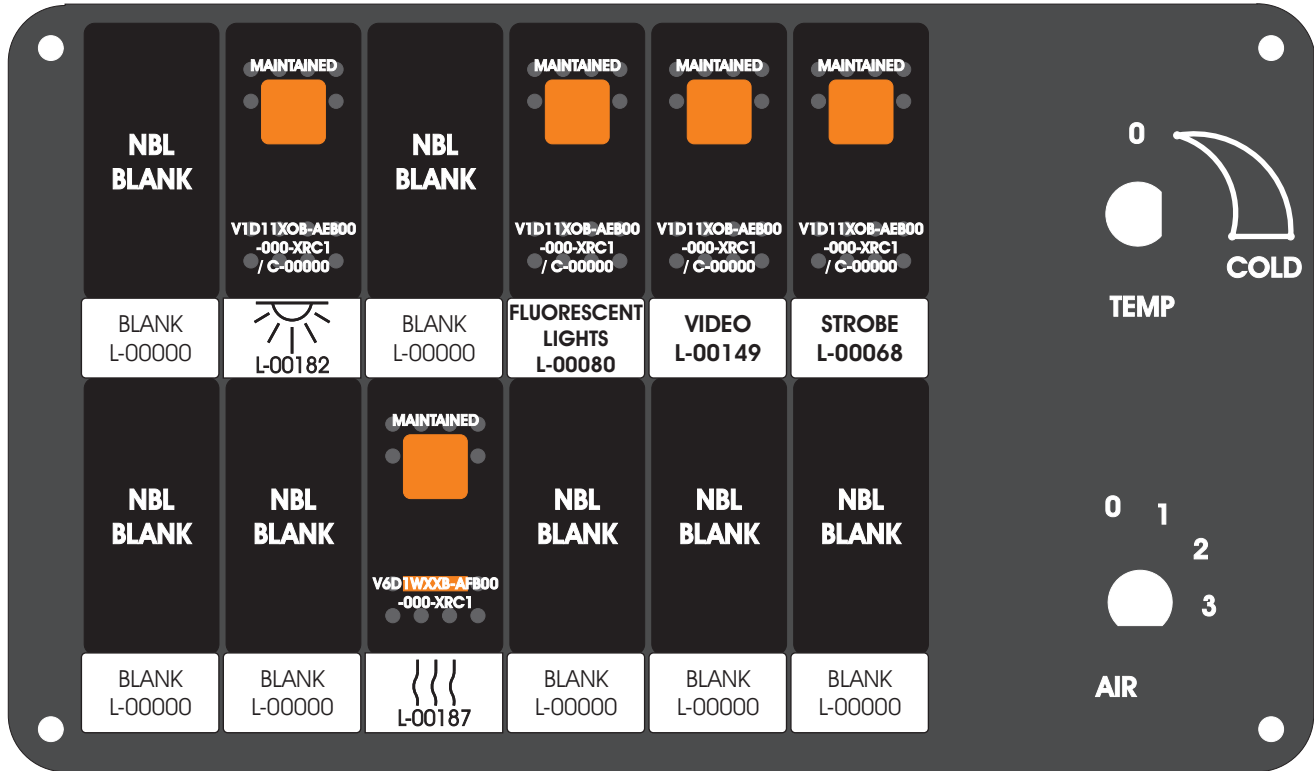

R. C. Tronics Incorporated

2573 East Kercher Road
Goshen, Indiana 46528
Toll Free 1-866-457-7790

Phone 1-574-642-3857
Fax 1-574-642-3858
<http://www.rctronics.com>

RCT-01407-0__15 Relays 4A, 4B, 6A, 6B, 7B.

FAC-01407-00000