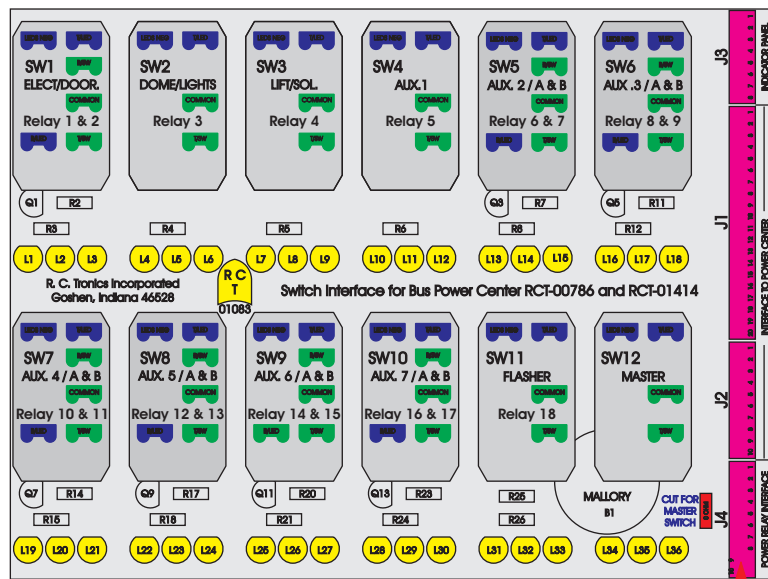

R. C. Tronics Incorporated

2573 East Kercher Road
Goshen, Indiana 46528
Toll Free 1-866-457-7790

Phone 1-574-642-3857
Fax 1-574-642-3858
<http://www.rctronics.com>

RCT-01407-0__16 Relays 4A, 4B, 6A, 6B, 7B.

FAC-01407-00000

S-01083

Wire Nut Together
Operates 4/A & 4/B.