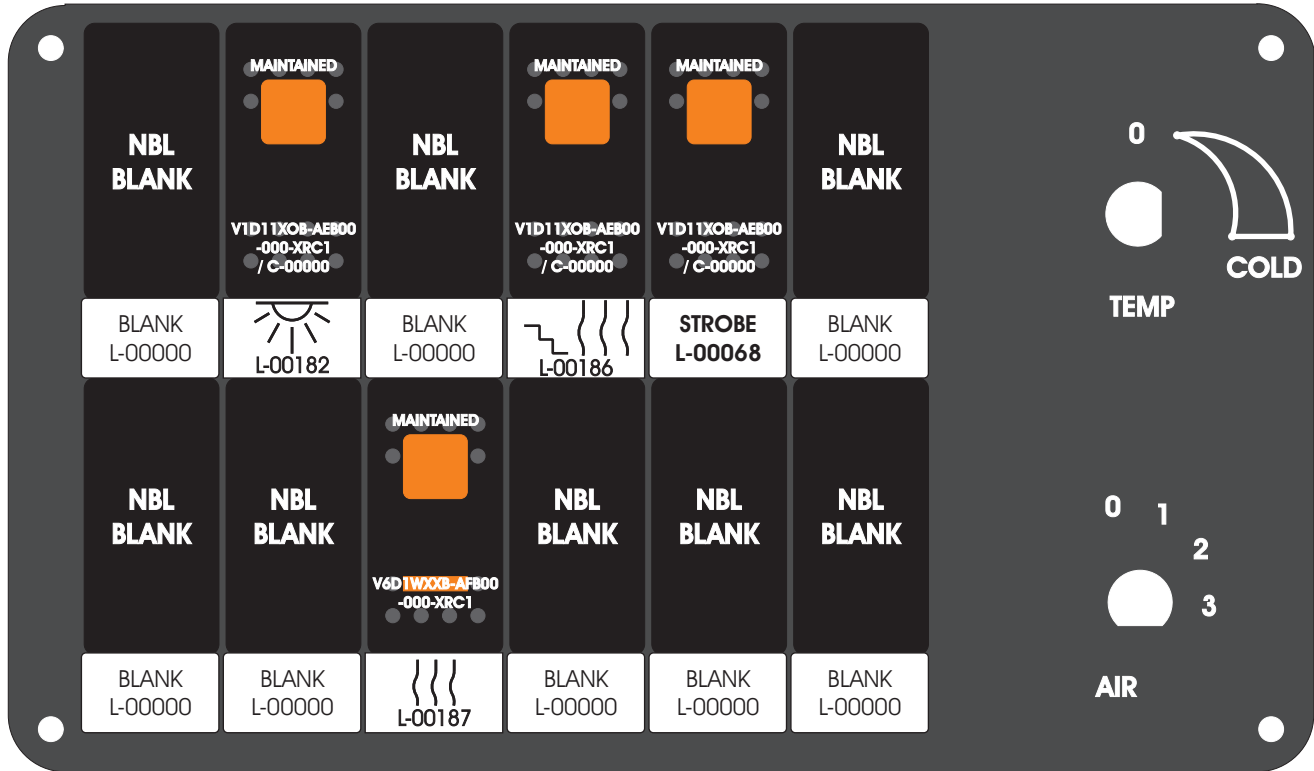

R. C. Tronics Incorporated

2573 East Kercher Road
Goshen, Indiana 46528
Toll Free 1-866-457-7790

Phone 1-574-642-3857
Fax 1-574-642-3858
<http://www.rctronics.com>

RCT-01407-0__16 Relays 4A, 4B, 6A, 6B, 7B.

FAC-01407-00000