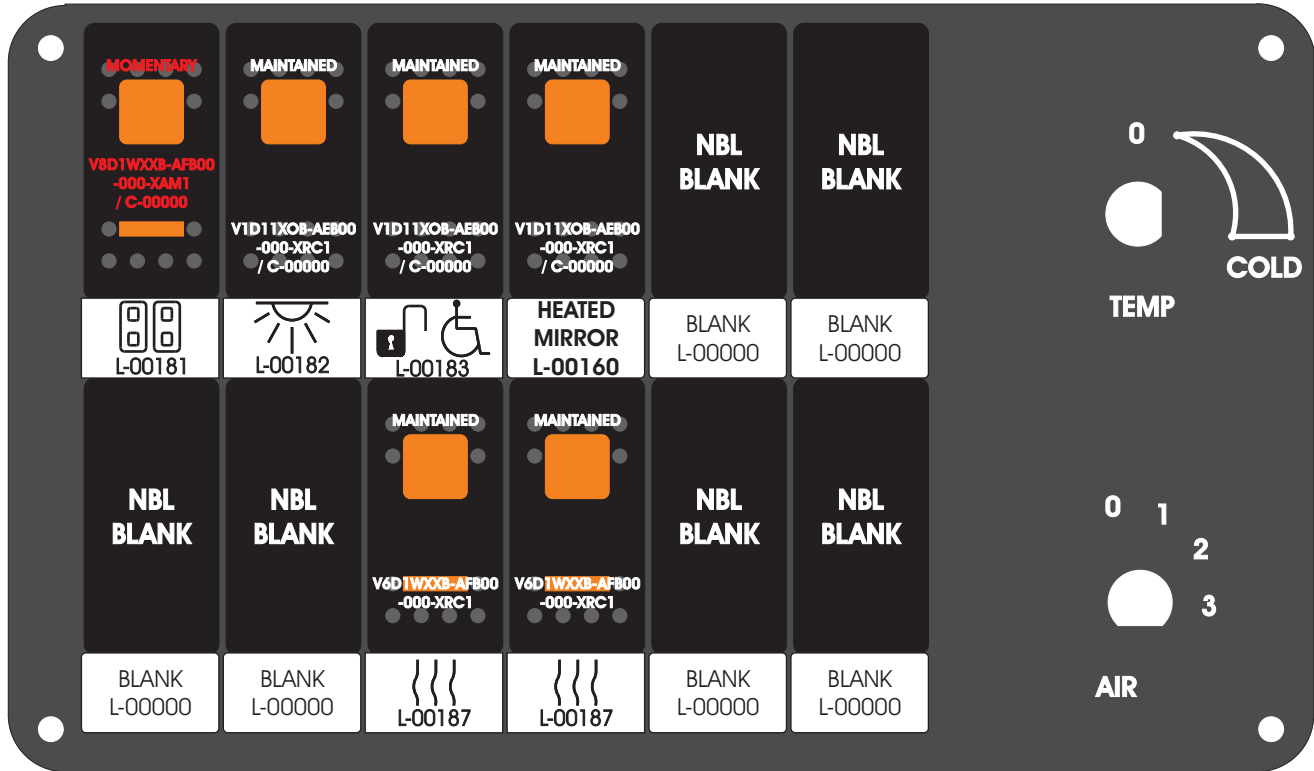

R. C. Tronics Incorporated

2573 East Kercher Road
Goshen, Indiana 46528
Toll Free 1-866-457-7790

Phone 1-574-642-3857
Fax 1-574-642-3858
<http://www.rctronics.com>

RCT-01407-0__18, Relays 4A, 4B, 6A, 6B, 7B.

FAC-01407-00000