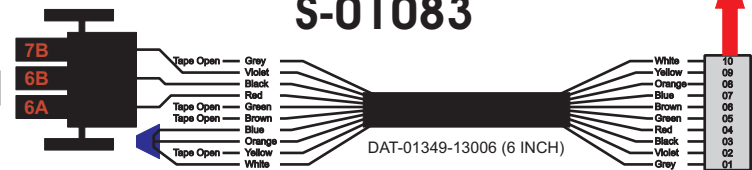

Wire Nut Together
Operates 4/A & 4/B.