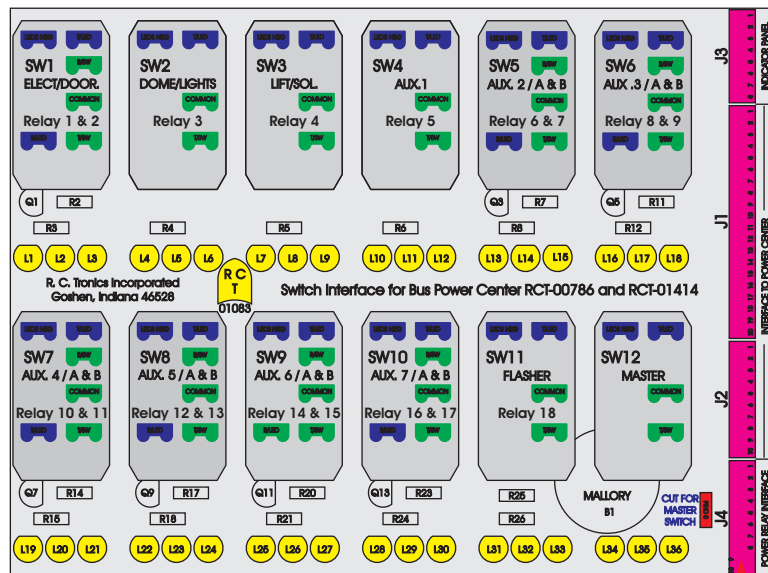

Wire Nut Together
Operates 4/A & 4/B.